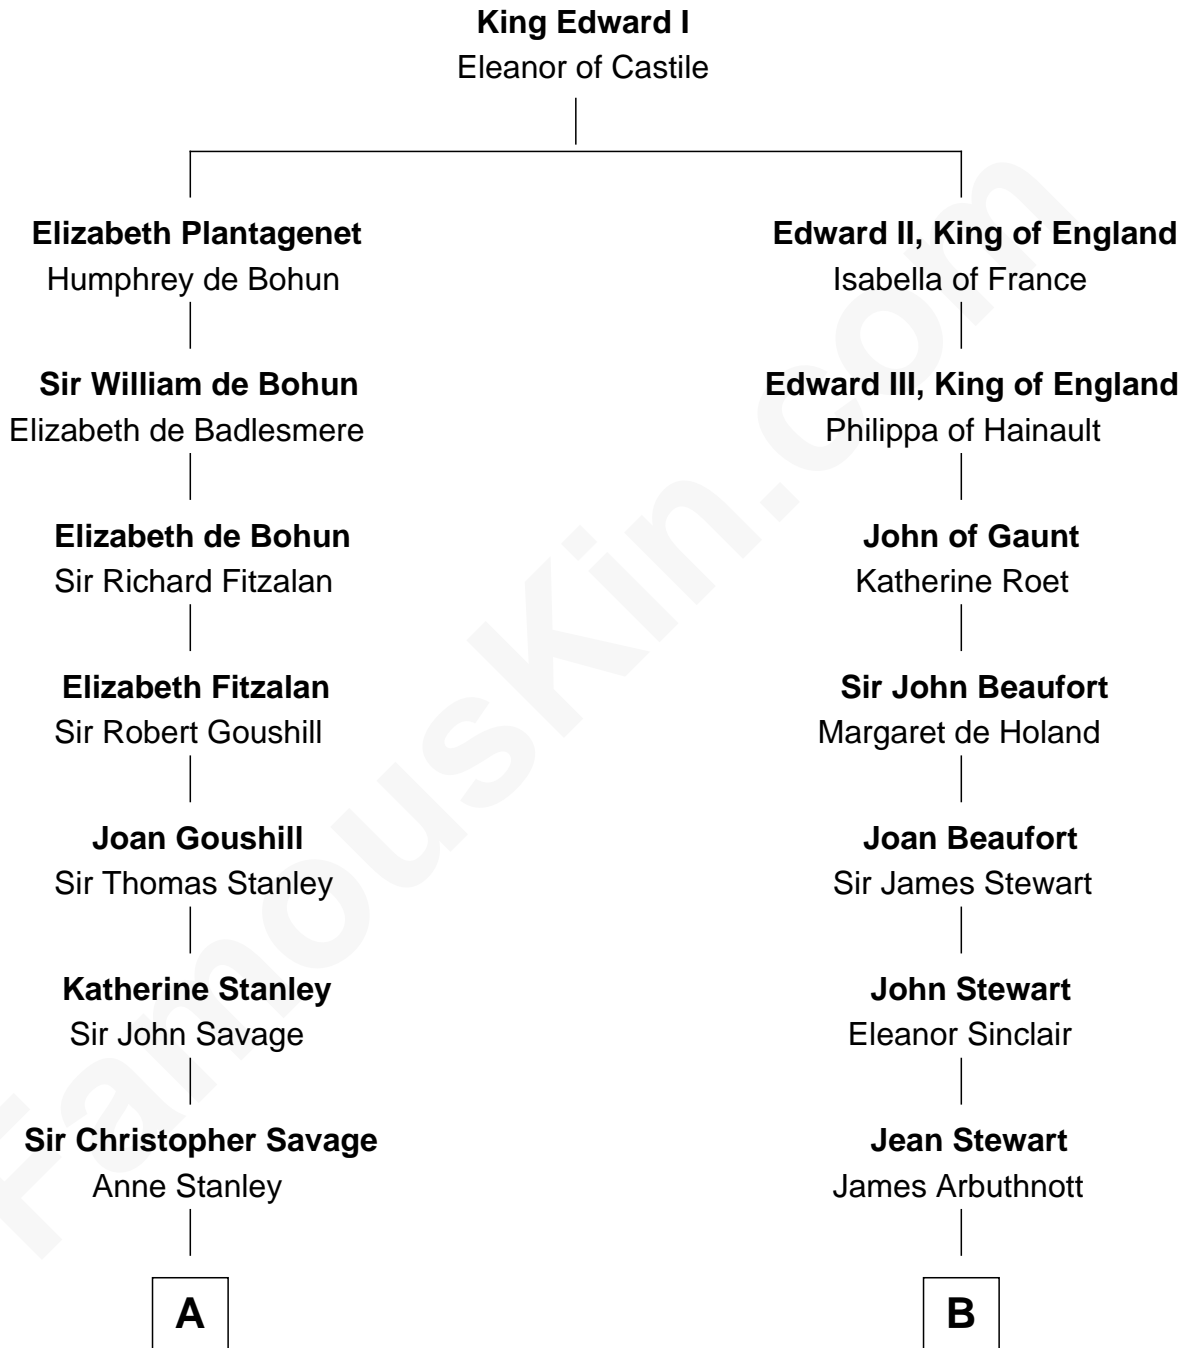

FamousKin.com Relationship Chart of

Adlai Stevenson II

31st Governor of Illinois

17th cousin 3 times removed of

Helen Keller

Author and Activist

C

—
Mary Peachy Frye
Rev. Lewis Warner Green

—
Letitia Green
Adlai Ewing Stevenson

—
Lewis Green Stevenson
Helen Louise Davis

—
Adlai Stevenson II
31st Governor of Illinois

FamousKin.com