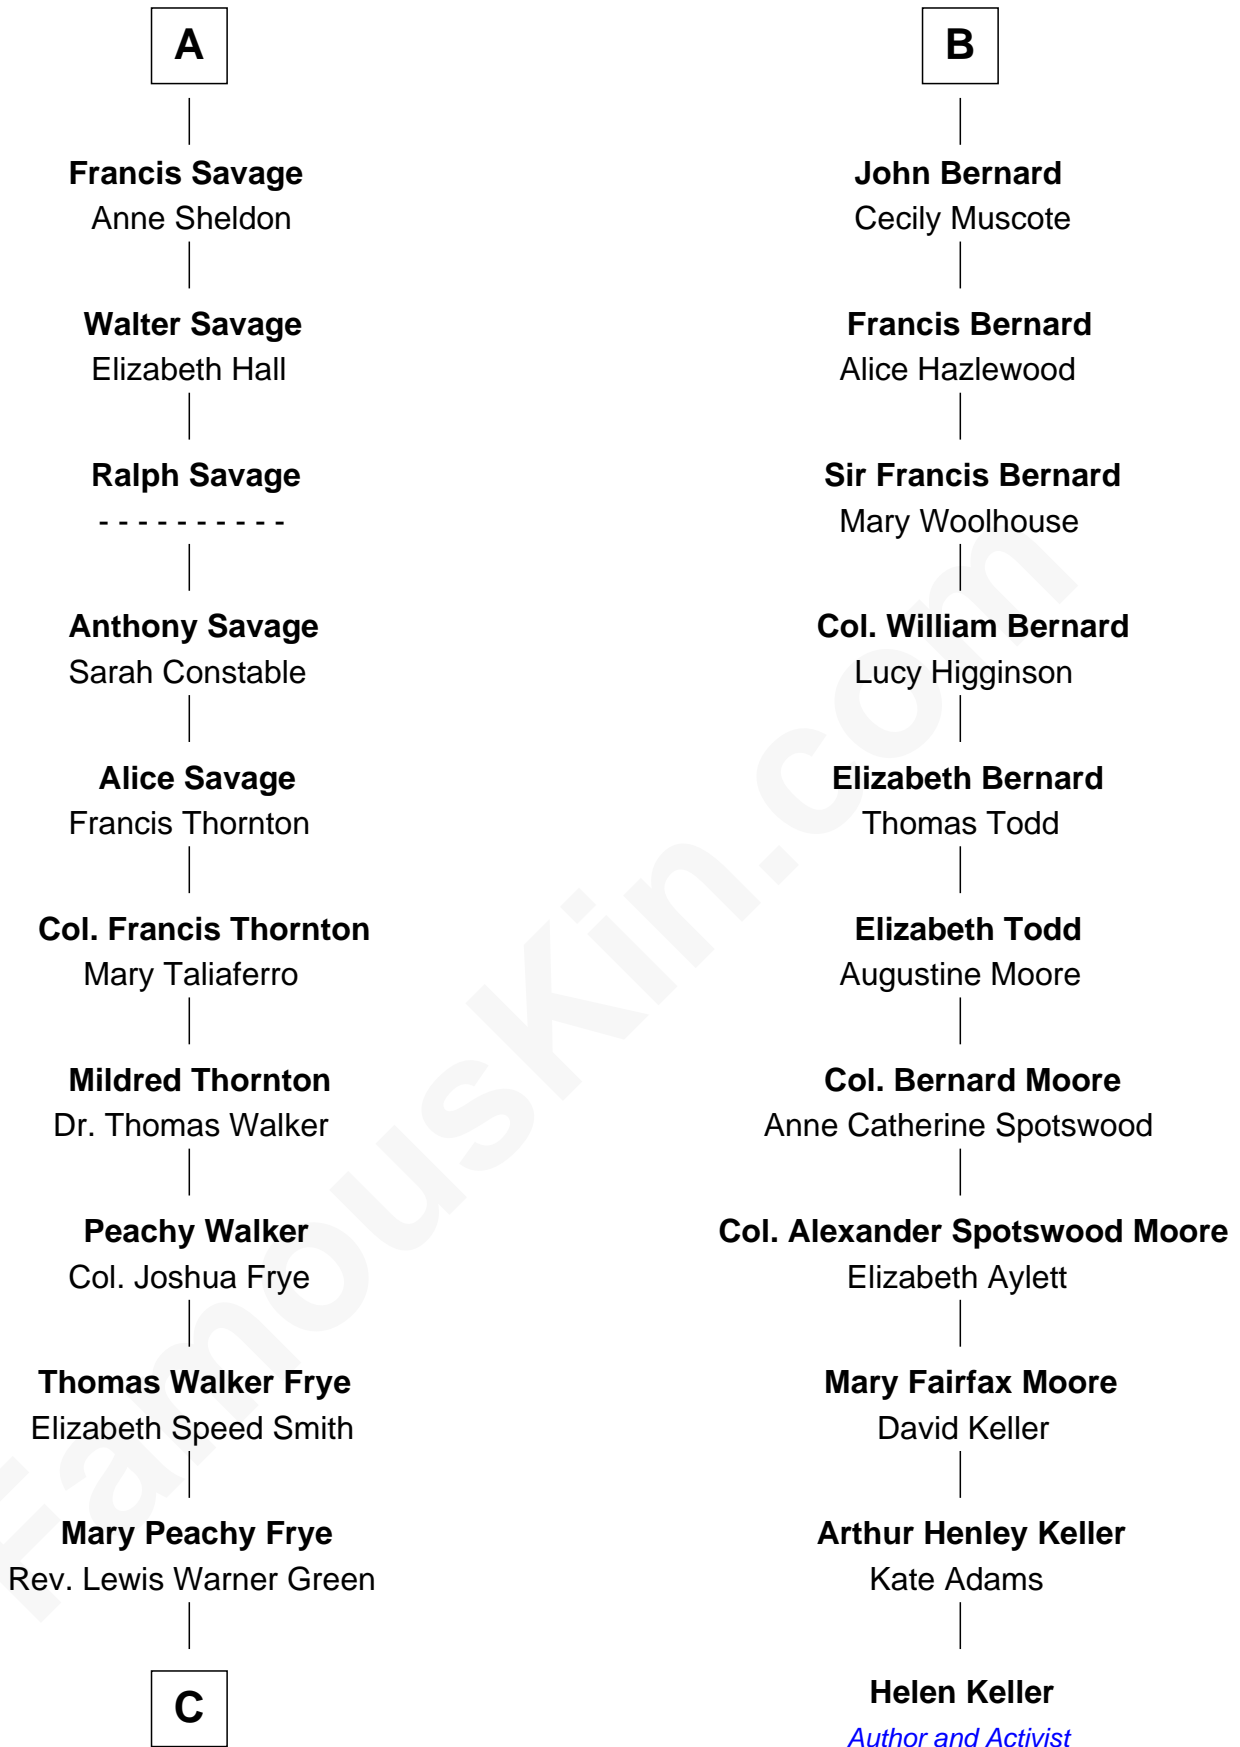

# FamousKin.com Relationship Chart of

**Adlai Stevenson II**

*31st Governor of Illinois*

17th cousin 2 times removed of

**Helen Keller**

*Author and Activist*

**Bartholomew de Badlesmere**

Margaret de Clare

**Katherine Stanley**

Sir John Savage

**Sir Christopher Savage**

Anne Stanley

**Sir Christopher Savage**

Anne Lygon

**A**

**Margery de Badlesmere**

Sir William de Ros

**Maud de Roos**

John de Welles

**Margery de Welles**

Stephen le Scrope

**John le Scrope**

Elizabeth Chaworth

**Elizabeth le Scrope**

Sir Henry le Scrope

**Margaret Scrope**

John Bernard

**John Bernard**

Margaret Daundelyn

**B**

**C**

—  
**Letitia Green**