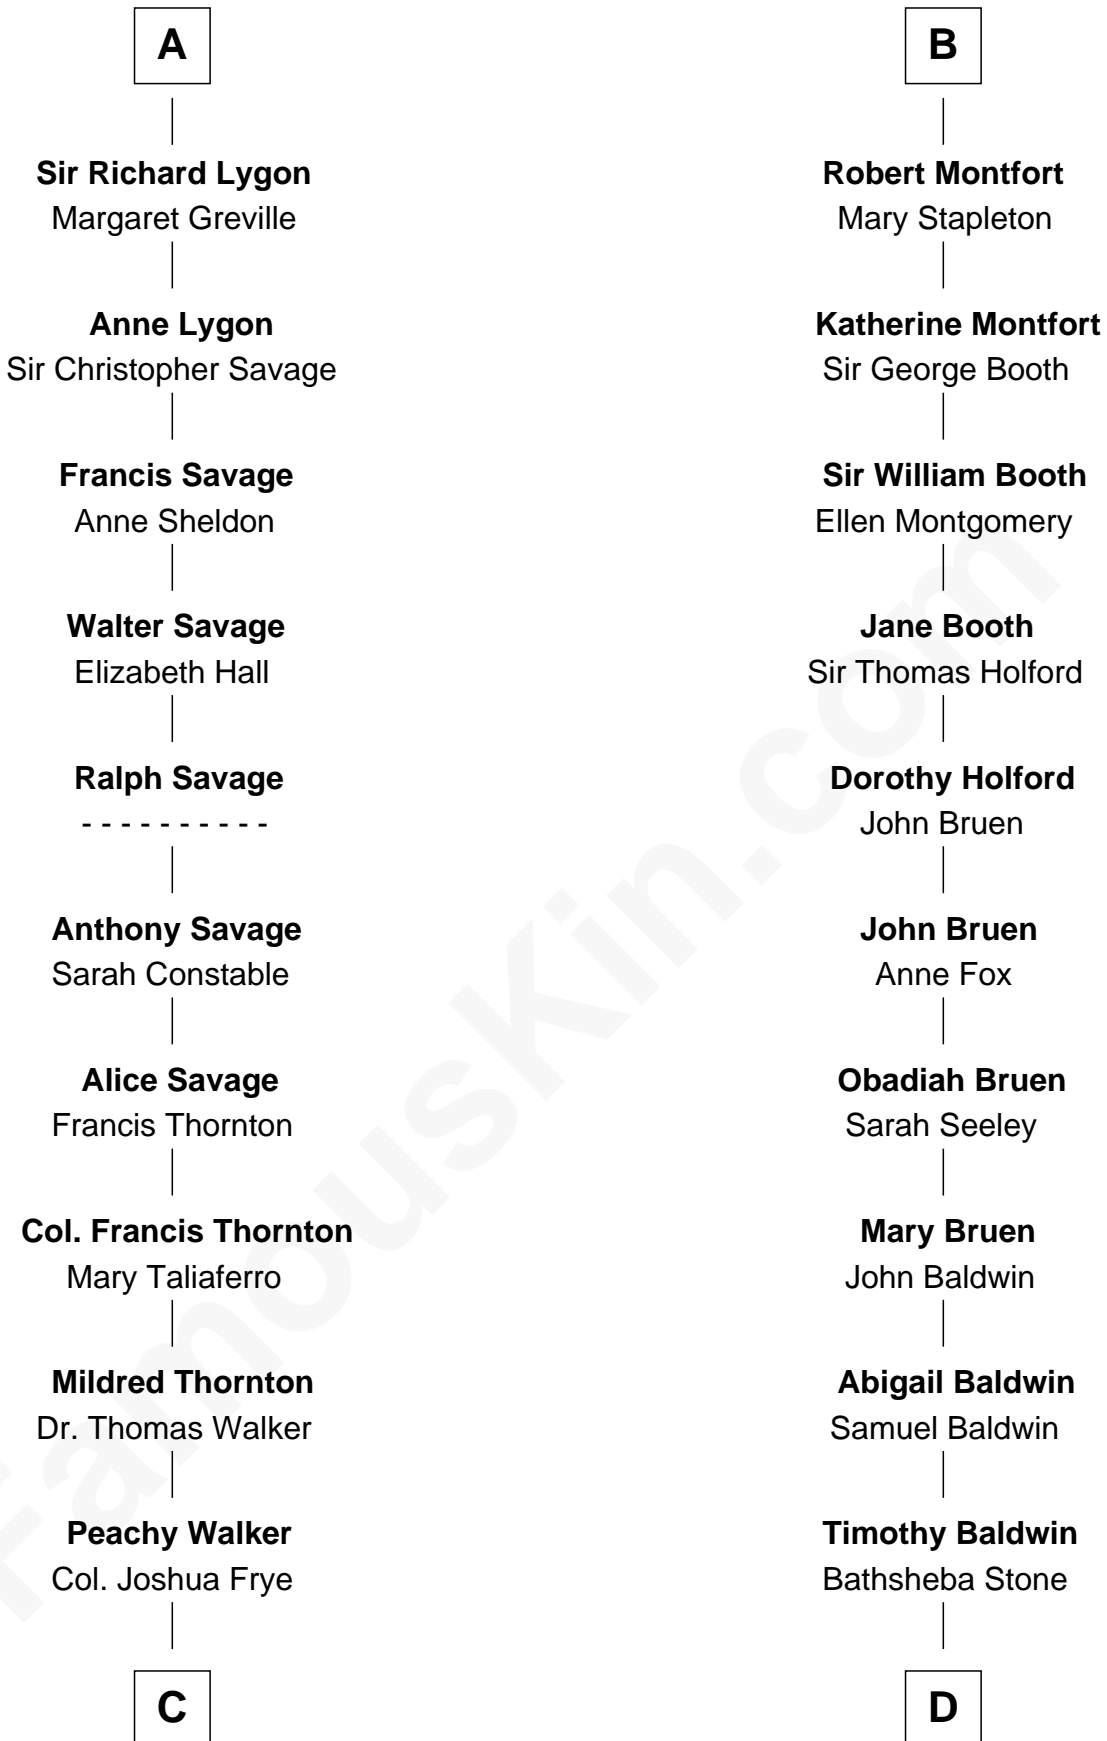

FamousKin.com Relationship Chart of

Adlai Stevenson II

31st Governor of Illinois

18th cousin 3 times removed of

Abraham Baldwin

Signer of the U.S. Constitution

C

Thomas Walker Frye
Elizabeth Speed Smith

Mary Peachy Frye
Rev. Lewis Warner Green

Letitia Green
Adlai Ewing Stevenson

Lewis Green Stevenson
Helen Louise Davis

Adlai Stevenson II
31st Governor of Illinois

D

Michael Baldwin
Lucy Dudley

Abraham Baldwin
Signer of the U.S. Constitution