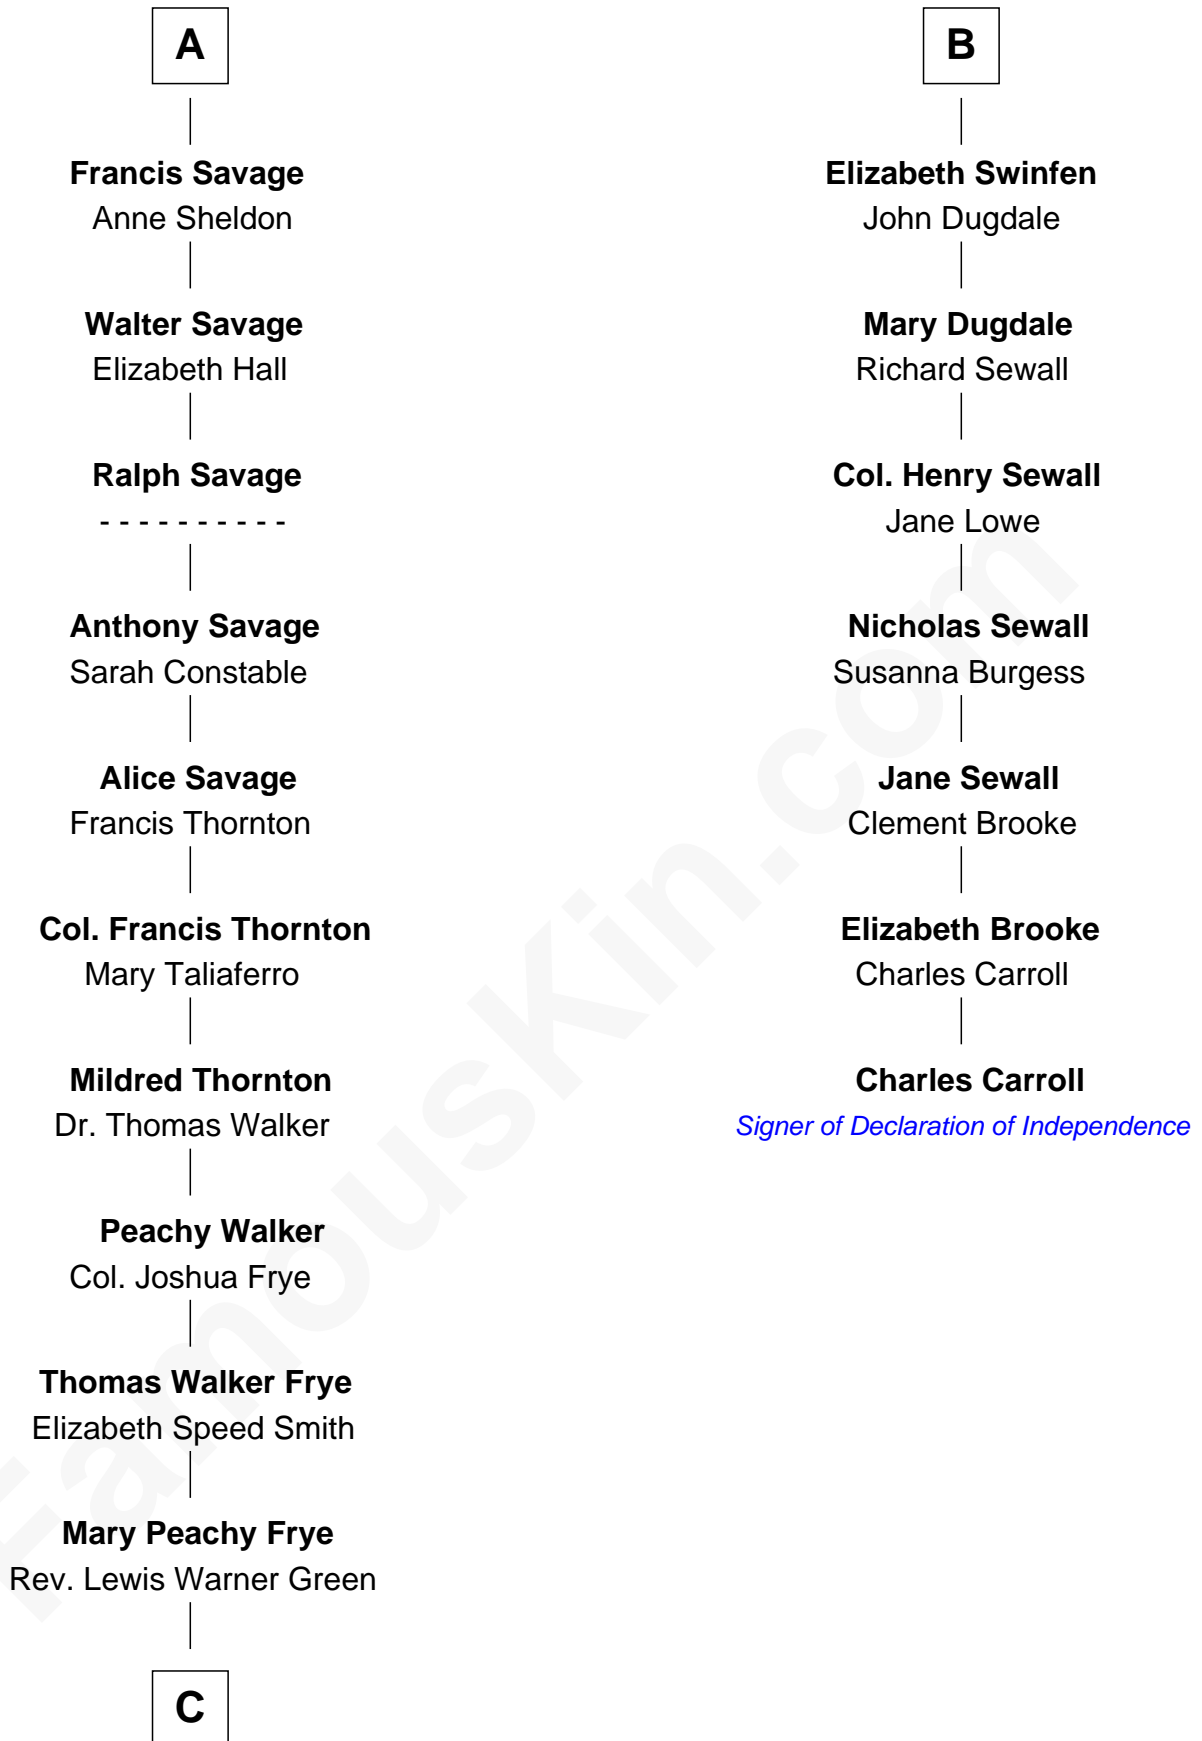

FamousKin.com Relationship Chart of

Adlai Stevenson II

31st Governor of Illinois

13th cousin 6 times removed of

Charles Carroll

Signer of the Declaration of Independence

C

—
Letitia Green

Adlai Ewing Stevenson

—
Lewis Green Stevenson

Helen Louise Davis

—
Adlai Stevenson II

31st Governor of Illinois

FamousKin.com