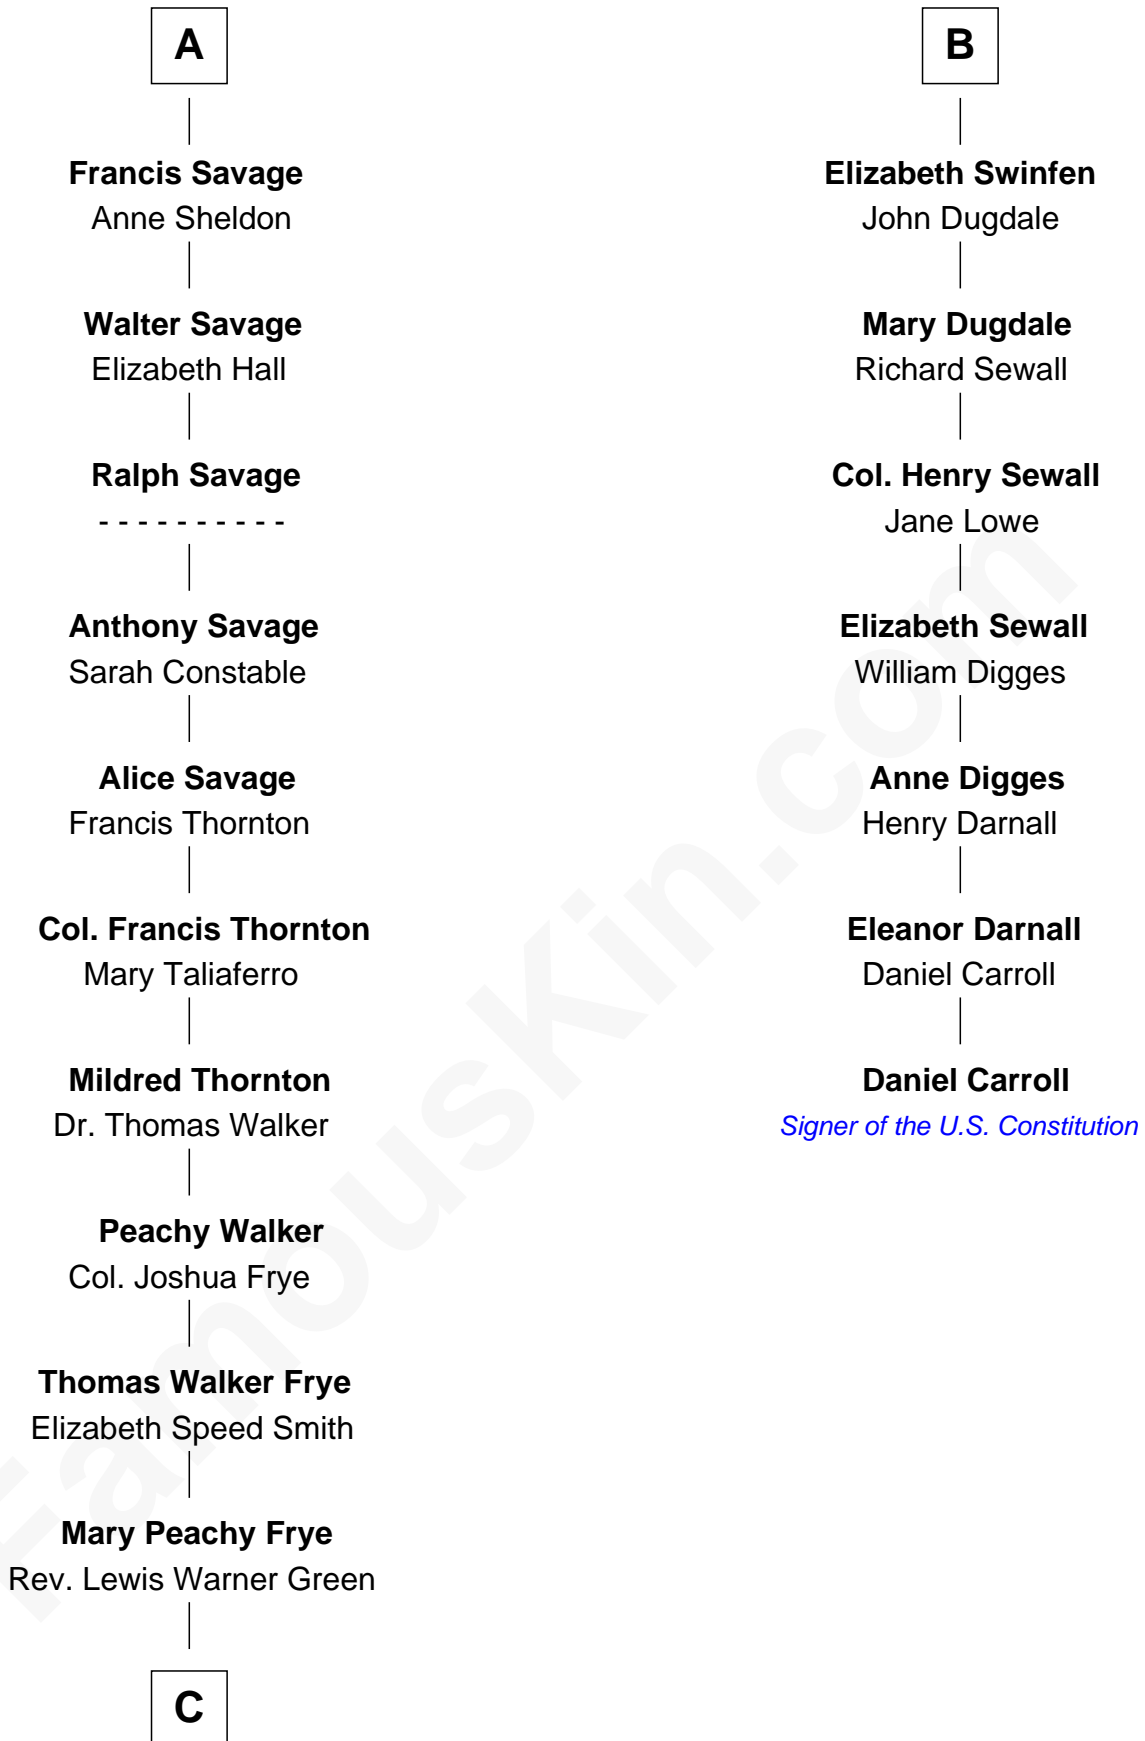

# FamousKin.com Relationship Chart of

**Adlai Stevenson II**

*31st Governor of Illinois*

13th cousin 6 times removed of

**Daniel Carroll**

*Signer of the U.S. Constitution*

**Sir John Stafford**

Margaret Stafford

**C**

—  
**Letitia Green**

Adlai Ewing Stevenson

—  
**Lewis Green Stevenson**

Helen Louise Davis

—  
**Adlai Stevenson II**

*31st Governor of Illinois*

FamousKin.com