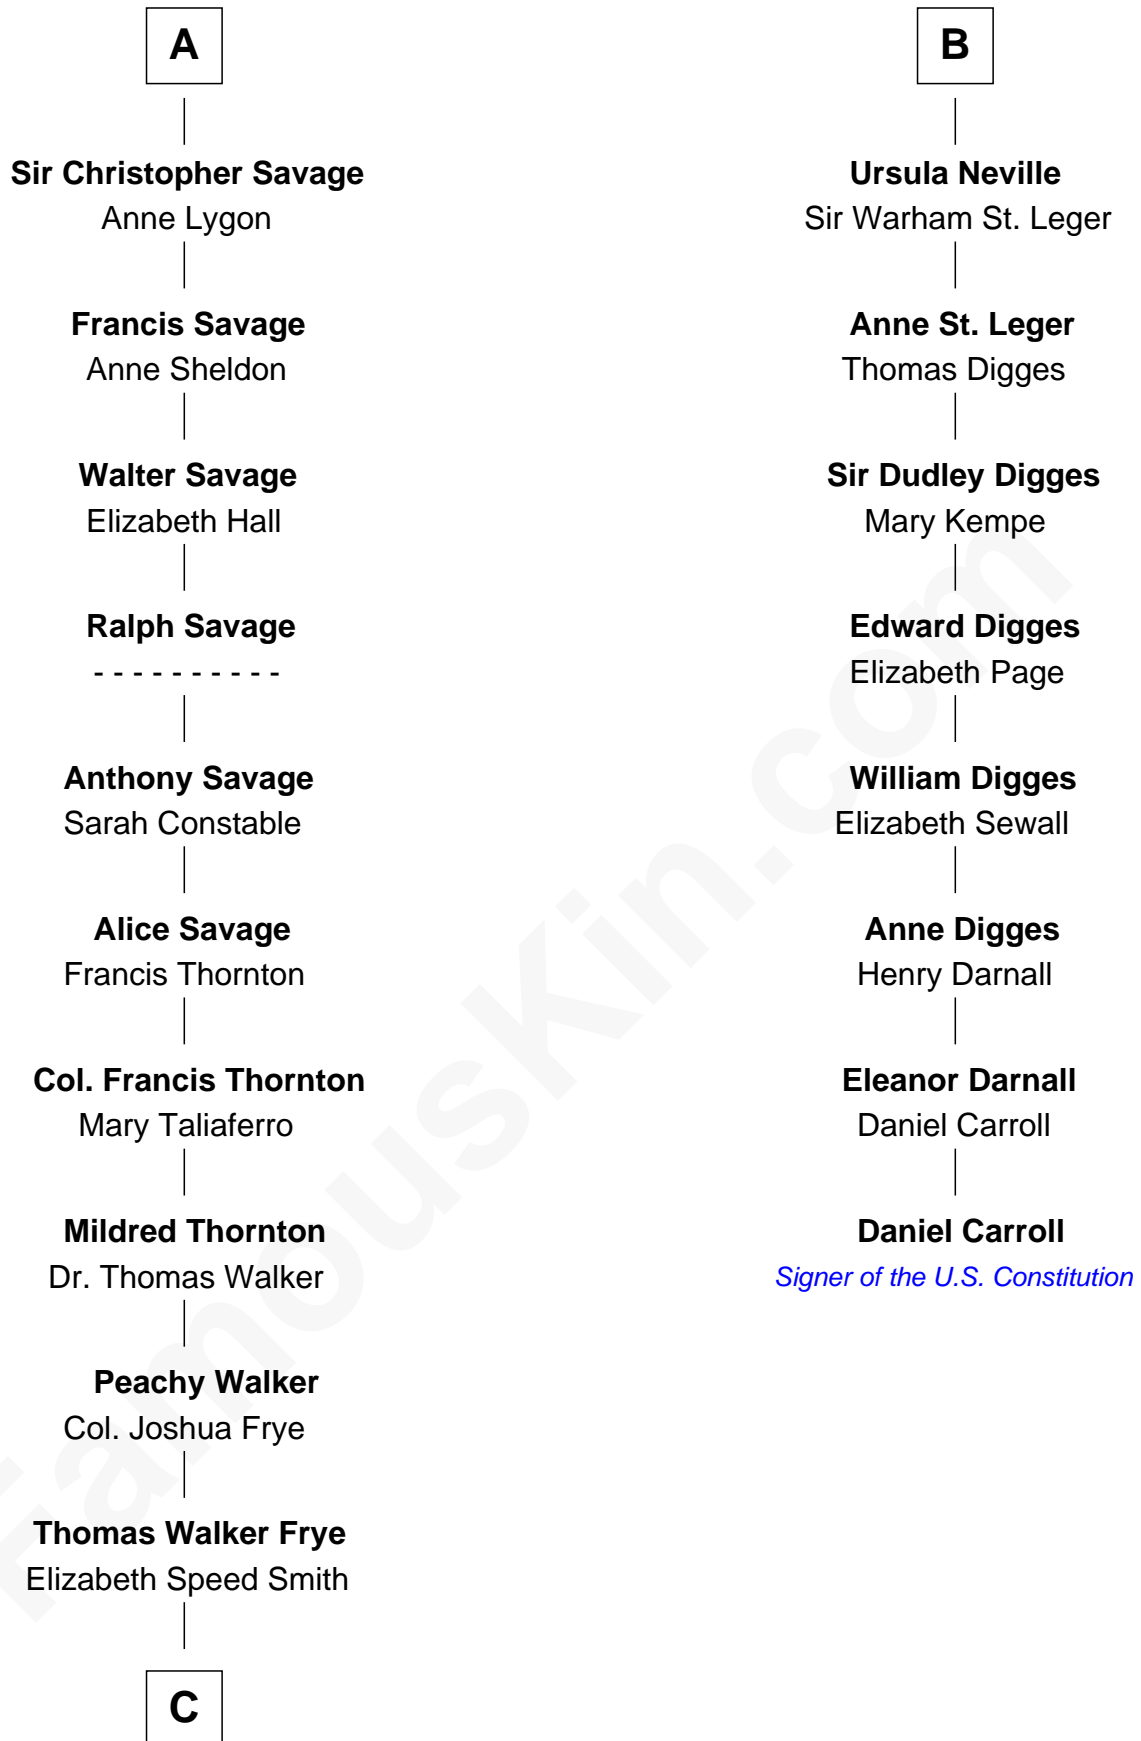

FamousKin.com Relationship Chart of

Adlai Stevenson II

31st Governor of Illinois

14th cousin 6 times removed of

Daniel Carroll

Signer of the U.S. Constitution

C

—
Mary Peachy Frye
Rev. Lewis Warner Green

—
Letitia Green
Adlai Ewing Stevenson

—
Lewis Green Stevenson
Helen Louise Davis

—
Adlai Stevenson II
31st Governor of Illinois

FamousKin.com