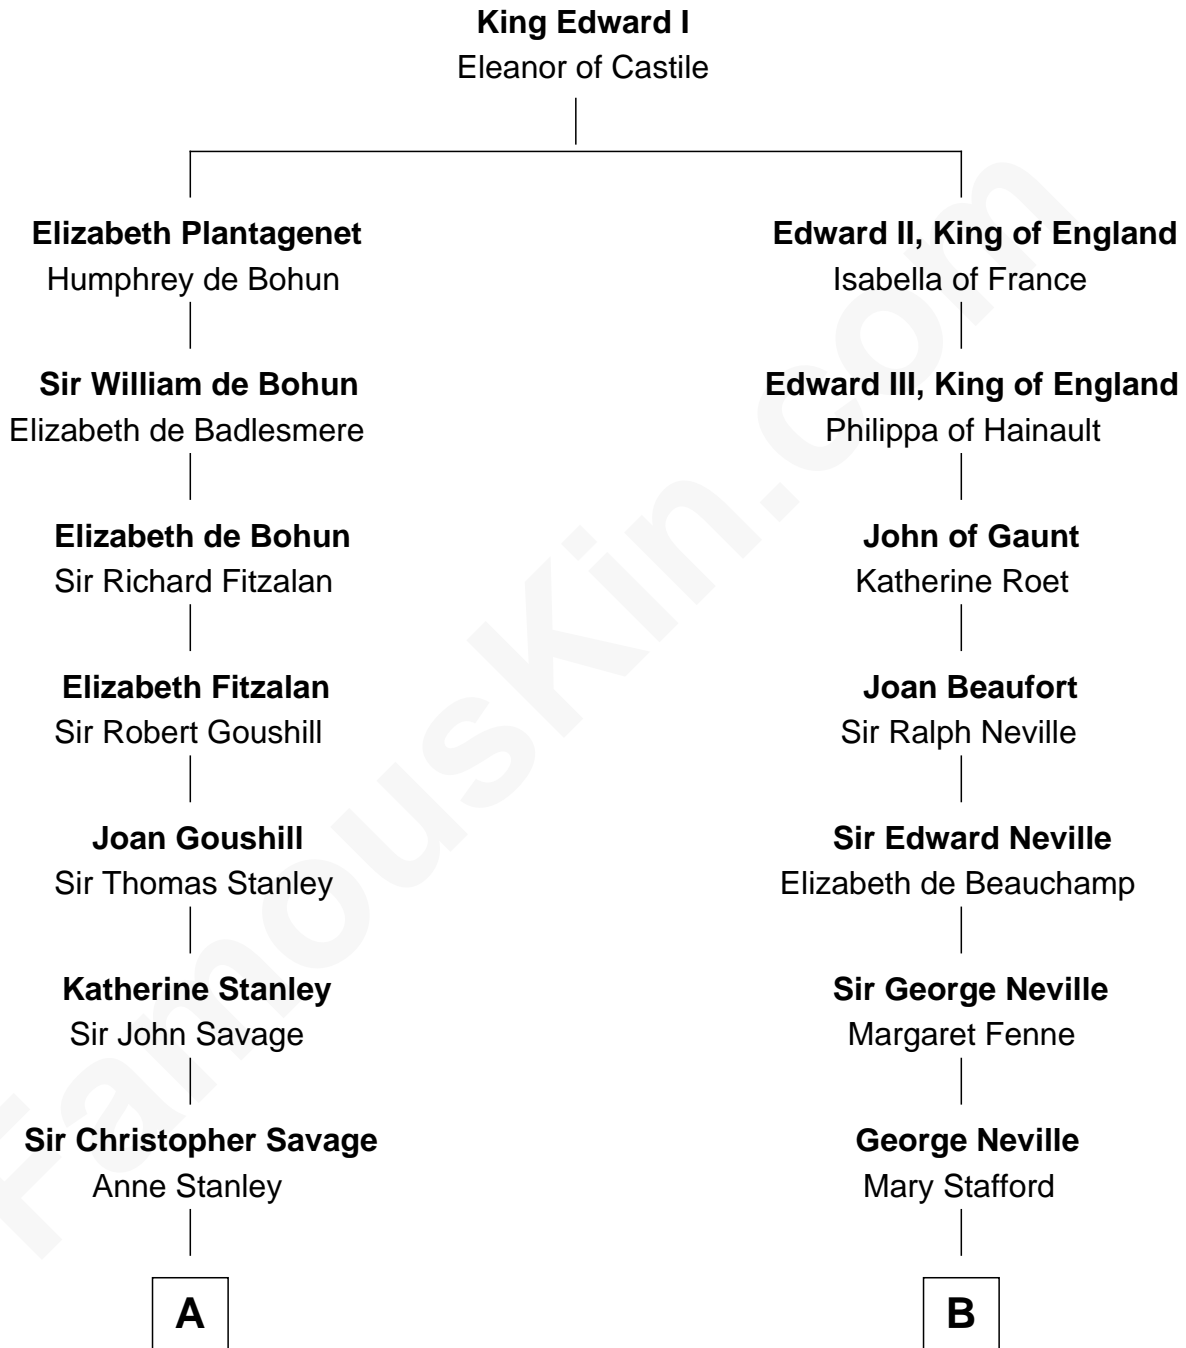

FamousKin.com Relationship Chart of

Adlai Stevenson II

31st Governor of Illinois

14th cousin 6 times removed of

Daniel Carroll

Signer of the U.S. Constitution

C

—
Mary Peachy Frye
Rev. Lewis Warner Green

—
Letitia Green
Adlai Ewing Stevenson

—
Lewis Green Stevenson
Helen Louise Davis

—
Adlai Stevenson II
31st Governor of Illinois

FamousKin.com