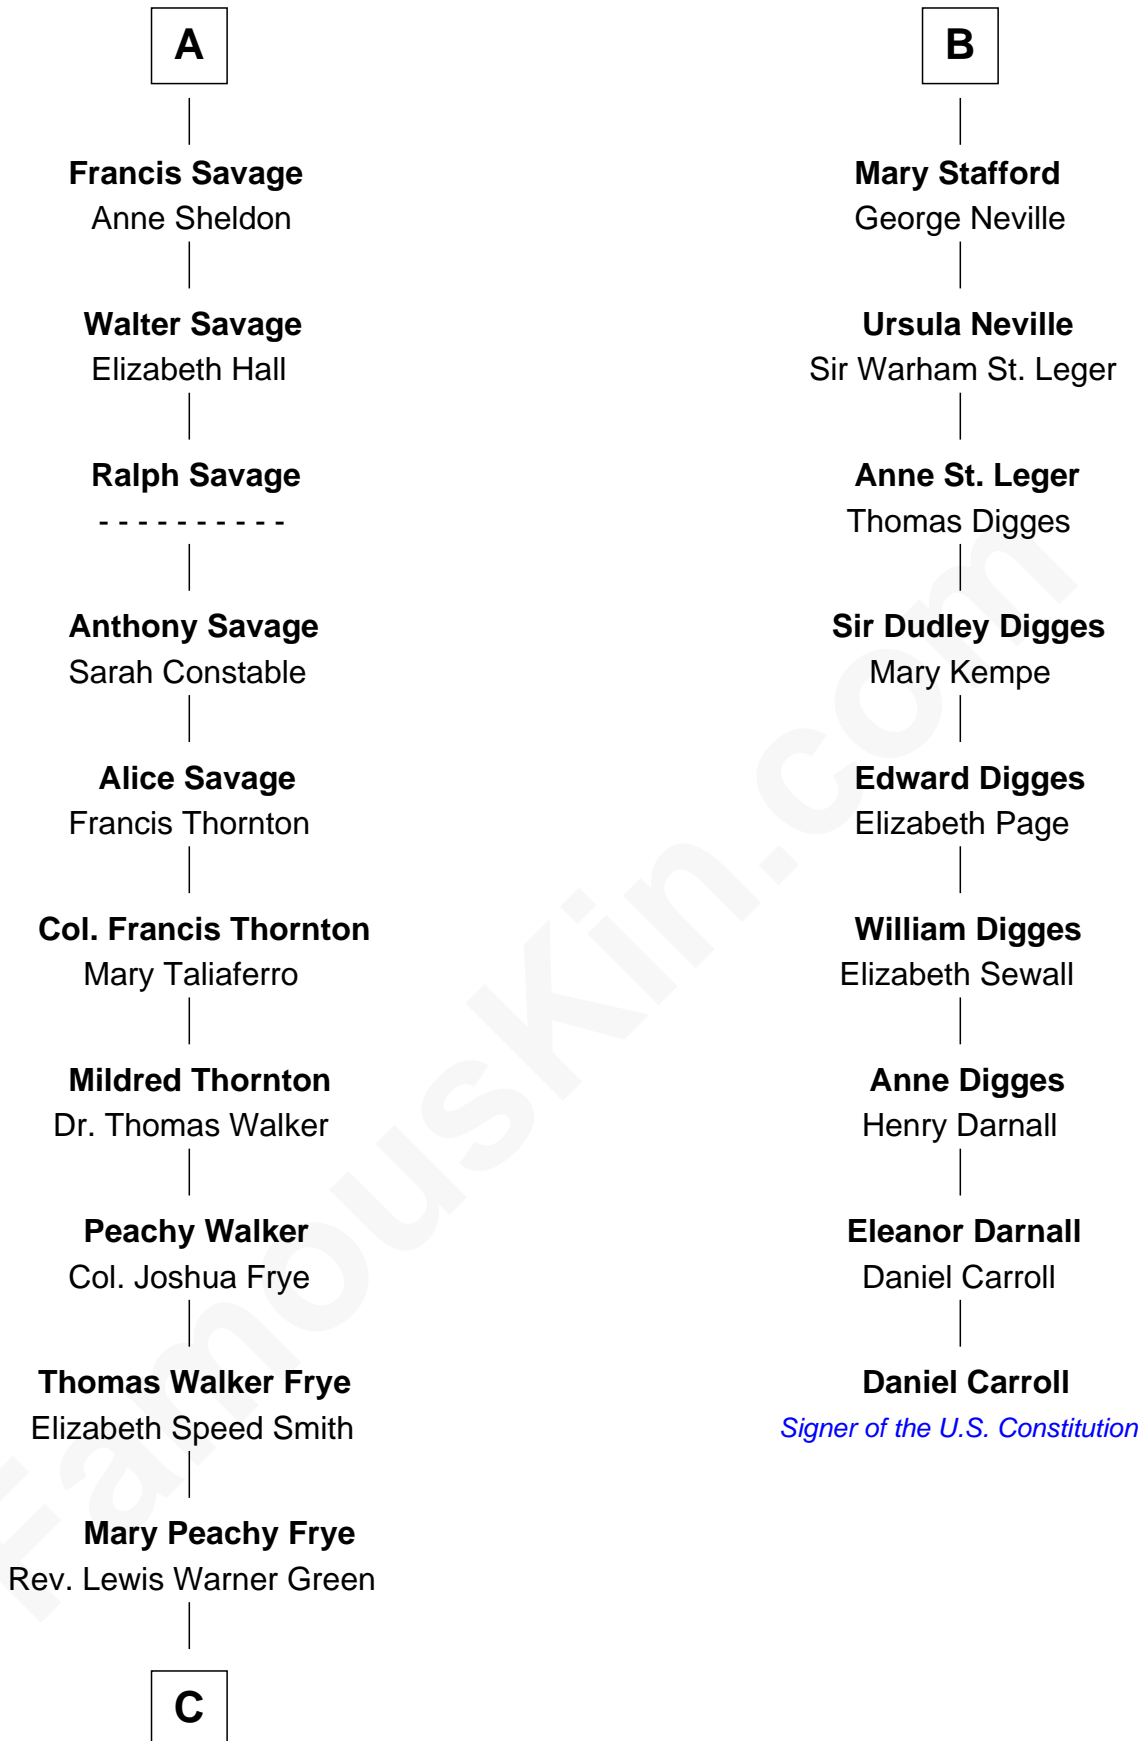

# FamousKin.com Relationship Chart of

**Adlai Stevenson II**

*31st Governor of Illinois*

15th cousin 4 times removed of

**Daniel Carroll**

*Signer of the U.S. Constitution*

**Henry Plantagenet**

Maud de Chaworth

Henry de Percy

**Sir Henry Percy**

Margaret de Neville

**Sir Henry Percy**

Elizabeth Mortimer

**Sir Henry Percy**

Eleanor Neville

**Sir Henry Percy**

Eleanor Poynings

**Henry Percy**

Maud Herbert

**Eleanor Percy**

Edward Stafford

**B**

**C**

—  
**Letitia Green**

Adlai Ewing Stevenson

—  
**Lewis Green Stevenson**

Helen Louise Davis

—  
**Adlai Stevenson II**

*31st Governor of Illinois*

FamousKin.com