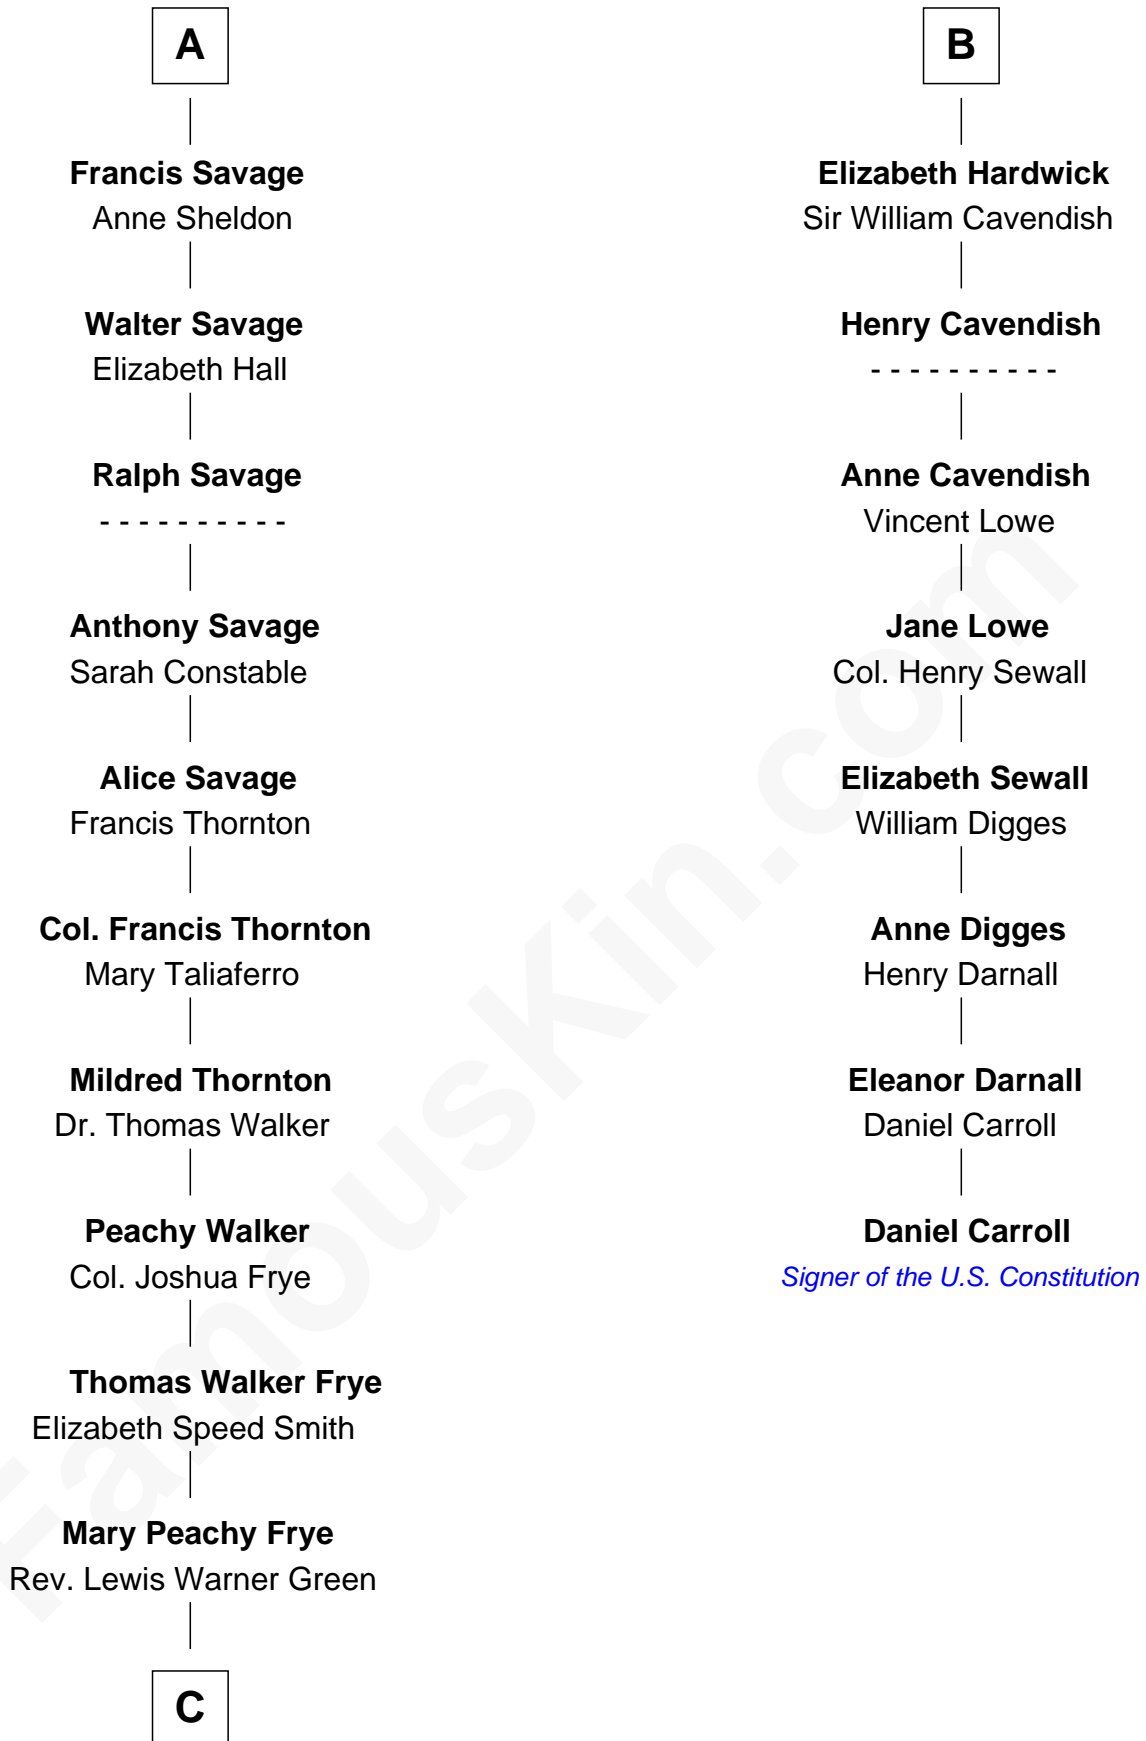

FamousKin.com Relationship Chart of

Adlai Stevenson II

31st Governor of Illinois

14th cousin 5 times removed of

Daniel Carroll

Signer of the U.S. Constitution

Edmund Fitzalan

Alice de Warenne

C

—
Letitia Green

Adlai Ewing Stevenson

—
Lewis Green Stevenson

Helen Louise Davis

—
Adlai Stevenson II

31st Governor of Illinois

FamousKin.com