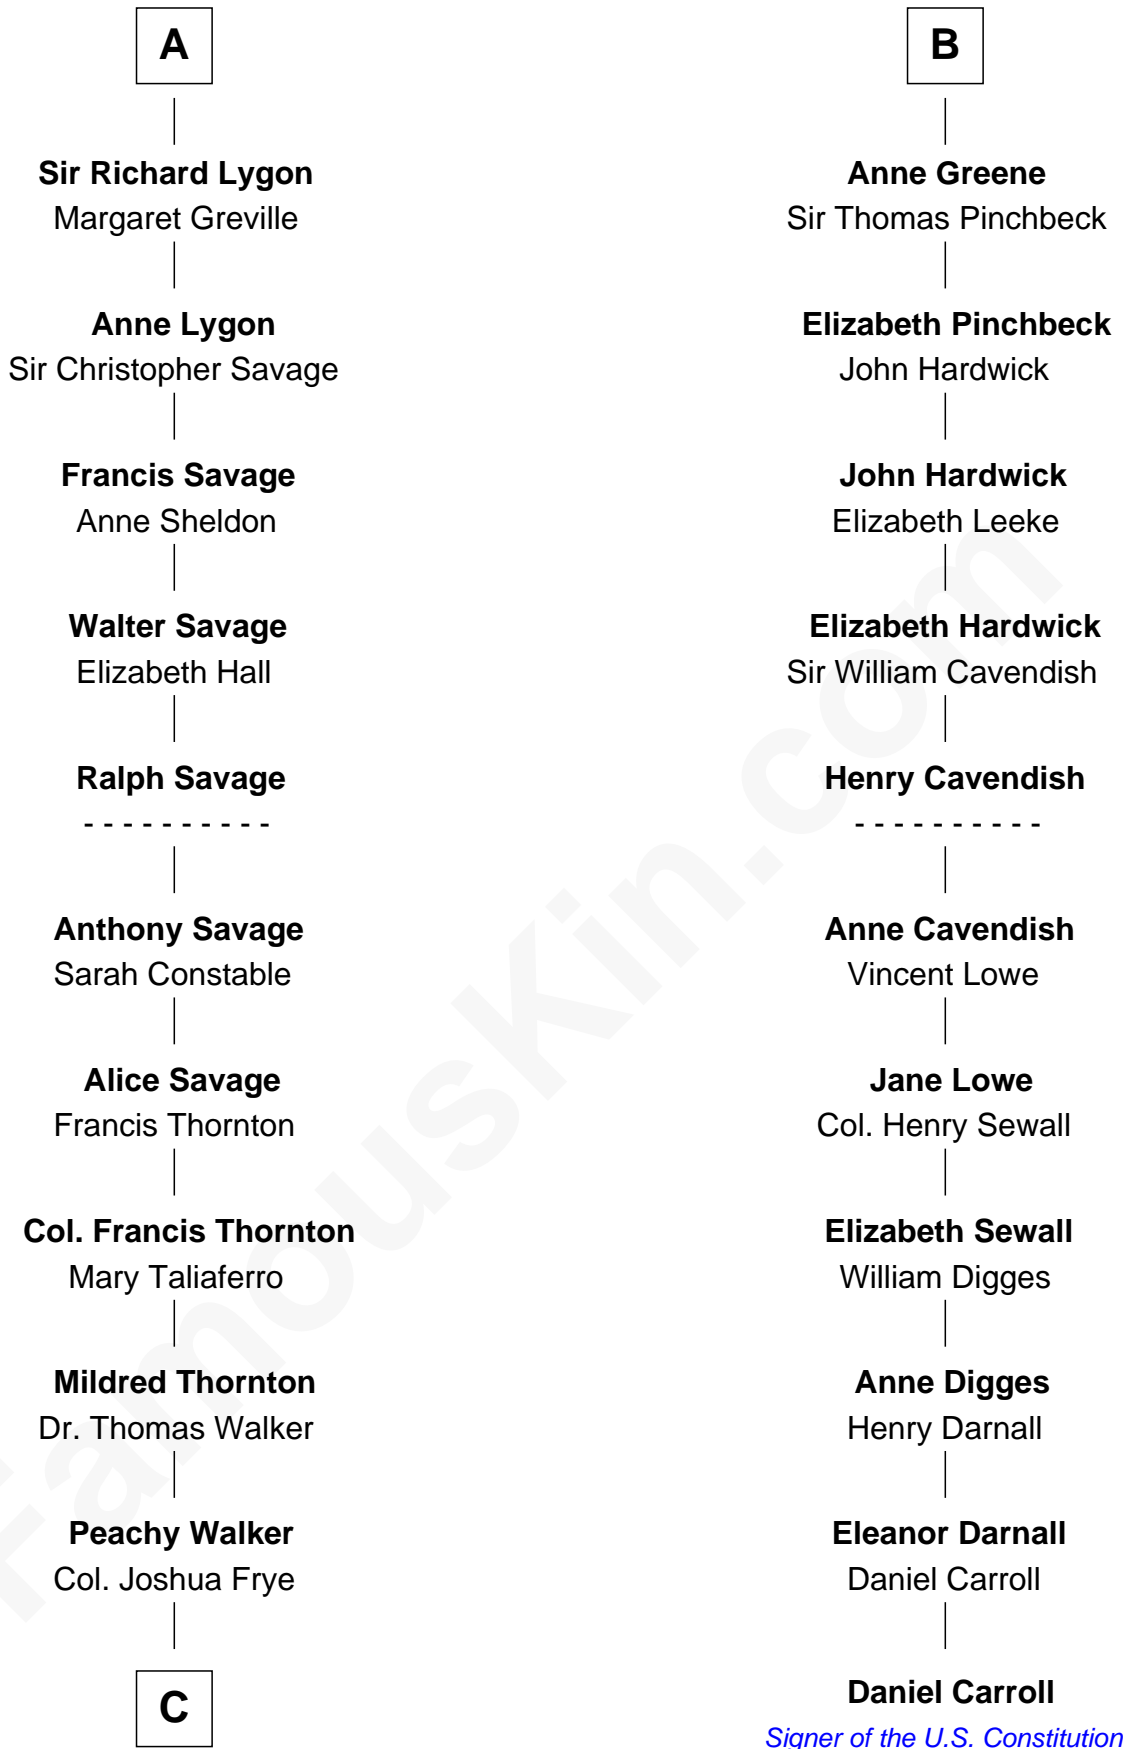

FamousKin.com Relationship Chart of

Adlai Stevenson II

31st Governor of Illinois

17th cousin 4 times removed of

Daniel Carroll

Signer of the U.S. Constitution

C

Thomas Walker Frye
Elizabeth Speed Smith

Mary Peachy Frye
Rev. Lewis Warner Green

Letitia Green
Adlai Ewing Stevenson

Lewis Green Stevenson
Helen Louise Davis

Adlai Stevenson II
31st Governor of Illinois

FamousKin.com