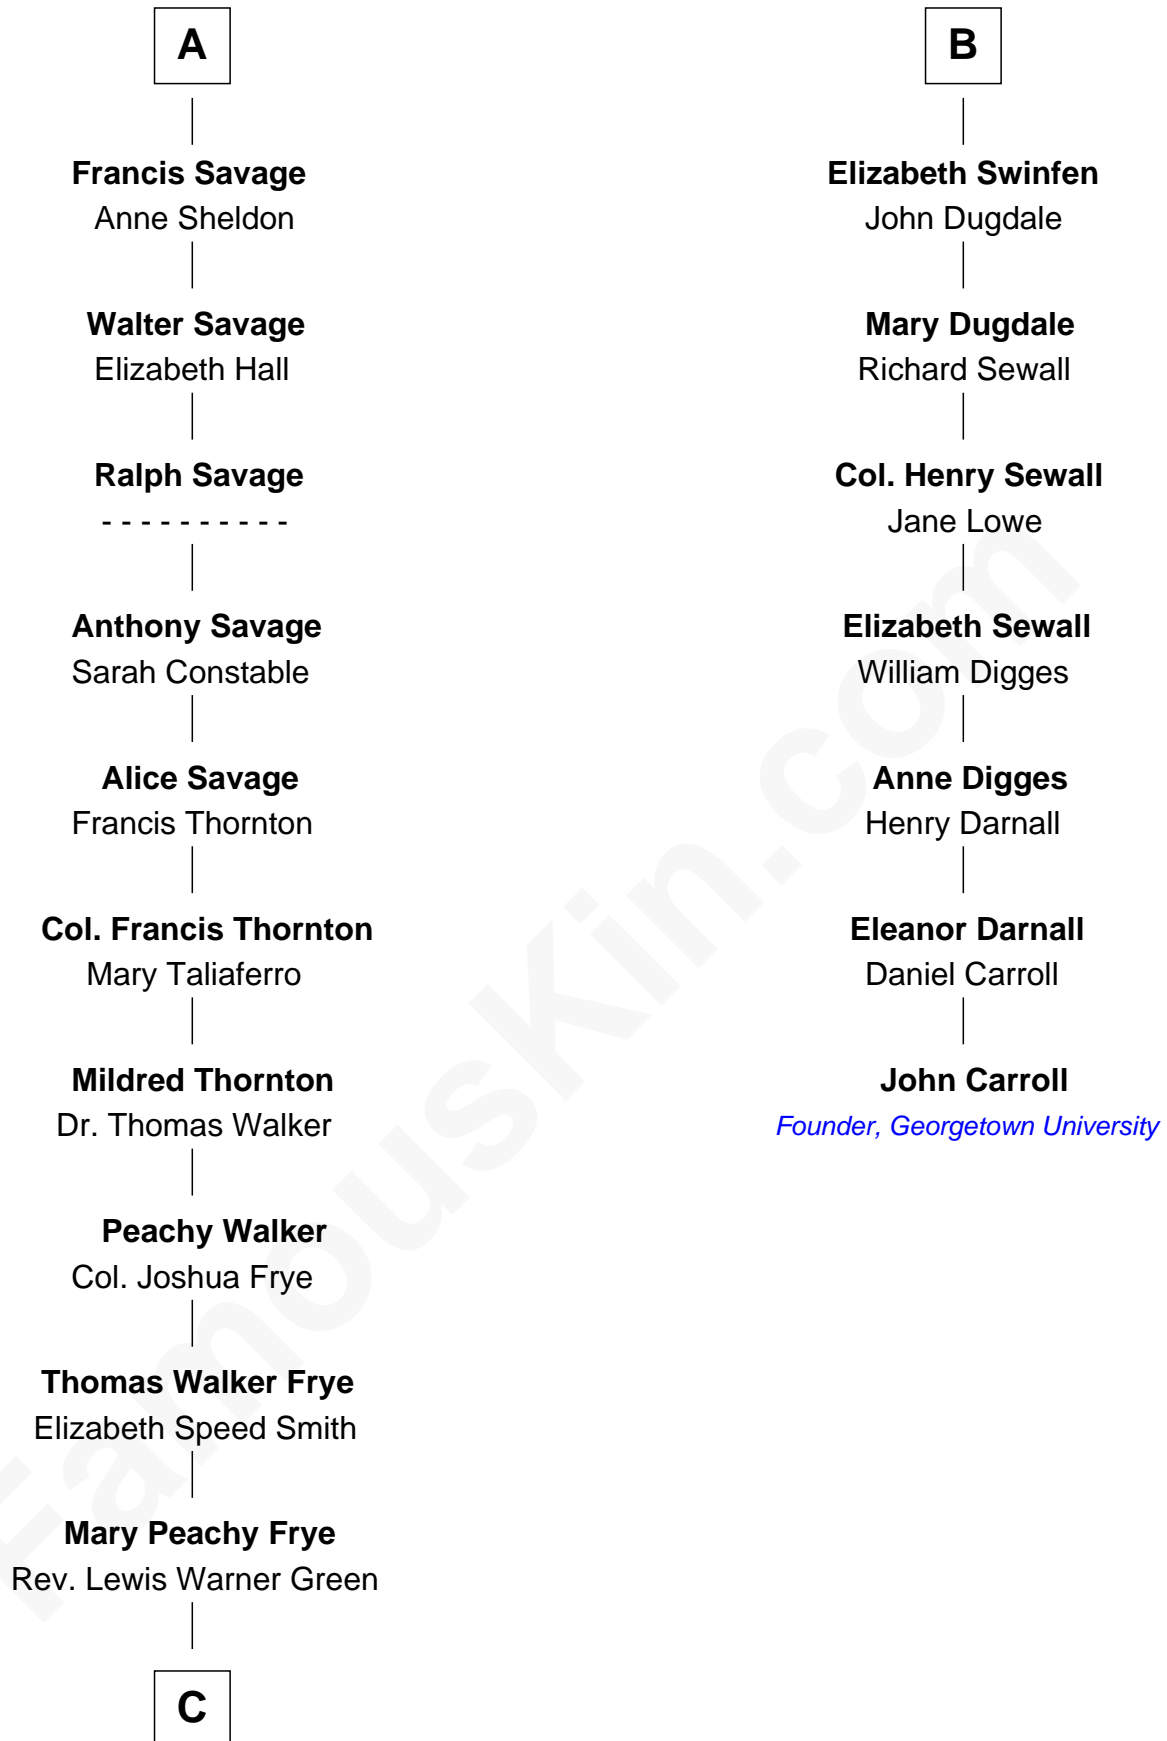

# FamousKin.com Relationship Chart of

**Adlai Stevenson II**

*31st Governor of Illinois*

13th cousin 6 times removed of

**John Carroll**

*Founder of Georgetown University*

**C**

—  
**Letitia Green**

Adlai Ewing Stevenson

—  
**Lewis Green Stevenson**

Helen Louise Davis

—  
**Adlai Stevenson II**

*31st Governor of Illinois*

FamousKin.com