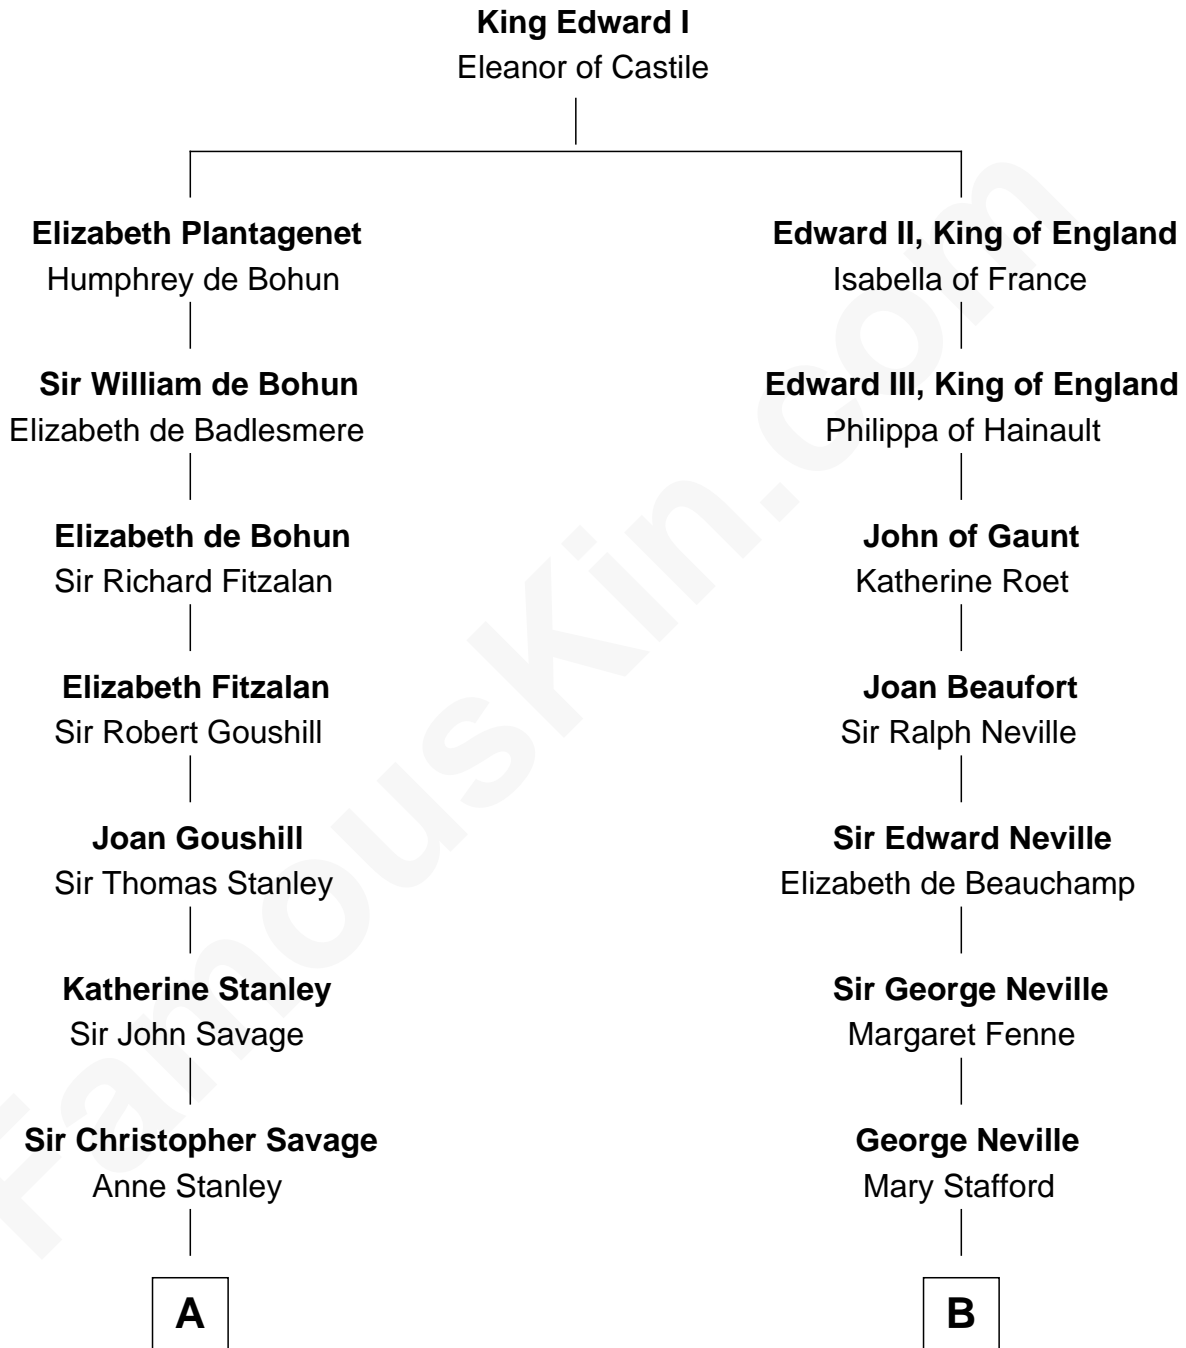

# FamousKin.com Relationship Chart of

**Adlai Stevenson II**

*31st Governor of Illinois*

14th cousin 6 times removed of

**John Carroll**

*Founder of Georgetown University*

**C**

—  
**Mary Peachy Frye**  
Rev. Lewis Warner Green

—  
**Letitia Green**  
Adlai Ewing Stevenson

—  
**Lewis Green Stevenson**  
Helen Louise Davis

—  
**Adlai Stevenson II**  
*31st Governor of Illinois*

FamousKin.com