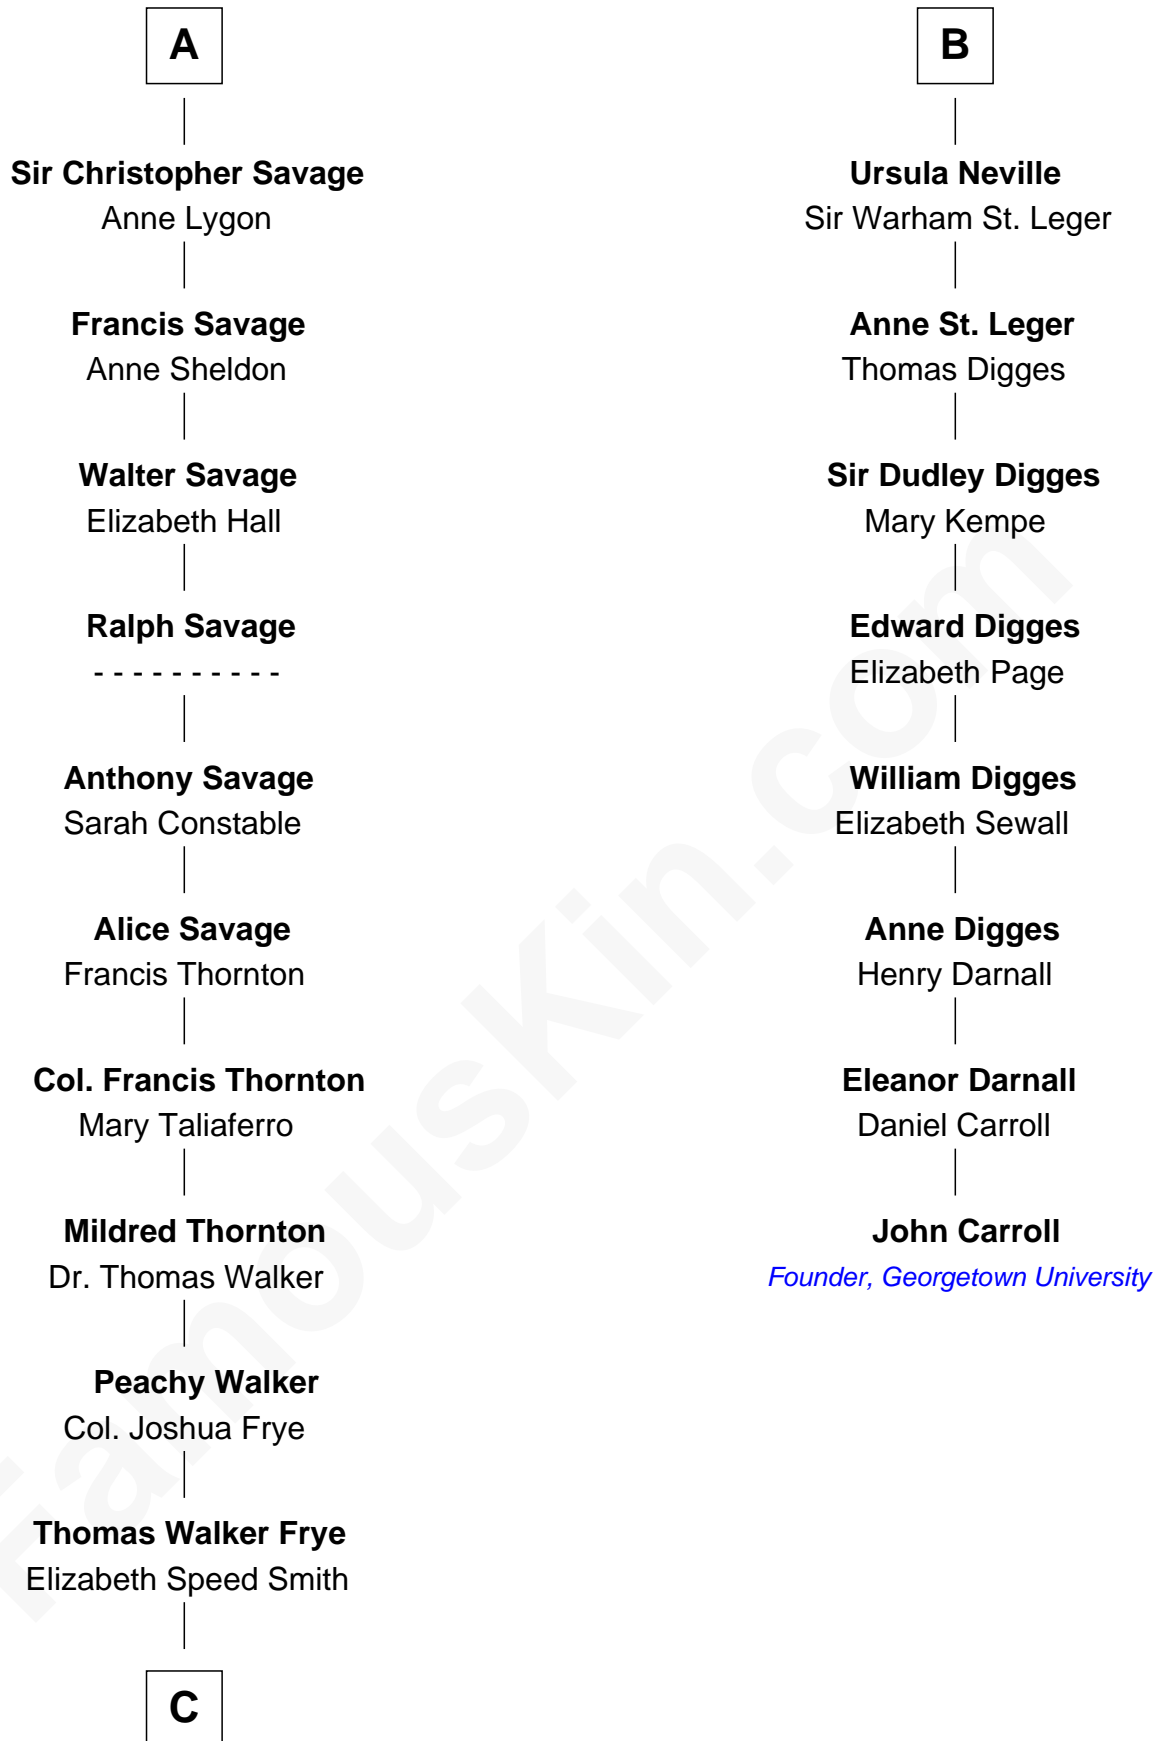

# FamousKin.com Relationship Chart of

**Adlai Stevenson II**

*31st Governor of Illinois*

14th cousin 6 times removed of

**John Carroll**

*Founder of Georgetown University*

**C**

—  
**Mary Peachy Frye**  
Rev. Lewis Warner Green

—  
**Letitia Green**  
Adlai Ewing Stevenson

—  
**Lewis Green Stevenson**  
Helen Louise Davis

—  
**Adlai Stevenson II**  
*31st Governor of Illinois*

FamousKin.com