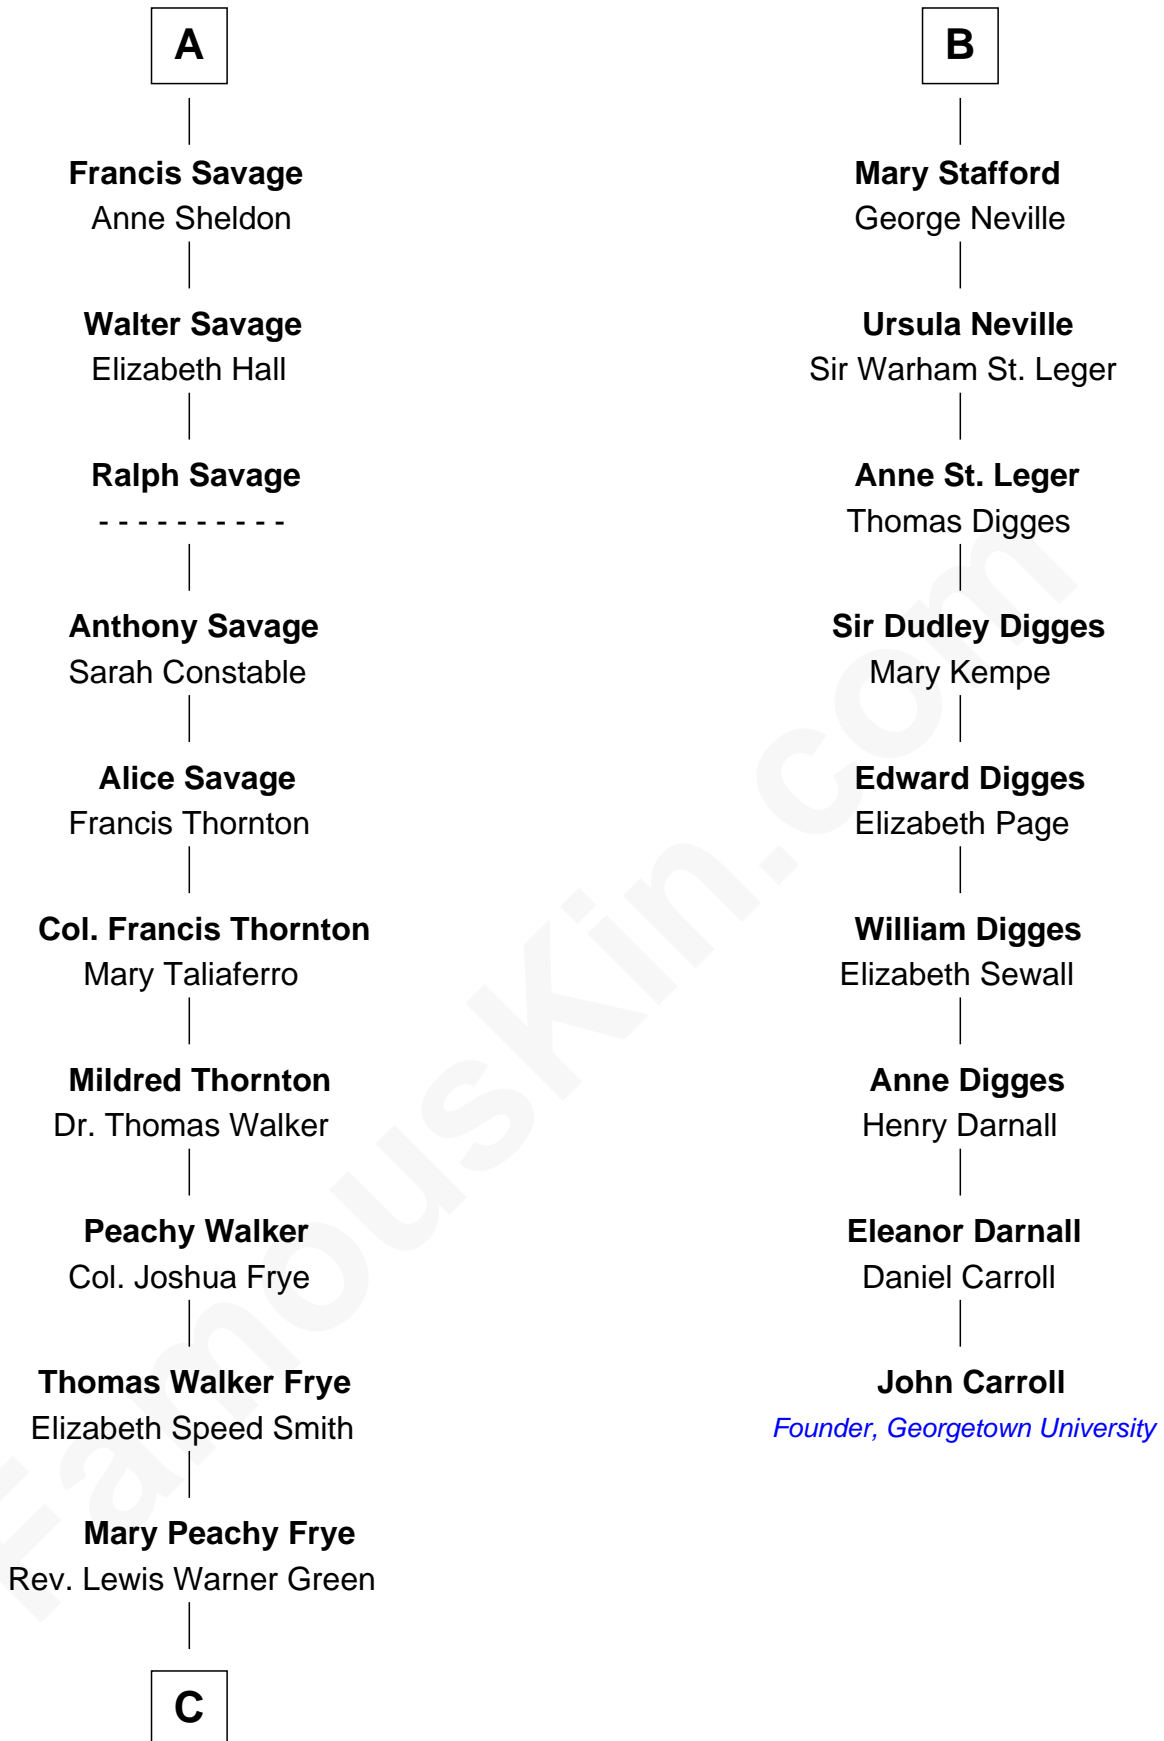

FamousKin.com Relationship Chart of

Adlai Stevenson II

31st Governor of Illinois

15th cousin 4 times removed of

John Carroll

Founder of Georgetown University

Henry Plantagenet

Maud de Chaworth

Eleanor Plantagenet

Richard Fitzalan

Sir Richard Fitzalan

Elizabeth de Bohun

Elizabeth Fitzalan

Sir Robert Goushill

Joan Goushill

Sir Thomas Stanley

Henry de Percy

Sir Henry Percy

Margaret de Neville

Sir Henry Percy

Elizabeth Mortimer

Sir Henry Percy

Eleanor Neville

Sir Henry Percy

Eleanor Poynings

Henry Percy

Maud Herbert

Eleanor Percy

Edward Stafford

B

C

—
Letitia Green