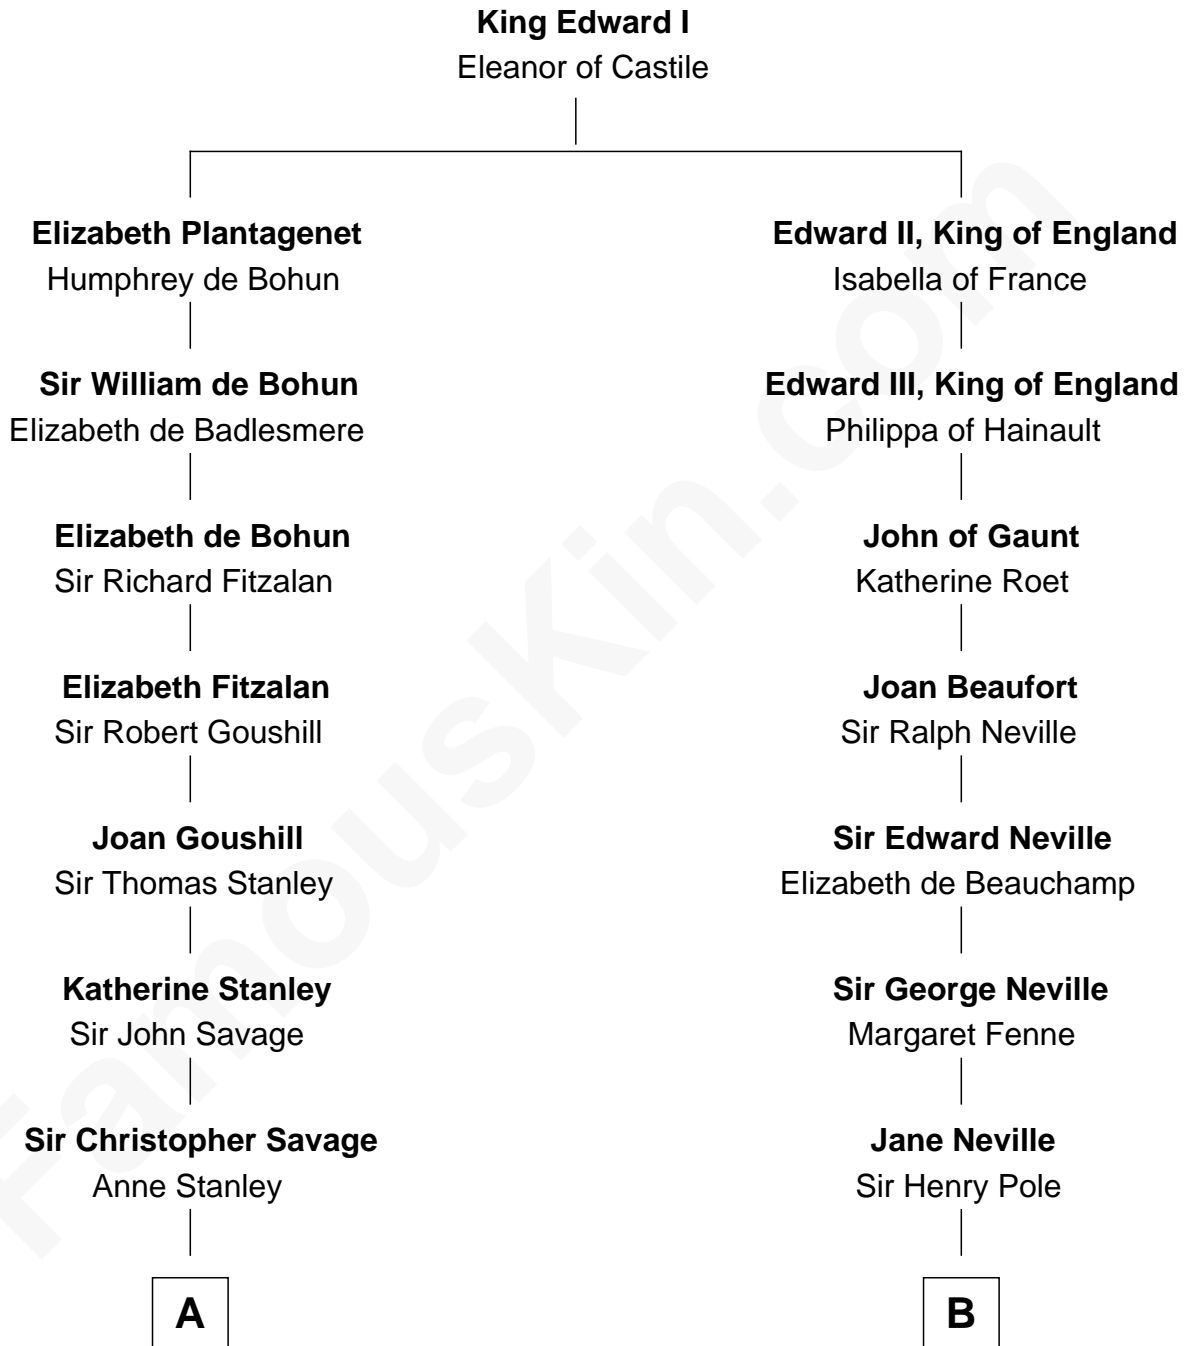

FamousKin.com Relationship Chart of

Adlai Stevenson II

31st Governor of Illinois

17th cousin 3 times removed of

Lewis Carroll

Author of Alice in Wonderland

C

—
Mary Peachy Frye
Rev. Lewis Warner Green

—
Letitia Green
Adlai Ewing Stevenson

—
Lewis Green Stevenson
Helen Louise Davis

—
Adlai Stevenson II
31st Governor of Illinois

FamousKin.com