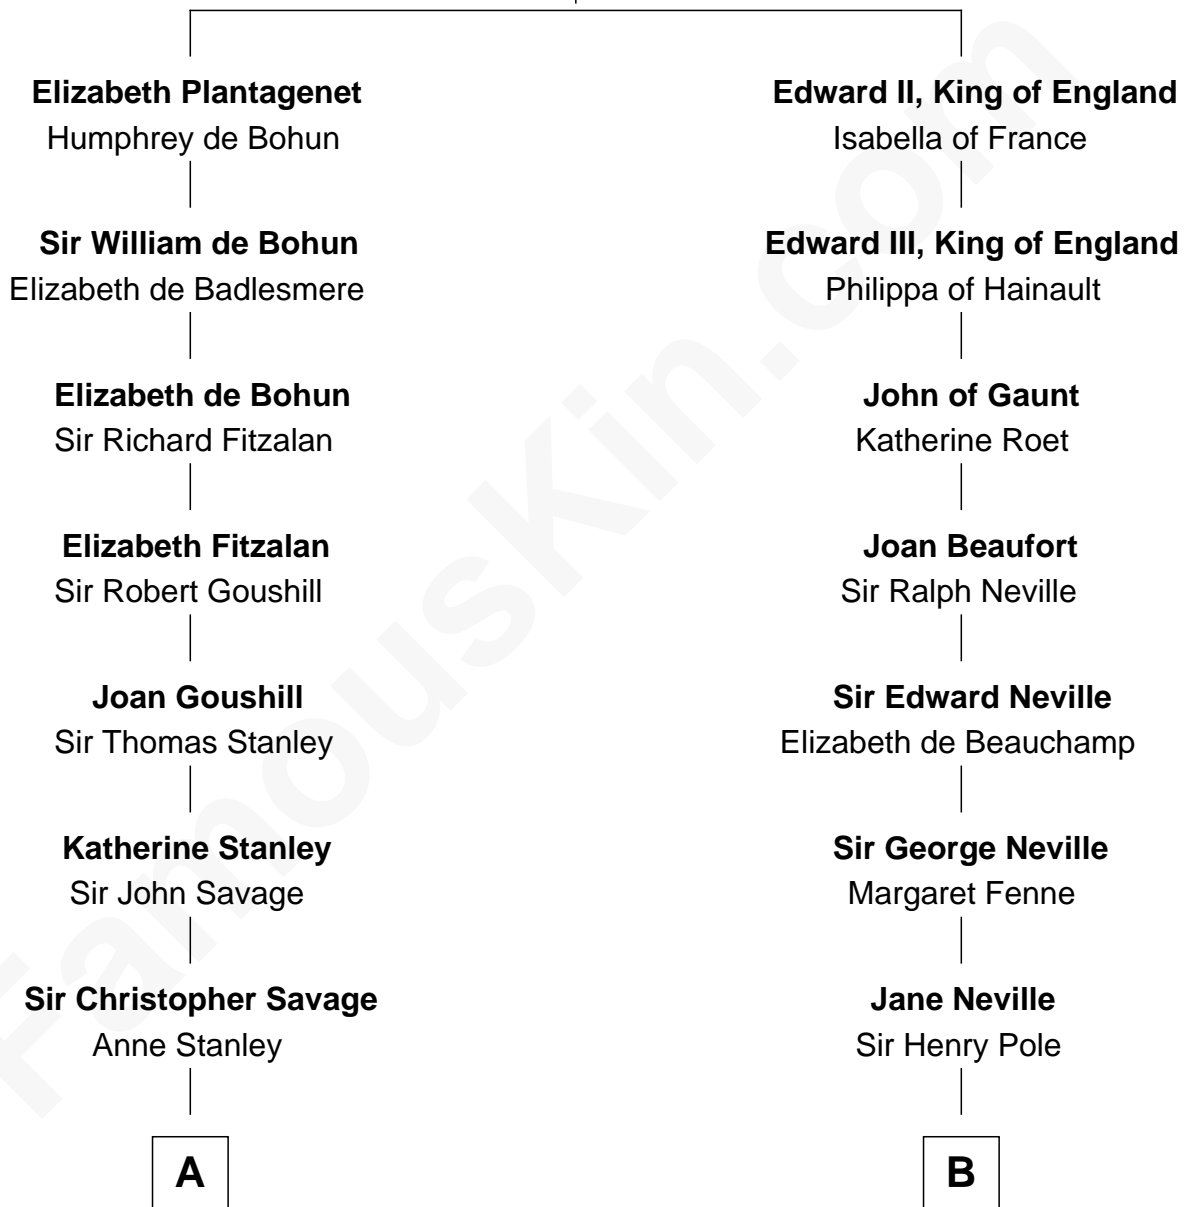

# FamousKin.com Relationship Chart of

**Adlai Stevenson II**

*31st Governor of Illinois*

18th cousin 2 times removed of

**E. M. Forster**

*English Novelist*

**King Edward I**  
Eleanor of Castile

FamousKin.com