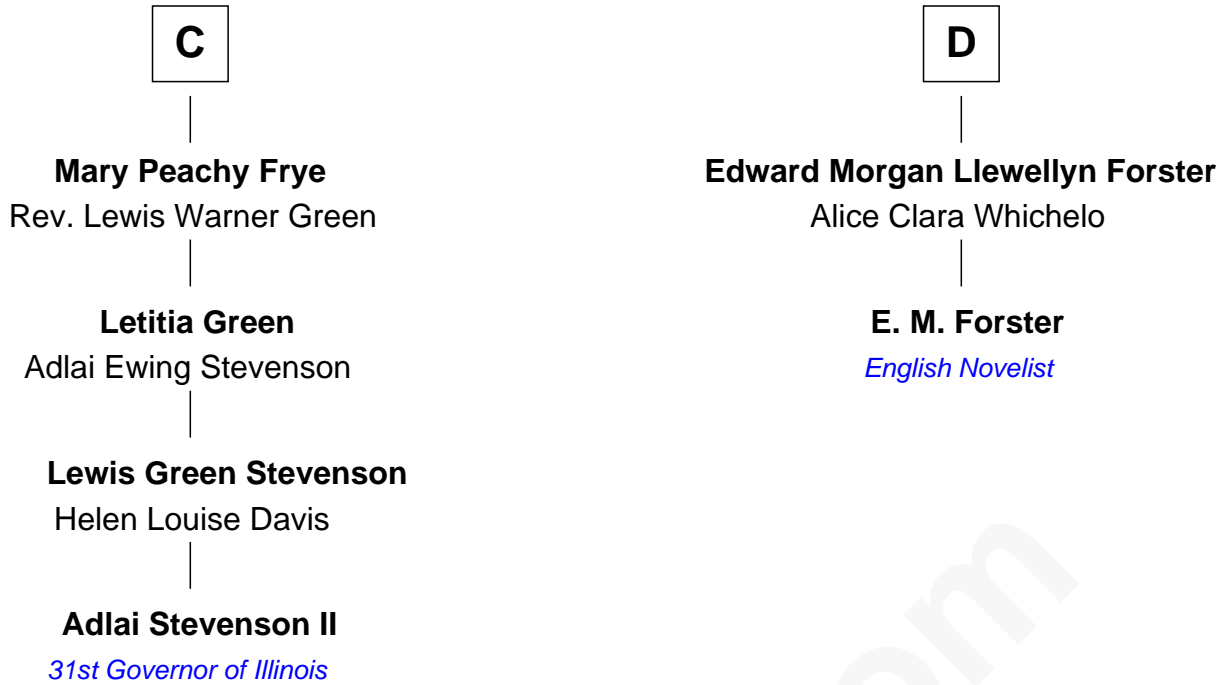

# FamousKin.com Relationship Chart of

**Adlai Stevenson II**

*31st Governor of Illinois*

18th cousin 2 times removed of

**E. M. Forster**

*English Novelist*

**King Edward I**  
Eleanor of Castile

FamousKin.com