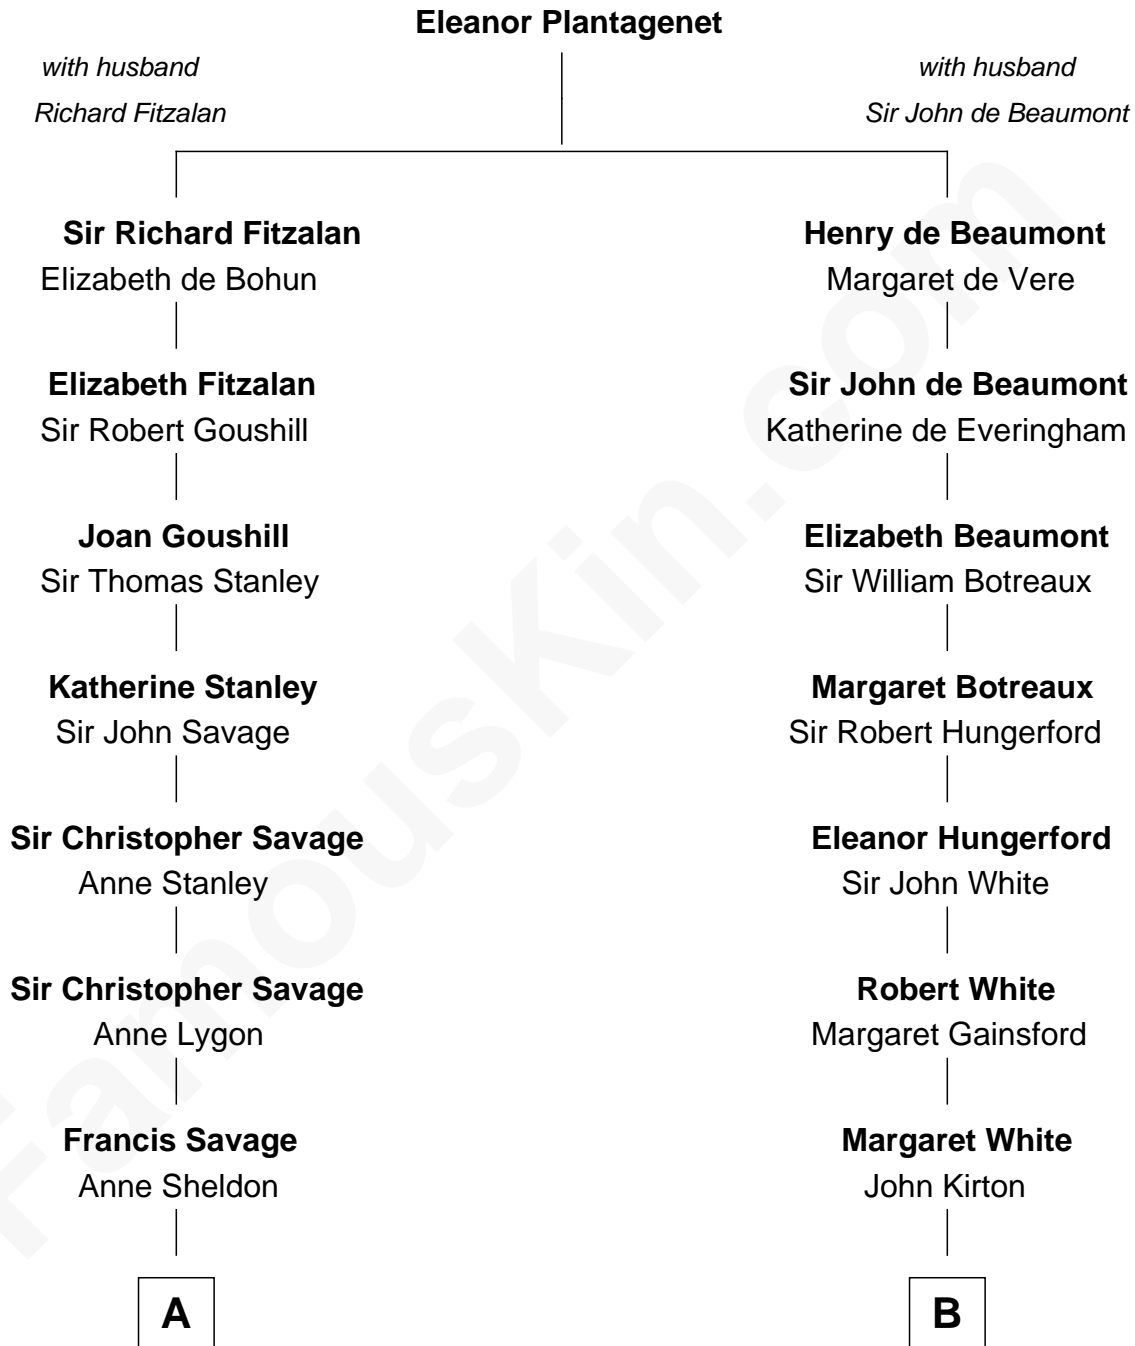

FamousKin.com Relationship Chart of

Adlai Stevenson II

31st Governor of Illinois

17th cousin 1 time removed of

Guillermo Billinghurst

31st President of Peru

C

—
Lewis Green Stevenson

Helen Louise Davis

—
Adlai Stevenson II

31st Governor of Illinois

FamousKin.com