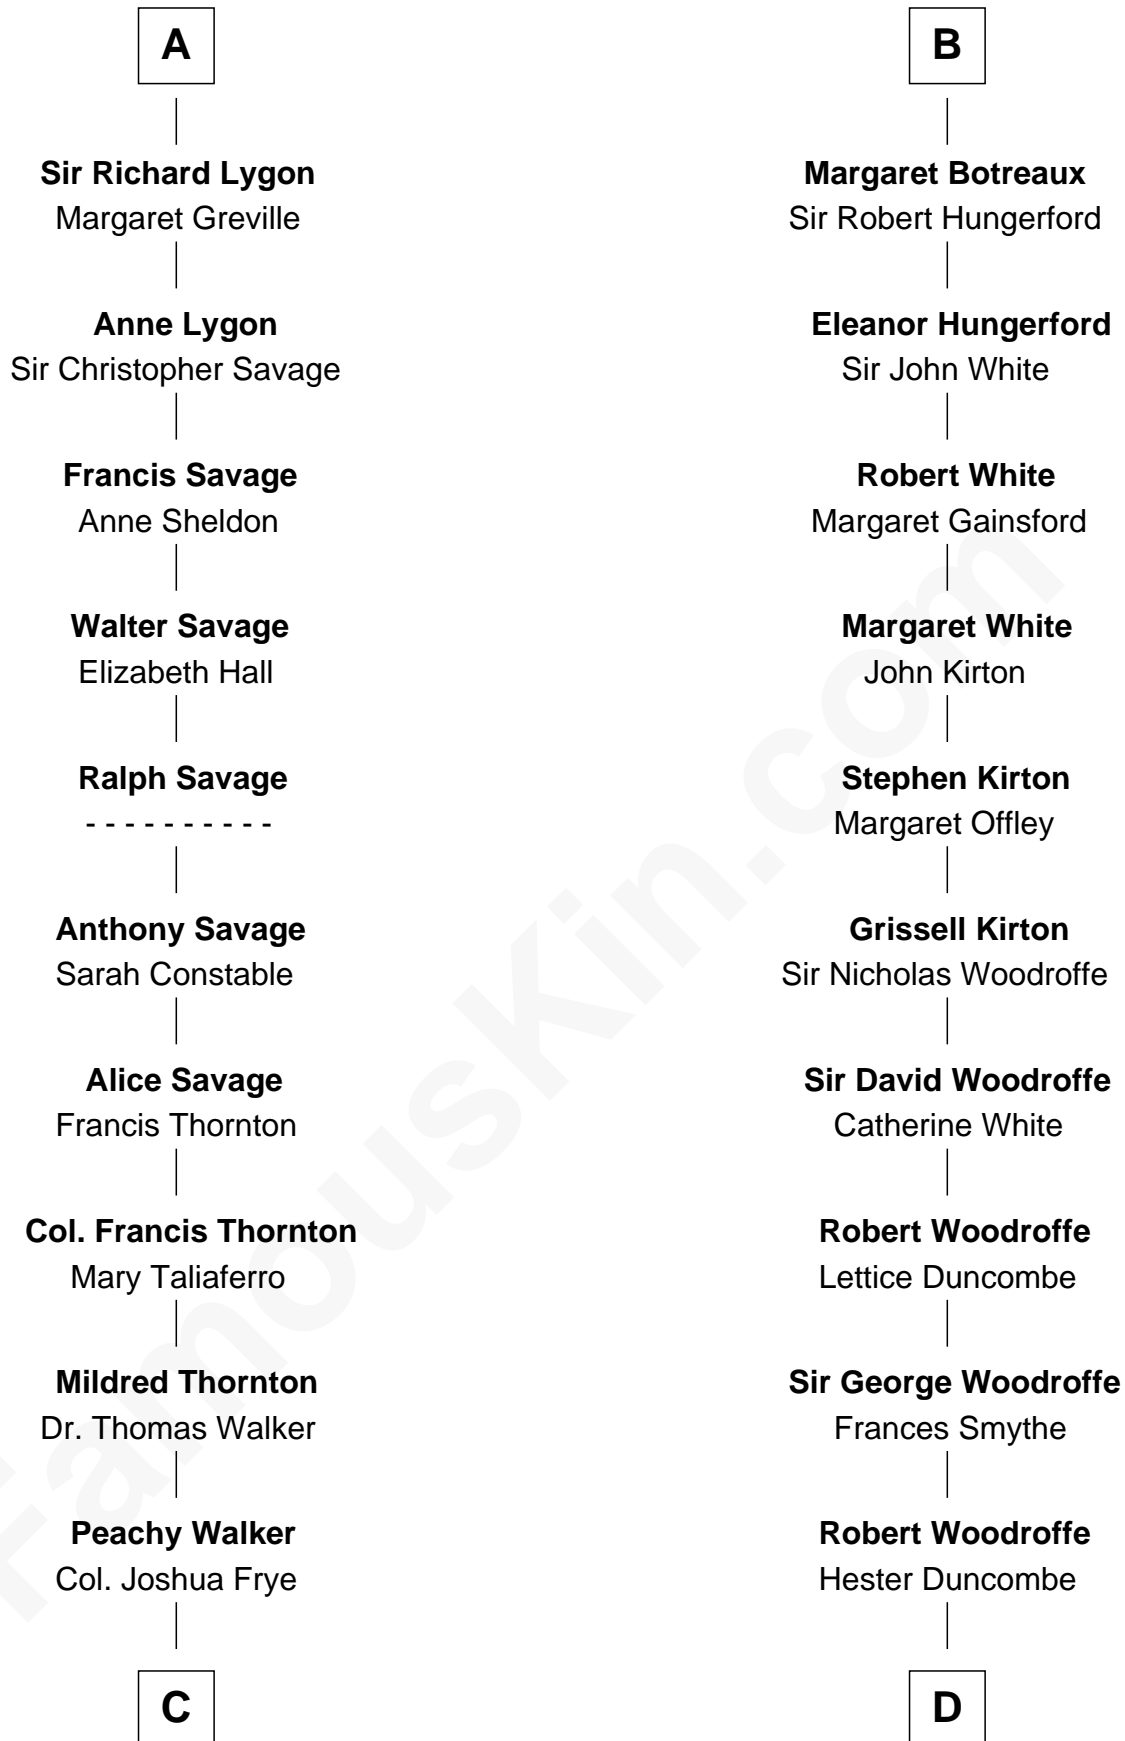

FamousKin.com Relationship Chart of

Adlai Stevenson II
31st Governor of Illinois

21st cousin of

Guillermo Billinghurst
31st President of Peru

Sir William de Beauchamp
Isabel Mauduit

Sir Walter de Beauchamp
Alice de Tony

A

William de Beauchamp
Maud FitzJohn

Isabella de Beauchamp
Sir Patrick de Chaworth

Maud de Chaworth
Henry Plantagenet

Eleanor Plantagenet
Sir John de Beaumont

Henry de Beaumont
Margaret de Vere

Sir John de Beaumont
Katherine de Everingham

Elizabeth Beaumont
Sir William Botreaux

B

C

Thomas Walker Frye
Elizabeth Speed Smith

Mary Peachy Frye
Rev. Lewis Warner Green

Letitia Green
Adlai Ewing Stevenson

Lewis Green Stevenson
Helen Louise Davis

Adlai Stevenson II
31st Governor of Illinois