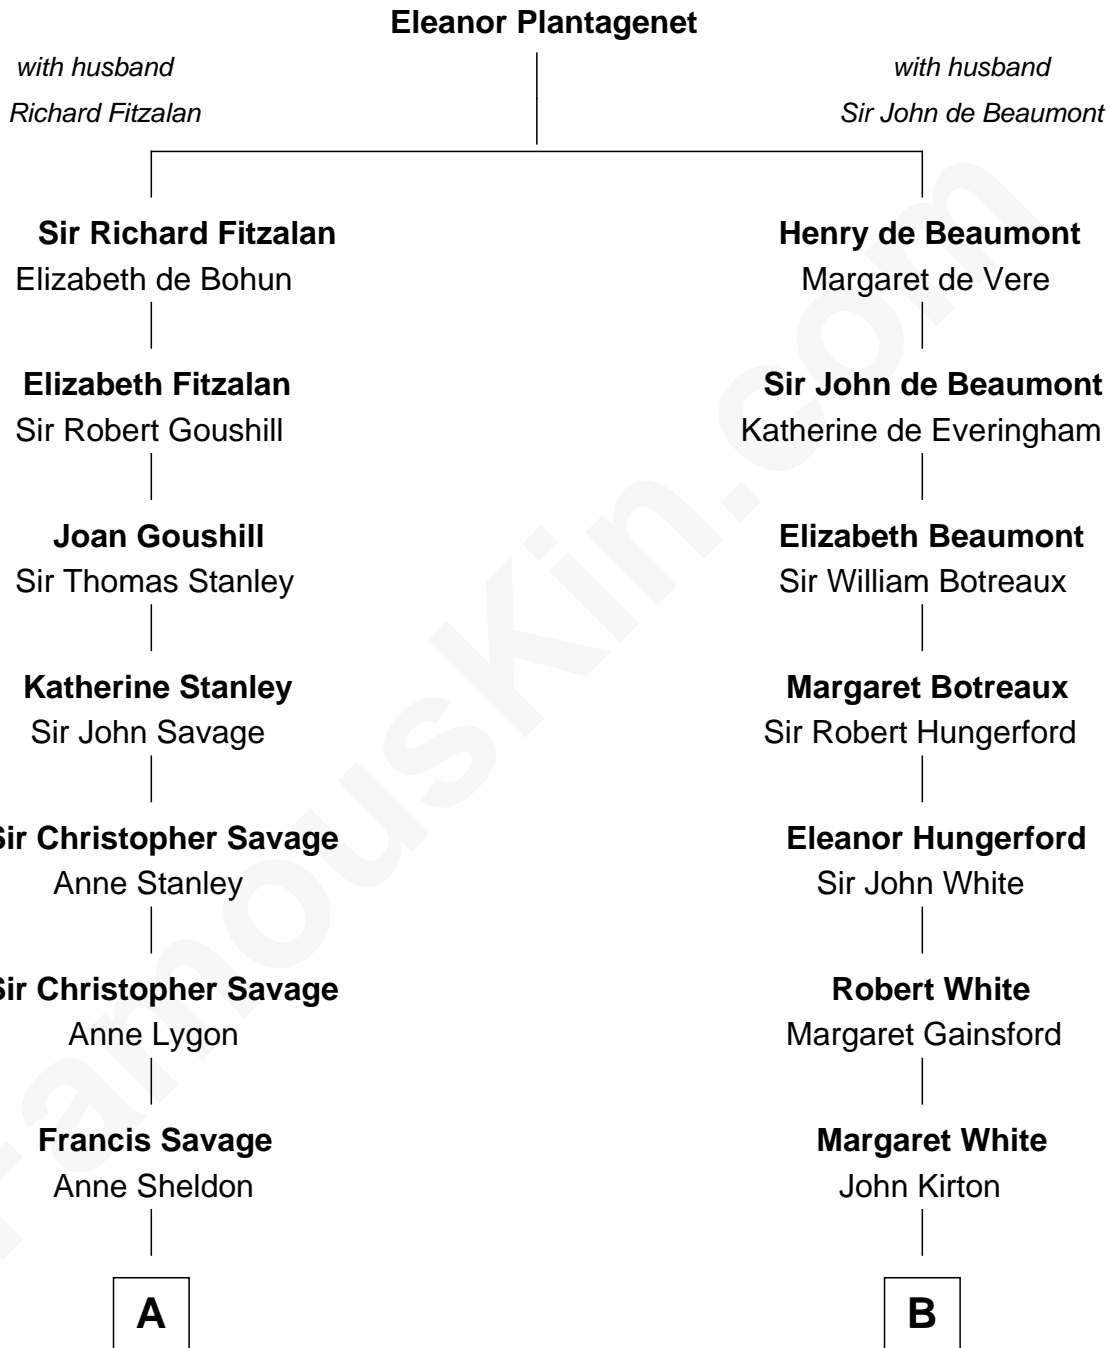

FamousKin.com Relationship Chart of

Adlai Stevenson II

31st Governor of Illinois

18th cousin 1 time removed of

Susana Ferrari Billinghurst

Argentine Aviation Pioneer

C

Lewis Green Stevenson

Helen Louise Davis

Adlai Stevenson II

31st Governor of Illinois

D

Lisandro Billinghurst

Ana Kidd

Rosa Laureana Billinghurst

Alfredo Ferrari

Susana Ferrari Billinghurst

Argentine Aviation Pioneer

FamousKin.com