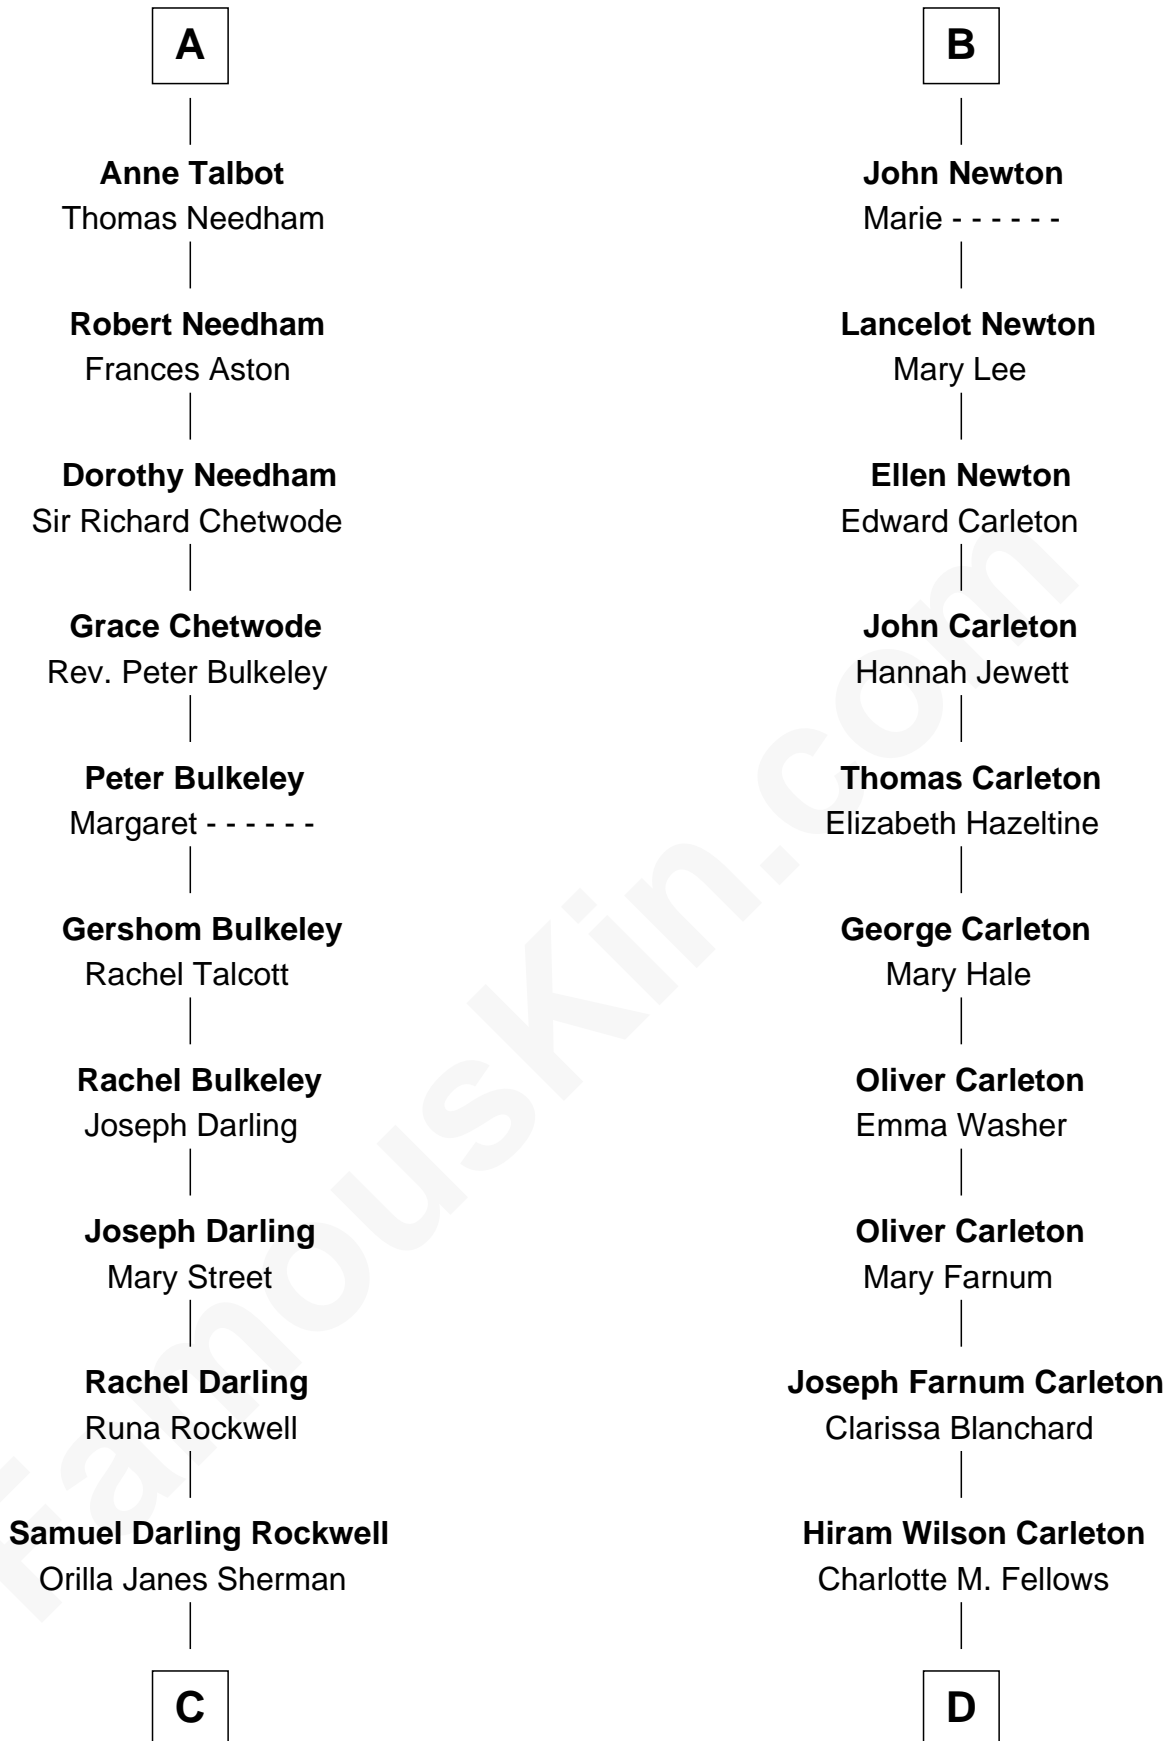

FamousKin.com
Relationship Chart of
Norman Rockwell
American Artist

19th cousin 1 time removed of
Mickey Rourke
Movie Actor

Edmund Fitzalan
 Alice de Warenne

C

John William Rockwell

Phebe Boyce Waring

Jarvis Waring Rockwell

Anne Mary Hill

Norman Rockwell

American Artist

D

Joseph Clinton Carleton

Maud Alice Fitts

Hazel May Carleton

Leonard Ernest Cameron

Annette Elizabeth Cameron

Philip Andrew Rourke

Mickey Rourke

Movie Actor