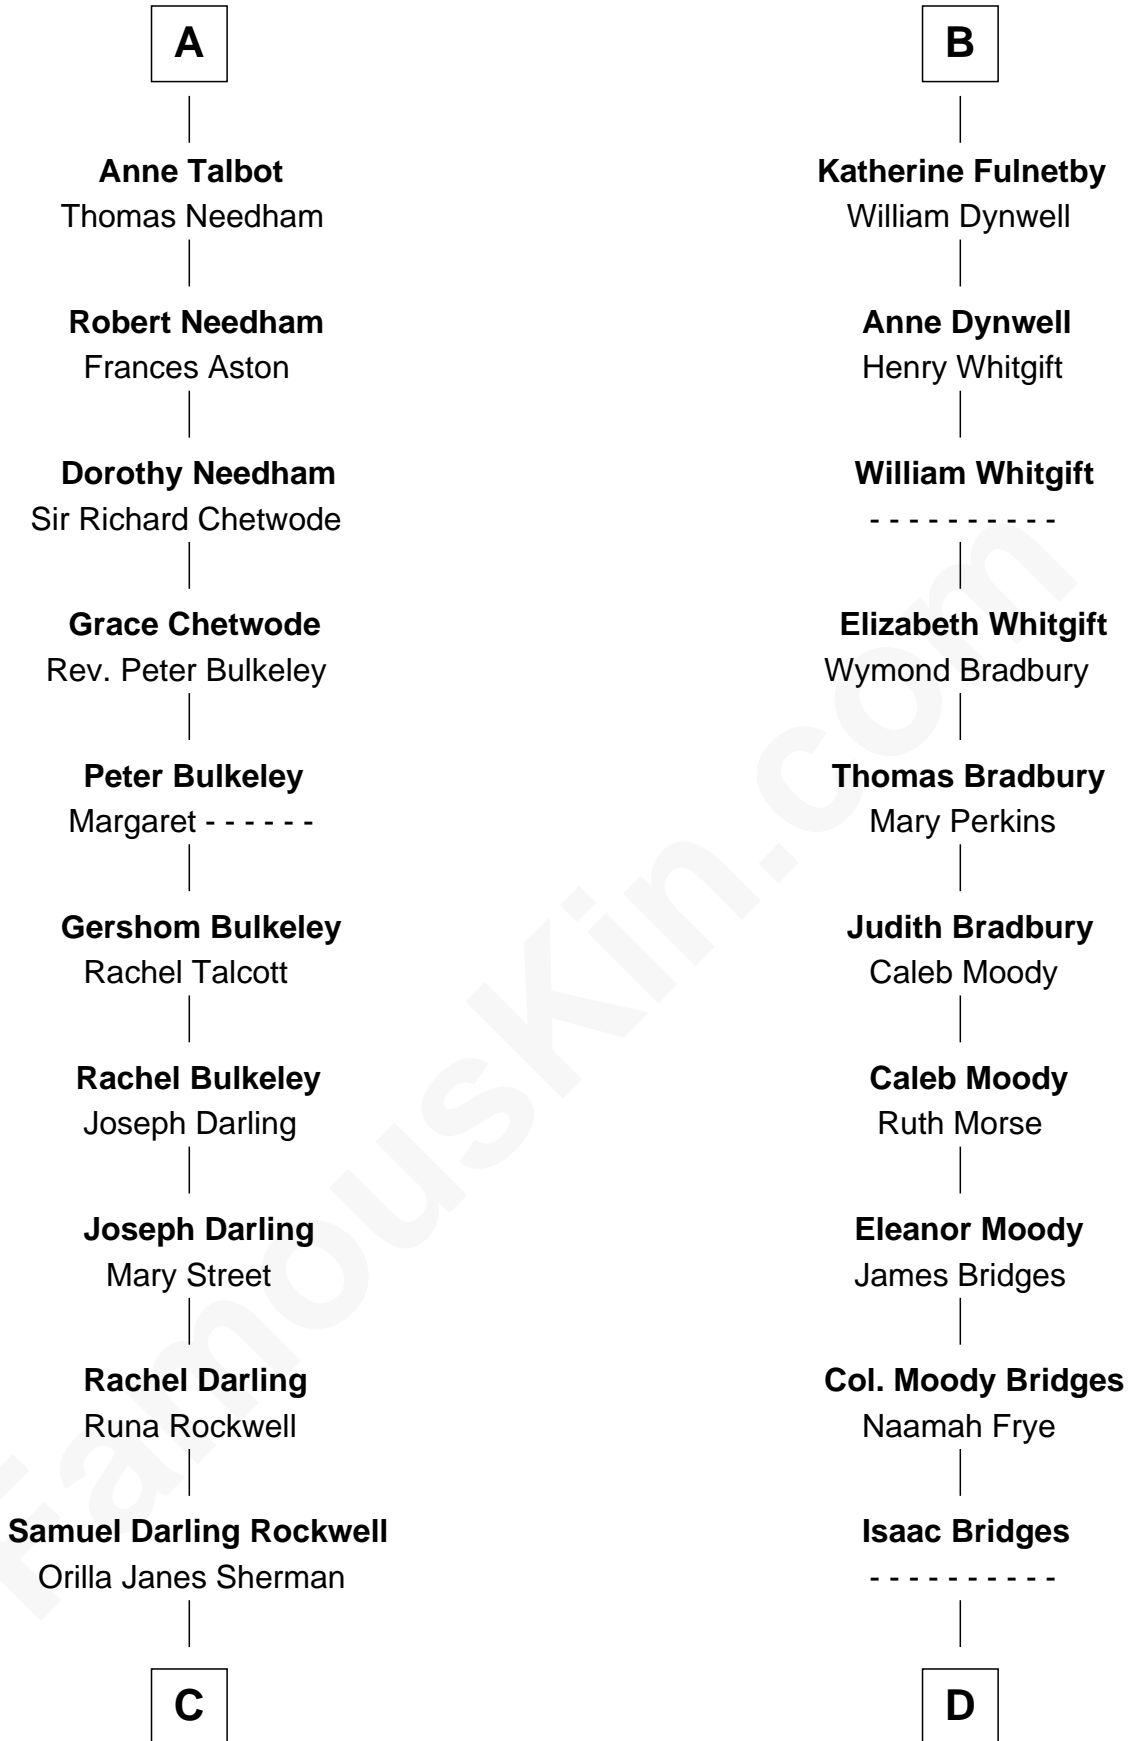

FamousKin.com
Relationship Chart of
Norman Rockwell
American Artist

19th cousin 2 times removed of
Owen Brewster
54th Governor of Maine

Henry Plantagenet
Maud de Chaworth

C

John William Rockwell

Phebe Boyce Waring

Margaret Owen

Owen W. Bridges

Lydia A. -----

Carrie S. Bridges

William Edmund Brewster

Owen Brewster

54th Governor of Maine

FamousKin.com