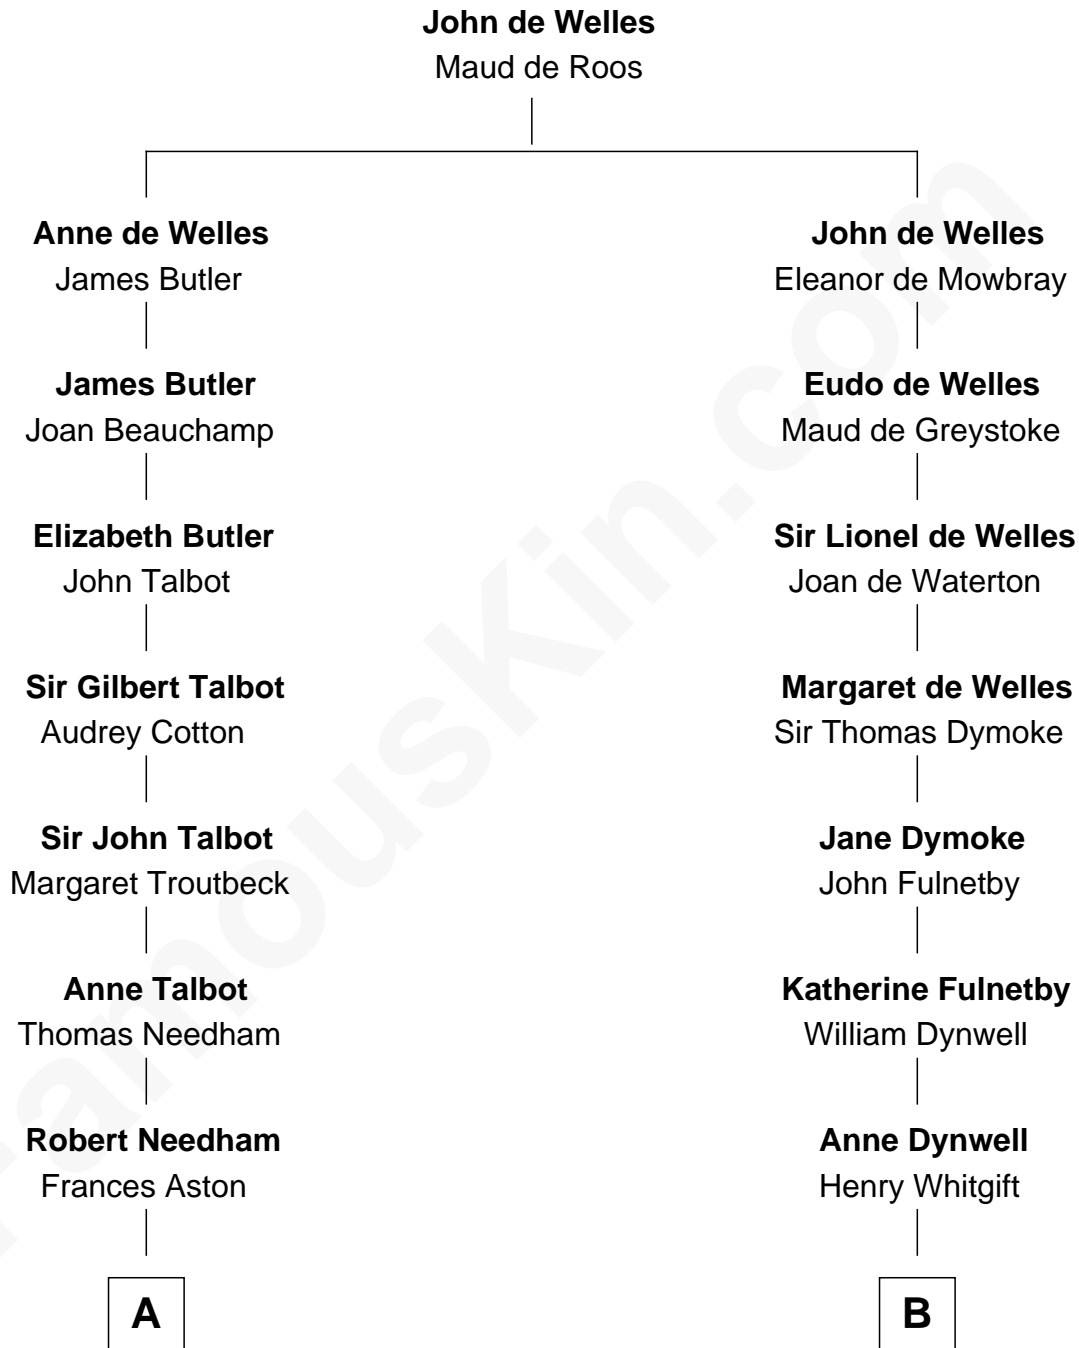

FamousKin.com
Relationship Chart of
Norman Rockwell
American Artist

17th cousin 2 times removed of

Owen Brewster
54th Governor of Maine

C

Owen W. Bridges

Lydia A. -----

Carrie S. Bridges

William Edmund Brewster

Owen Brewster

54th Governor of Maine

FamousKin.com