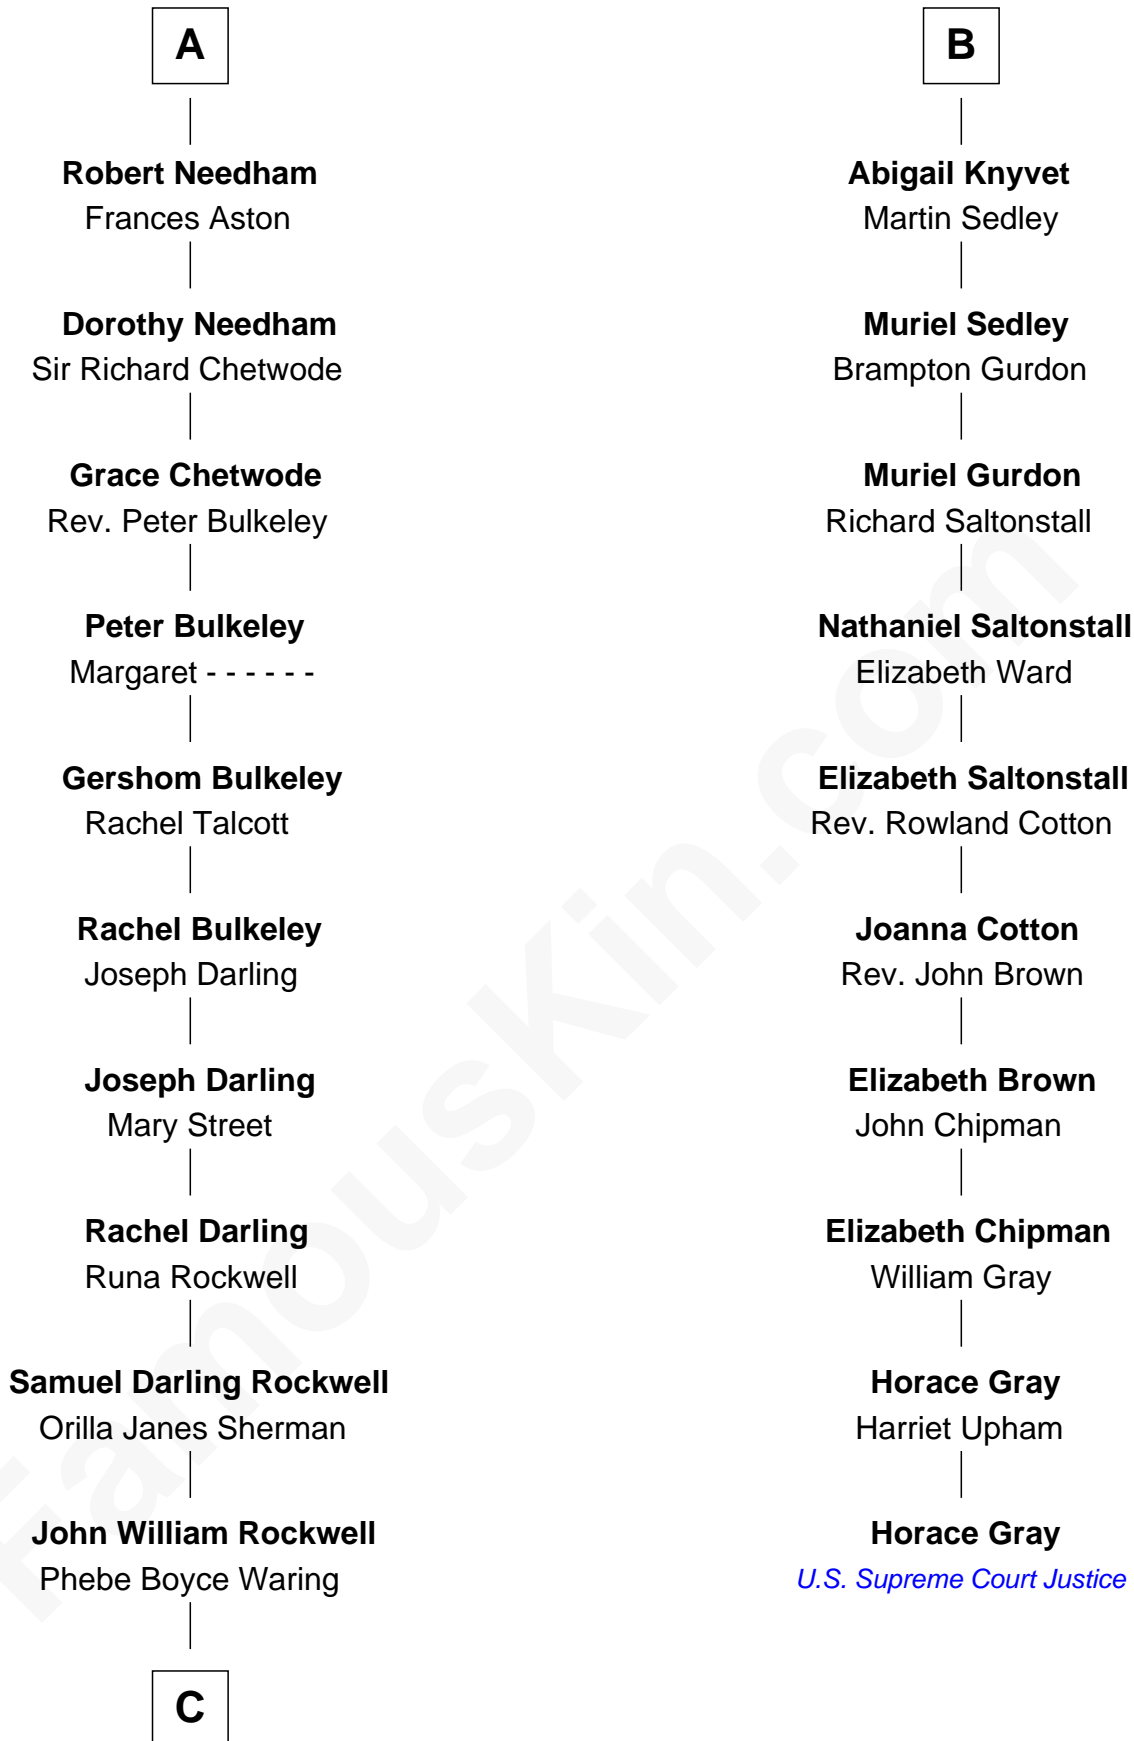

FamousKin.com
Relationship Chart of
Norman Rockwell
American Artist

16th cousin 2 times removed of
Horace Gray
U.S. Supreme Court Justice

C

—
Jarvis Waring Rockwell

Anne Mary Hill

—
Norman Rockwell

American Artist

FamousKin.com