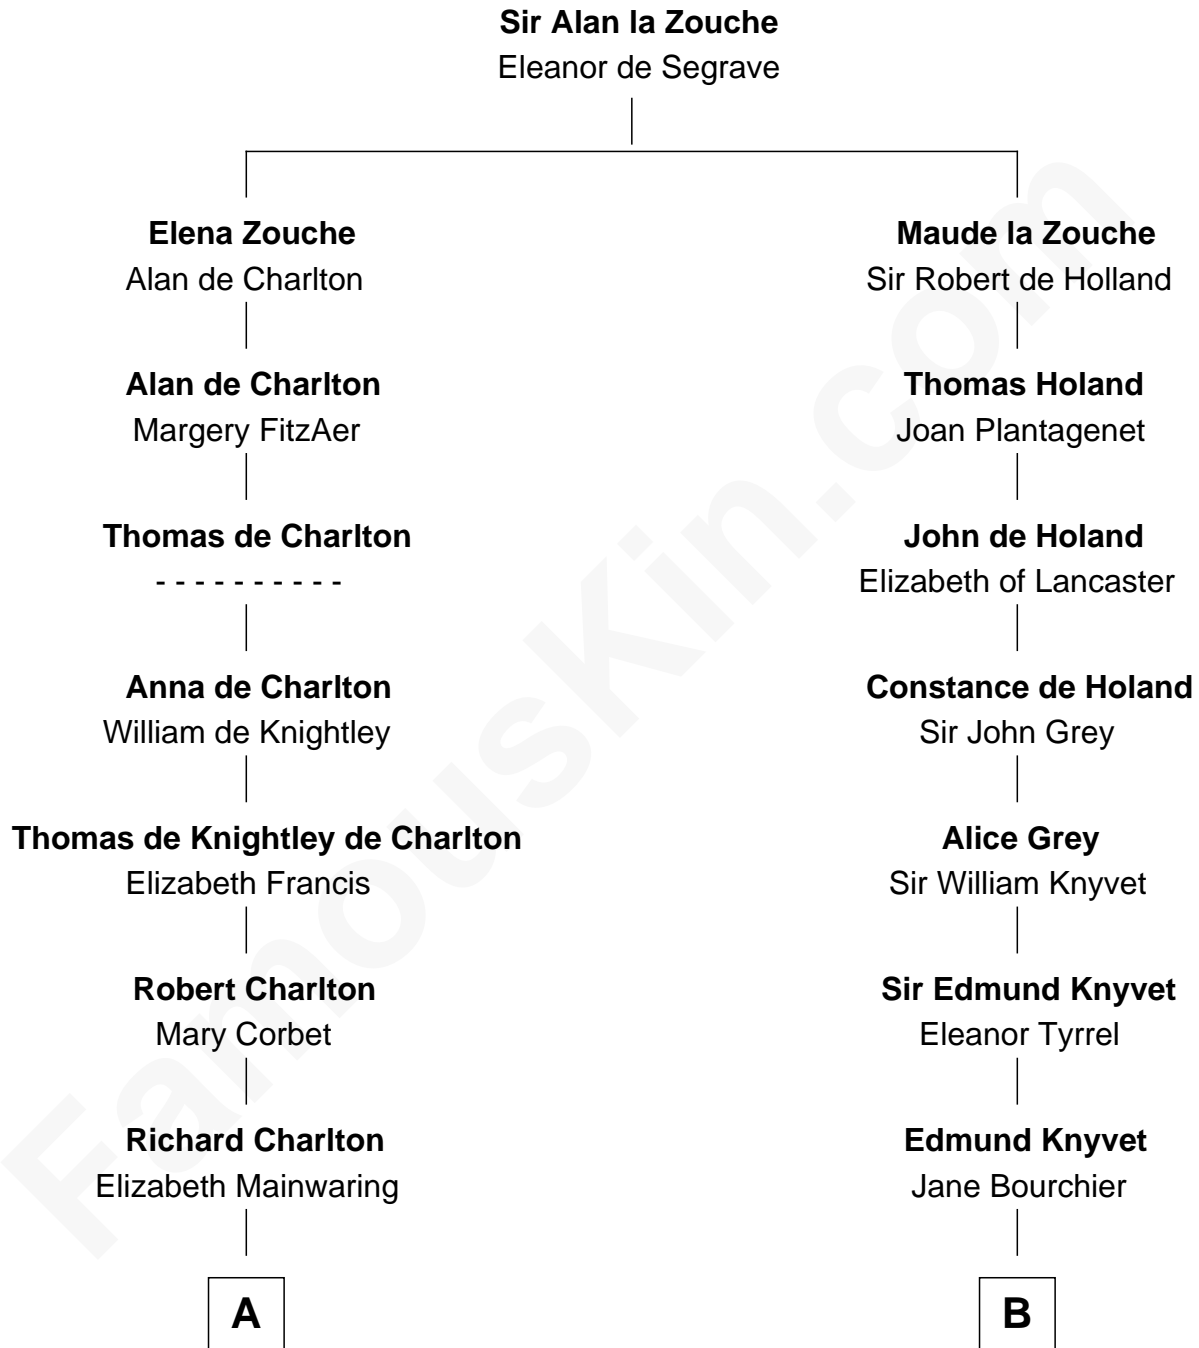

FamousKin.com
Relationship Chart of
Norman Rockwell
American Artist

17th cousin 2 times removed of
Horace Gray
U.S. Supreme Court Justice

C

—
John William Rockwell

Phebe Boyce Waring

—
Jarvis Waring Rockwell

Anne Mary Hill

—
Norman Rockwell

American Artist

FamousKin.com