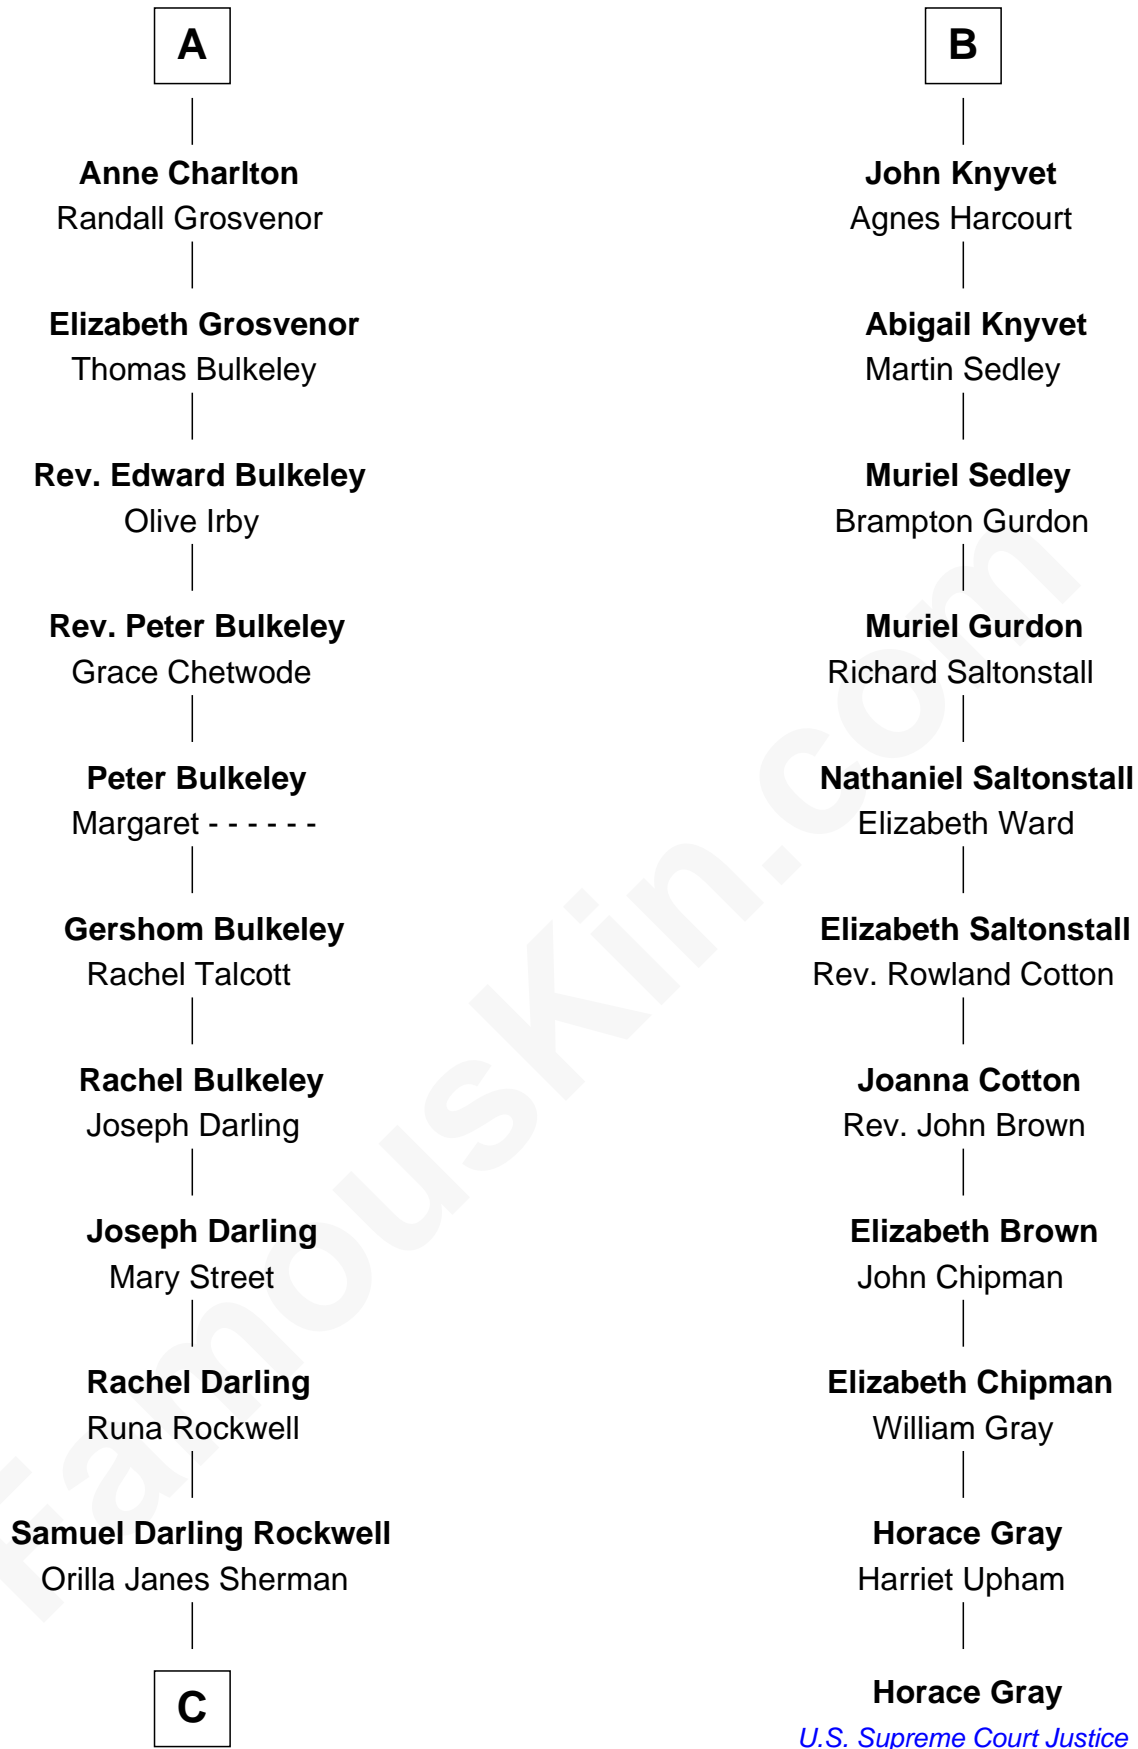

FamousKin.com
Relationship Chart of
Norman Rockwell
American Artist

17th cousin 2 times removed of
Horace Gray
U.S. Supreme Court Justice

C

—
John William Rockwell

Phebe Boyce Waring

—
Jarvis Waring Rockwell

Anne Mary Hill

—
Norman Rockwell

American Artist

FamousKin.com