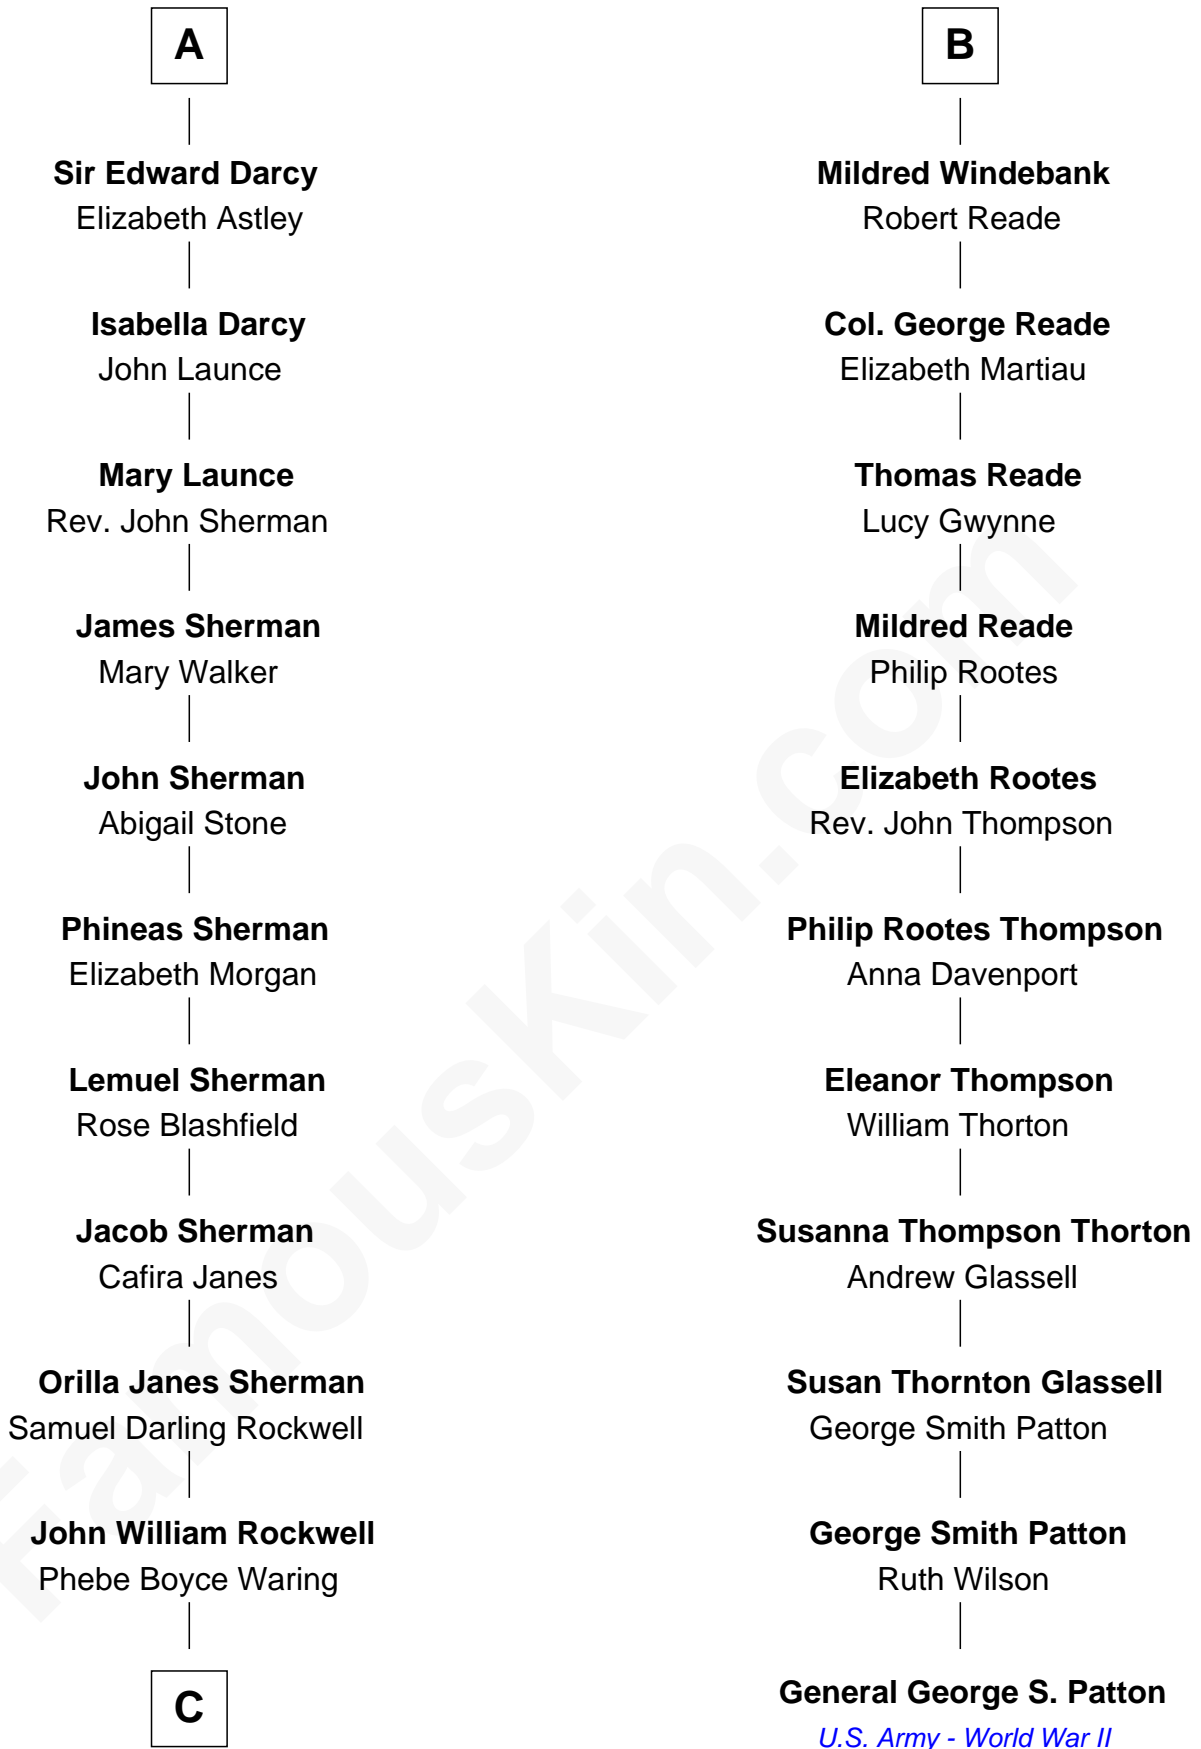

FamousKin.com
Relationship Chart of
Norman Rockwell
American Artist

17th cousin 1 time removed of
General George S. Patton
U.S. Army - World War II

C

Jarvis Waring Rockwell

Anne Mary Hill

Norman Rockwell

American Artist

FamousKin.com