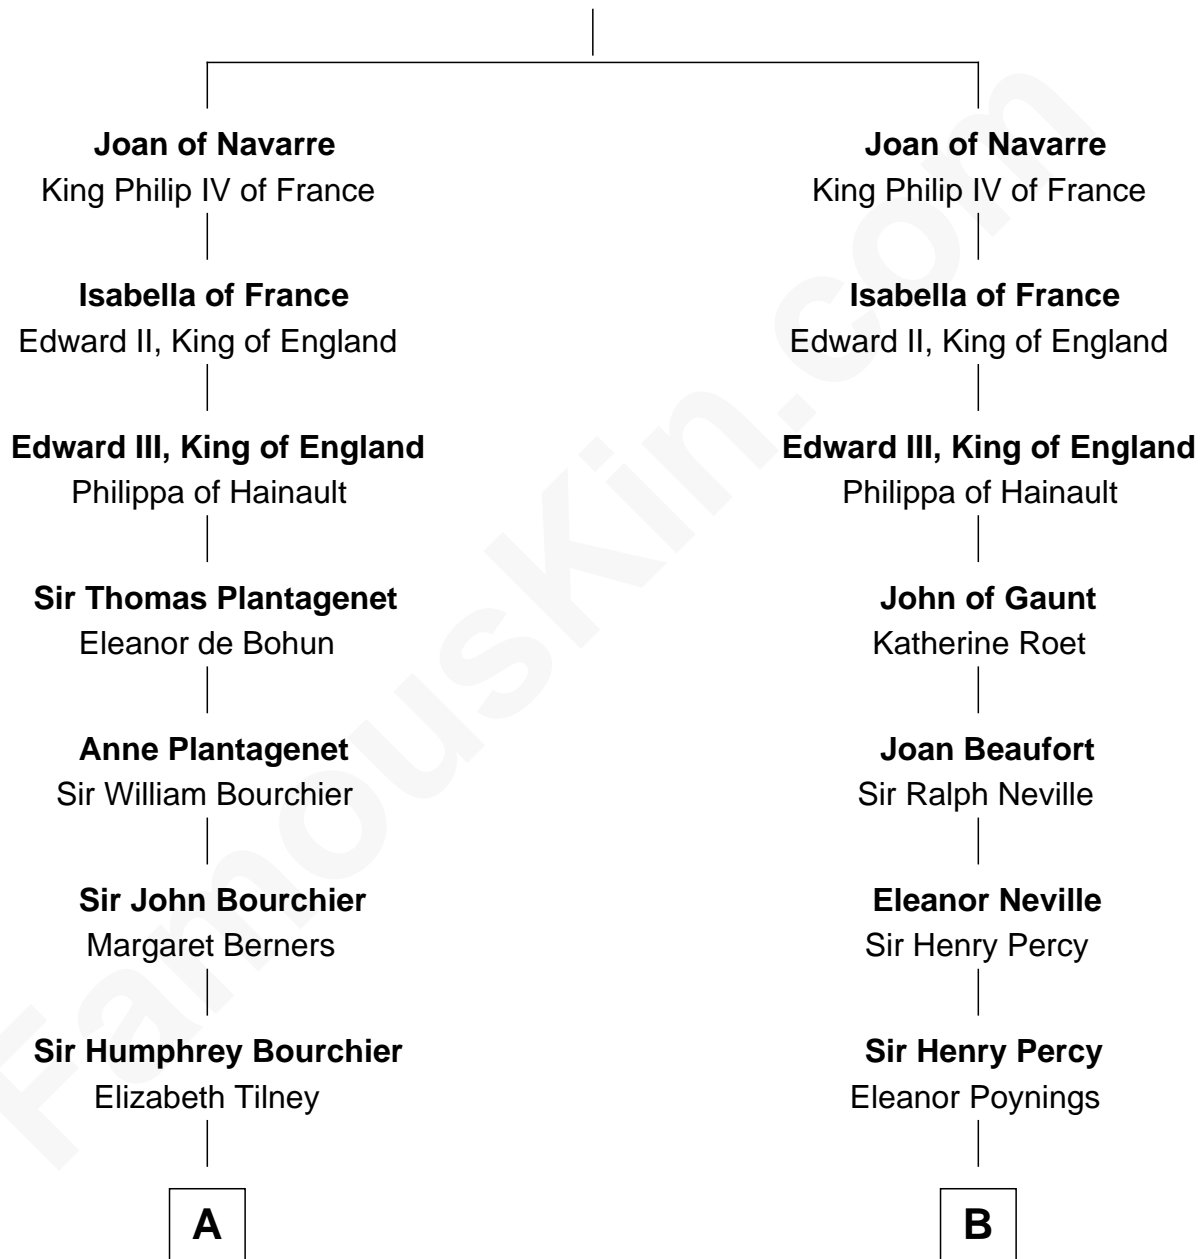

## Relationship Chart of

### Norman Rockwell

*American Artist*

21st cousin of

### General George S. Patton

*U.S. Army - World War II*

#### King Henry I of Navarre

Blanche of Artois

**C**

**Jacob Sherman**

Cafira Janes

**Orilla Janes Sherman**  
Samuel Darling Rockwell

**John William Rockwell**  
Phebe Boyce Waring

**Jarvis Waring Rockwell**  
Anne Mary Hill