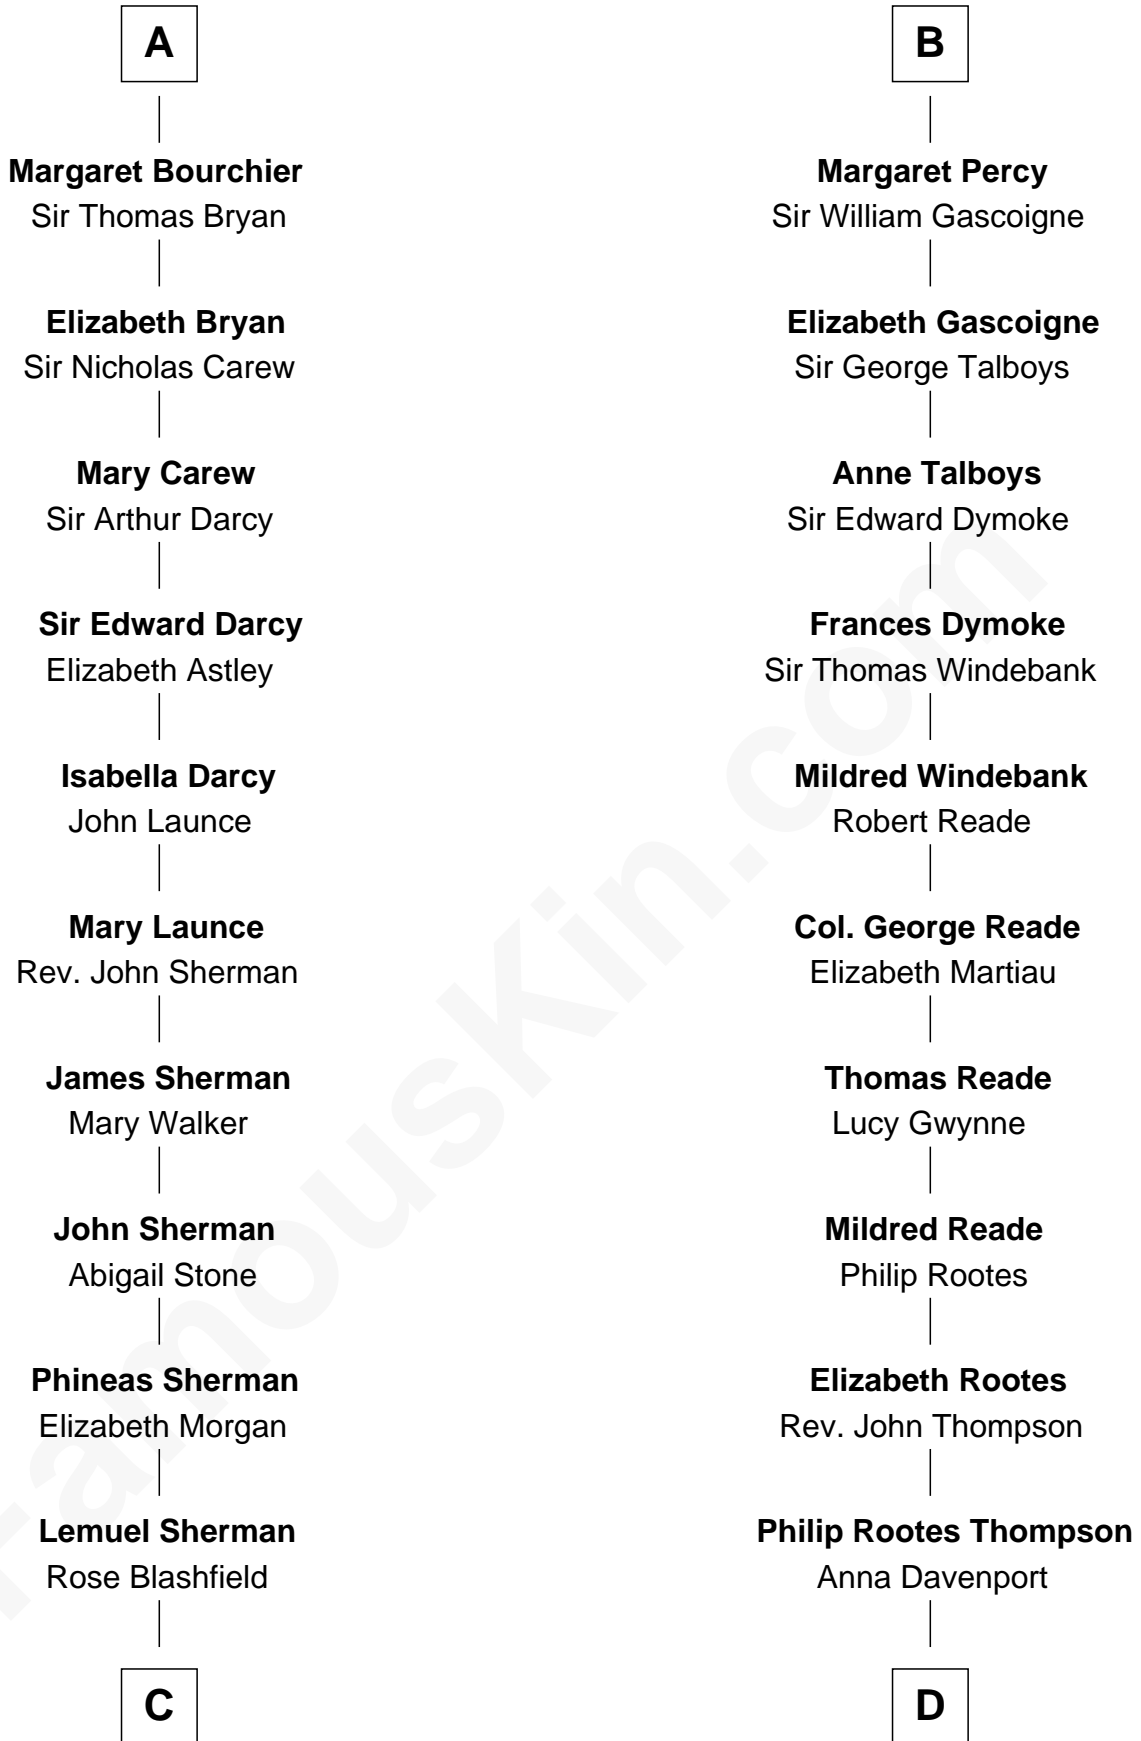

### Norman Rockwell

*American Artist*

21st cousin of

### General George S. Patton

*U.S. Army - World War II*

#### King Henry I of Navarre

Blanche of Artois

**C**

**Jacob Sherman**

Cafira Janes

**Orilla Janes Sherman**  
Samuel Darling Rockwell

**John William Rockwell**  
Phebe Boyce Waring

**Jarvis Waring Rockwell**  
Anne Mary Hill

**Norman Rockwell**  
*American Artist*

**D**

**Eleanor Thompson**

William Thorton

**Susanna Thompson Thorton**  
Andrew Glassell

**Susan Thornton Glassell**  
George Smith Patton

**George Smith Patton**  
Ruth Wilson