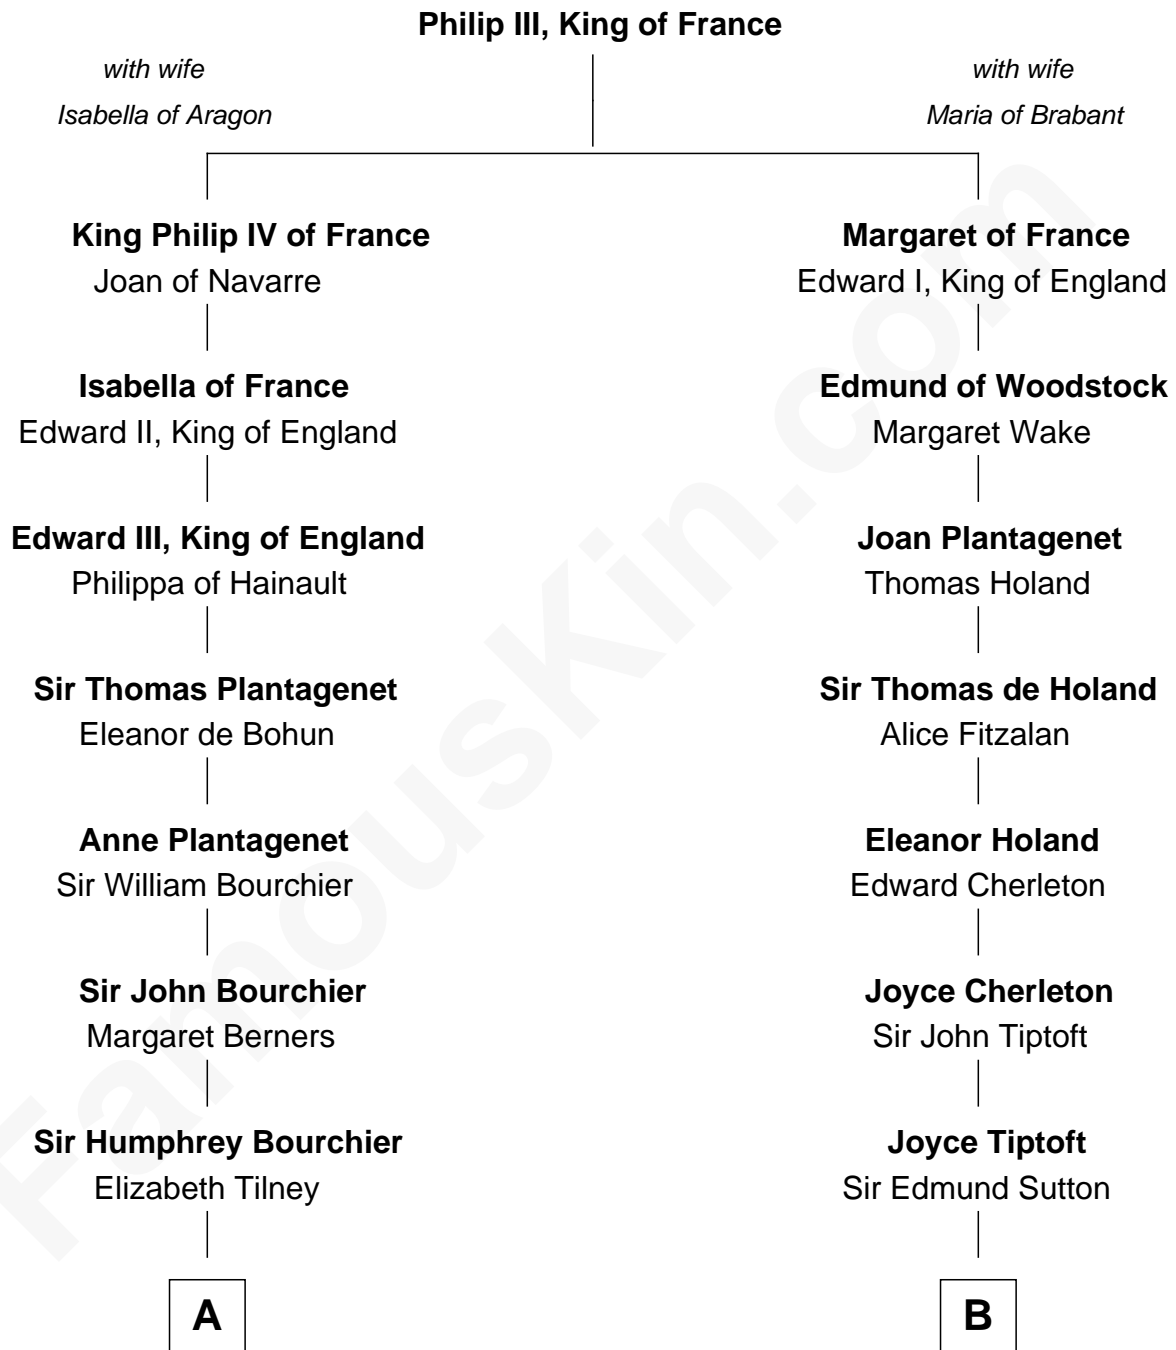

FamousKin.com

Relationship Chart of

Norman Rockwell

American Artist

21st cousin of

General George S. Patton

U.S. Army - World War II

C

Jacob Sherman

Cafira Janes

Orilla Janes Sherman
Samuel Darling Rockwell

John William Rockwell
Phebe Boyce Waring

Jarvis Waring Rockwell
Anne Mary Hill

Norman Rockwell
American Artist

D

William Thorton