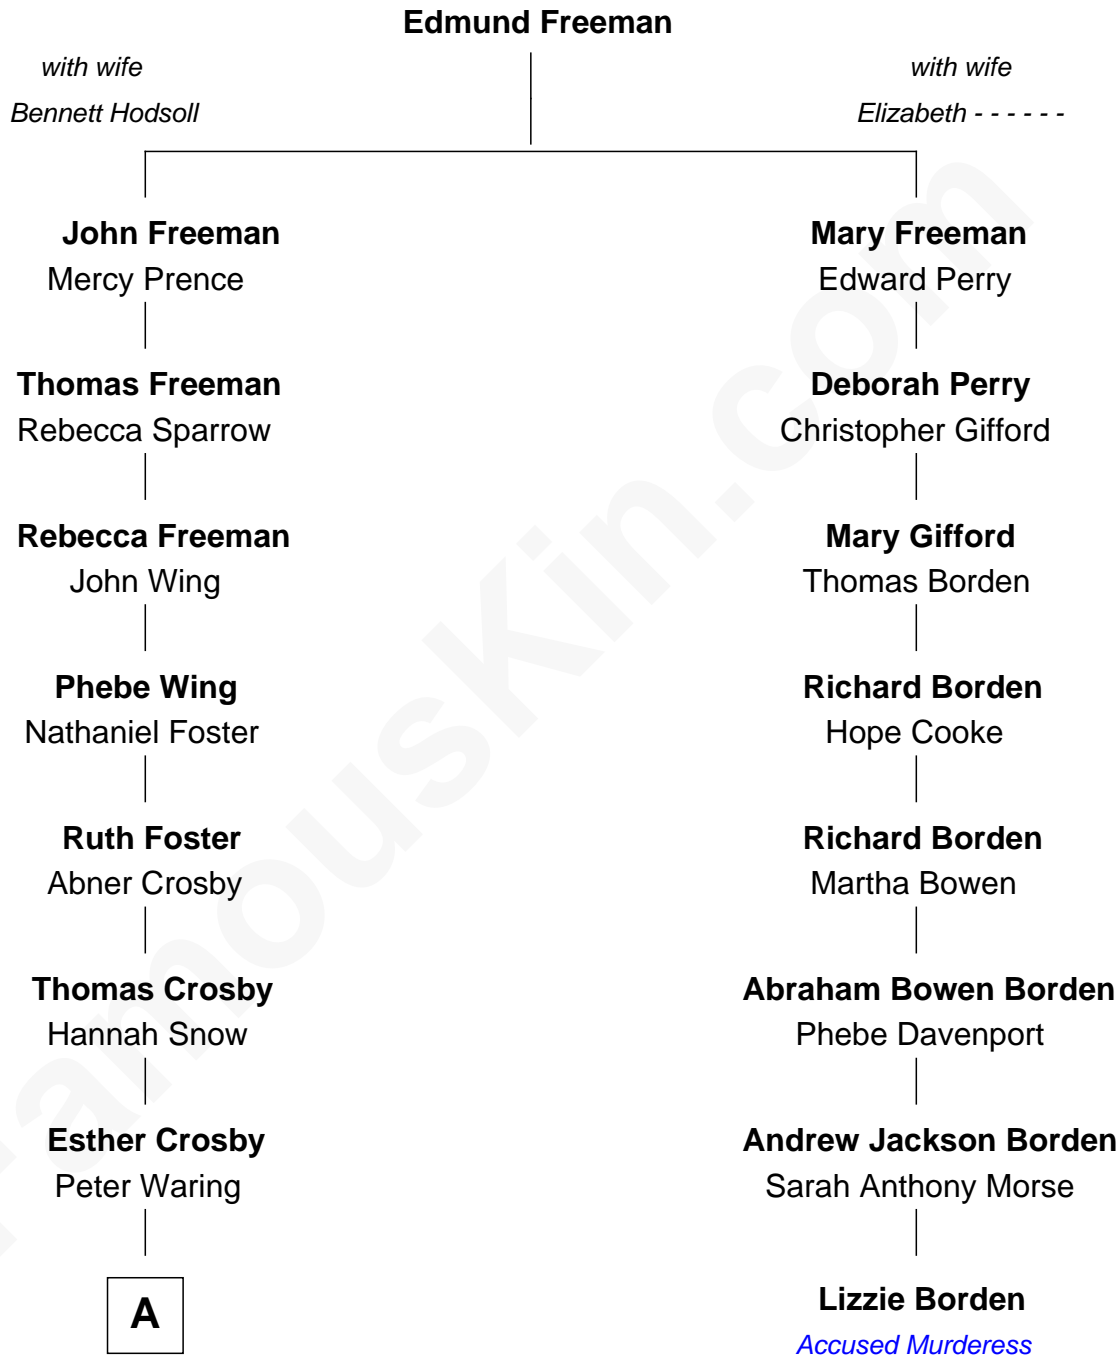

FamousKin.com
Relationship Chart of
Norman Rockwell
American Artist

7th cousin 3 times removed of
Lizzie Borden
Accused Murderess

A

—
Jarvis Augustus Waring

Nancy Odell Boyce

—
Phebe Boyce Waring

John William Rockwell

—
Jarvis Waring Rockwell

Anne Mary Hill

—
Norman Rockwell

American Artist

FamousKin.com