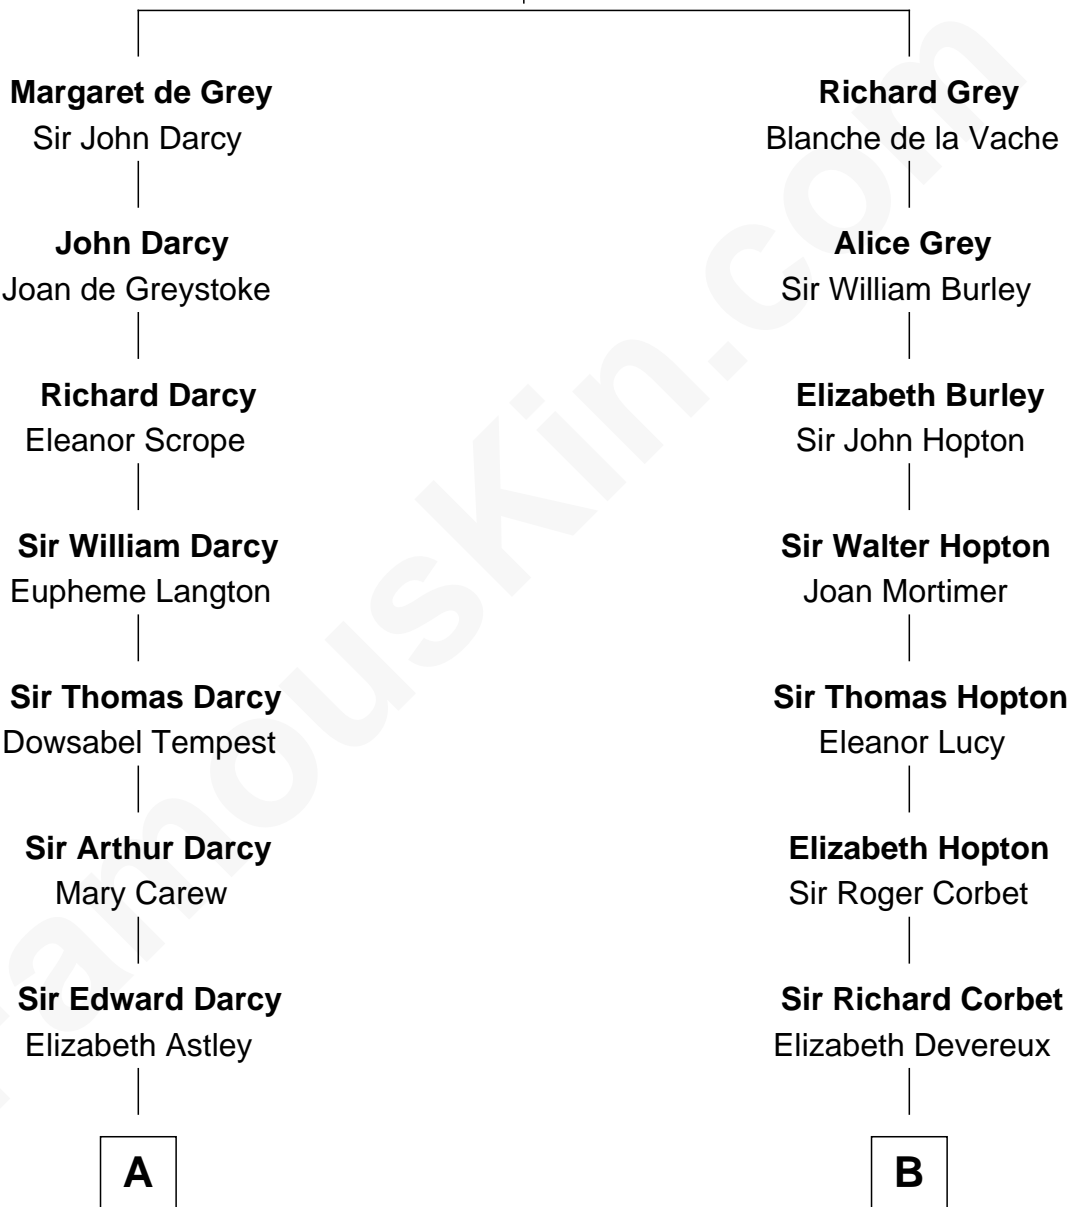

FamousKin.com
Relationship Chart of
Norman Rockwell
American Artist

17th cousin 4 times removed of
Lizzie Borden
Accused Murderess

Sir Henry de Grey
 Elizabeth Talbot

C

—
Susanna Tripp

John Vinnicum

—
Sarah L. Vinnicum

Joseph Morse

—
Anthony Morse

Rhoda Morrison

—
Sarah Anthony Morse

Andrew Jackson Borden

—
Lizzie Borden

Accused Murderess