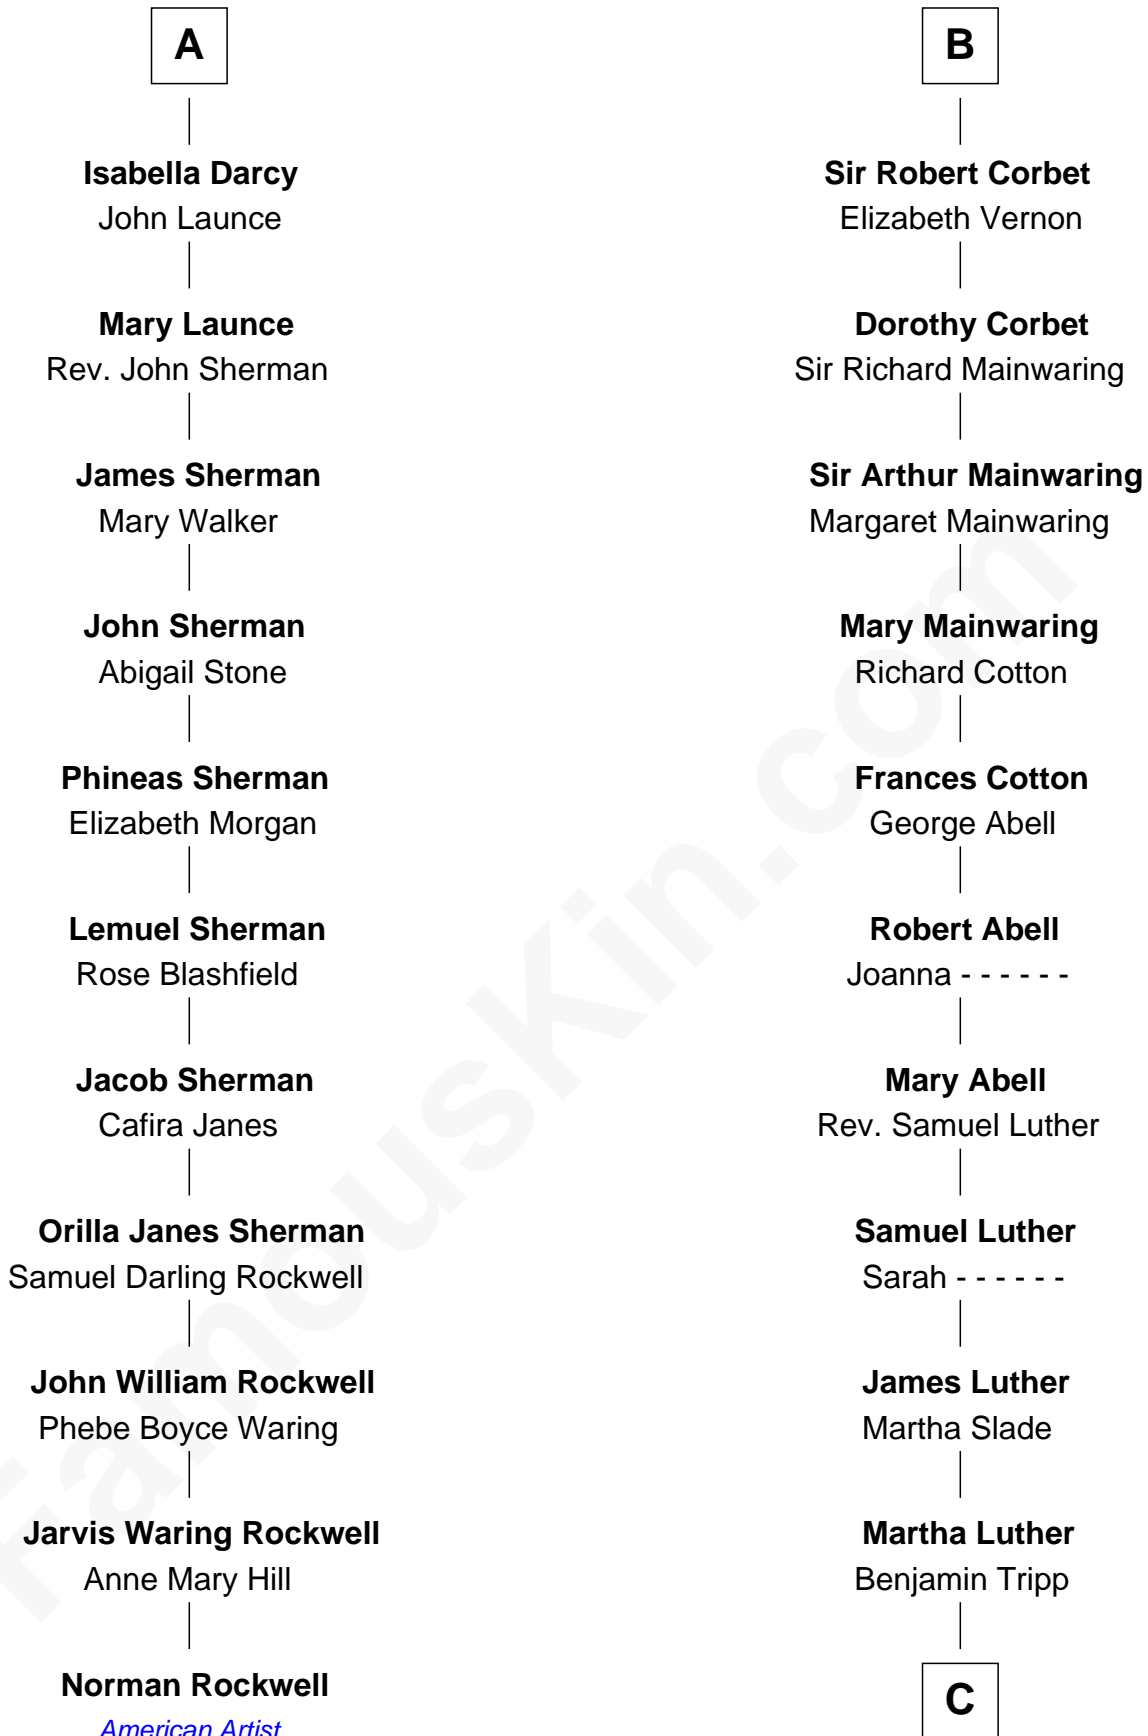

FamousKin.com
Relationship Chart of
Norman Rockwell
American Artist

17th cousin 4 times removed of
Lizzie Borden
Accused Murderess

Sir Henry de Grey
 Elizabeth Talbot

C

—
Susanna Tripp

John Vinnicum

—
Sarah L. Vinnicum

Joseph Morse

—
Anthony Morse

Rhoda Morrison

—
Sarah Anthony Morse

Andrew Jackson Borden

—
Lizzie Borden

Accused Murderess