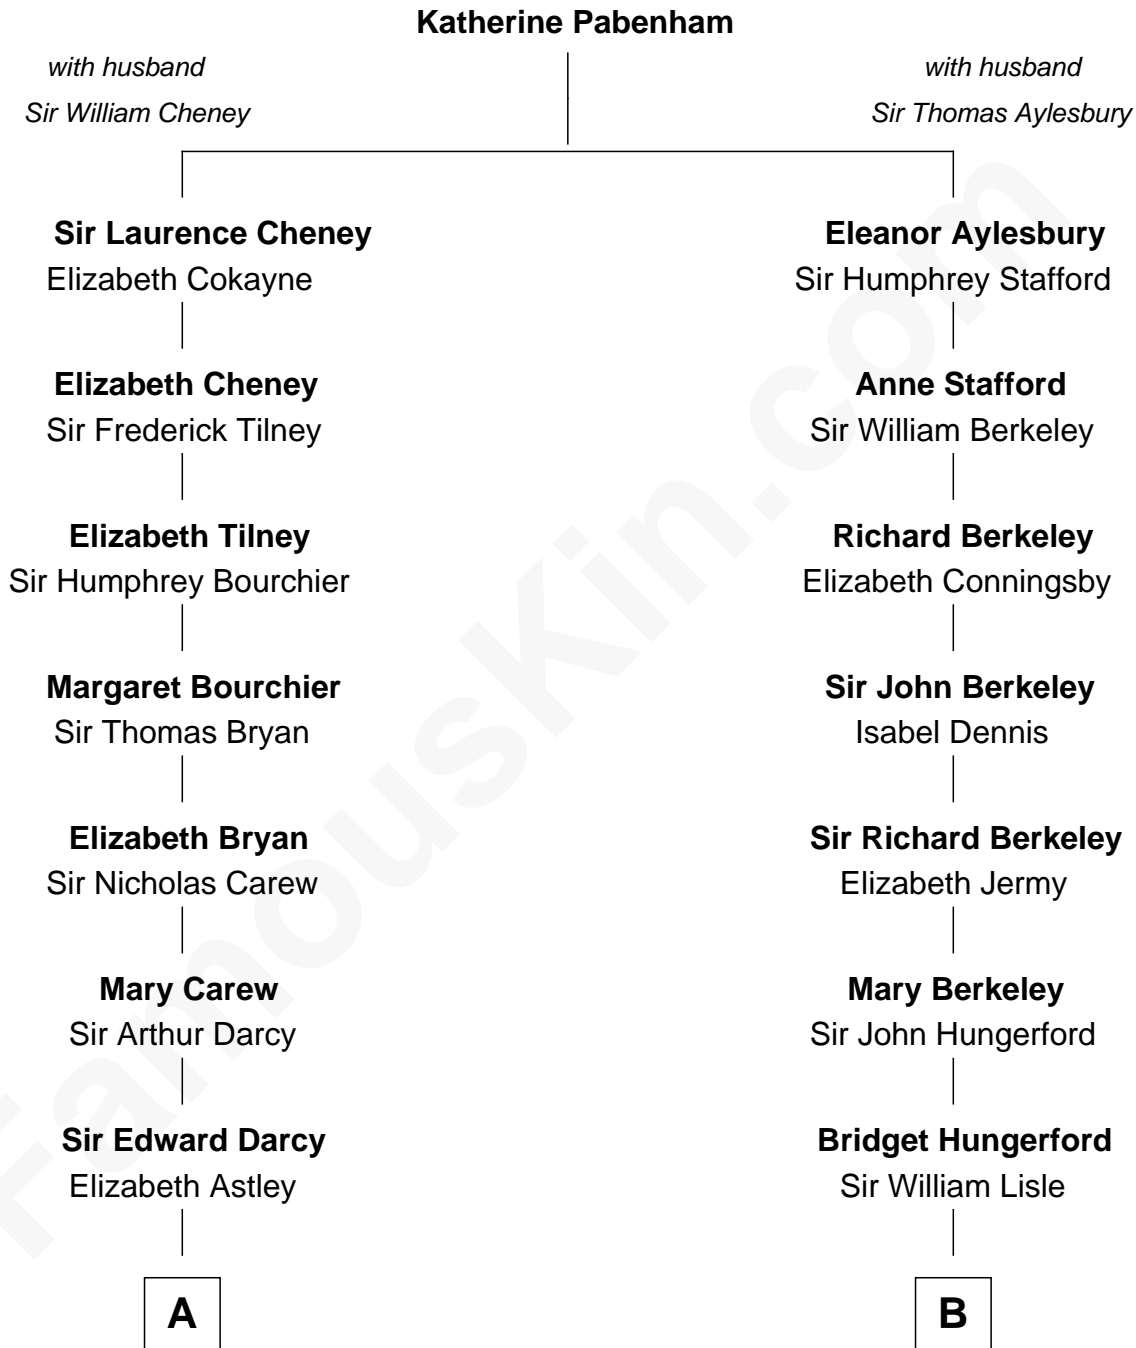

FamousKin.com
Relationship Chart of
Norman Rockwell
American Artist

17th cousin 1 time removed of
Warren Buffett
Chairman & CEO, Berkshire Hathaway

C

Leila Stahl

Howard Homan Buffett

Warren Buffett

Chairman & CEO, Berkshire Hathaway

FamousKin.com