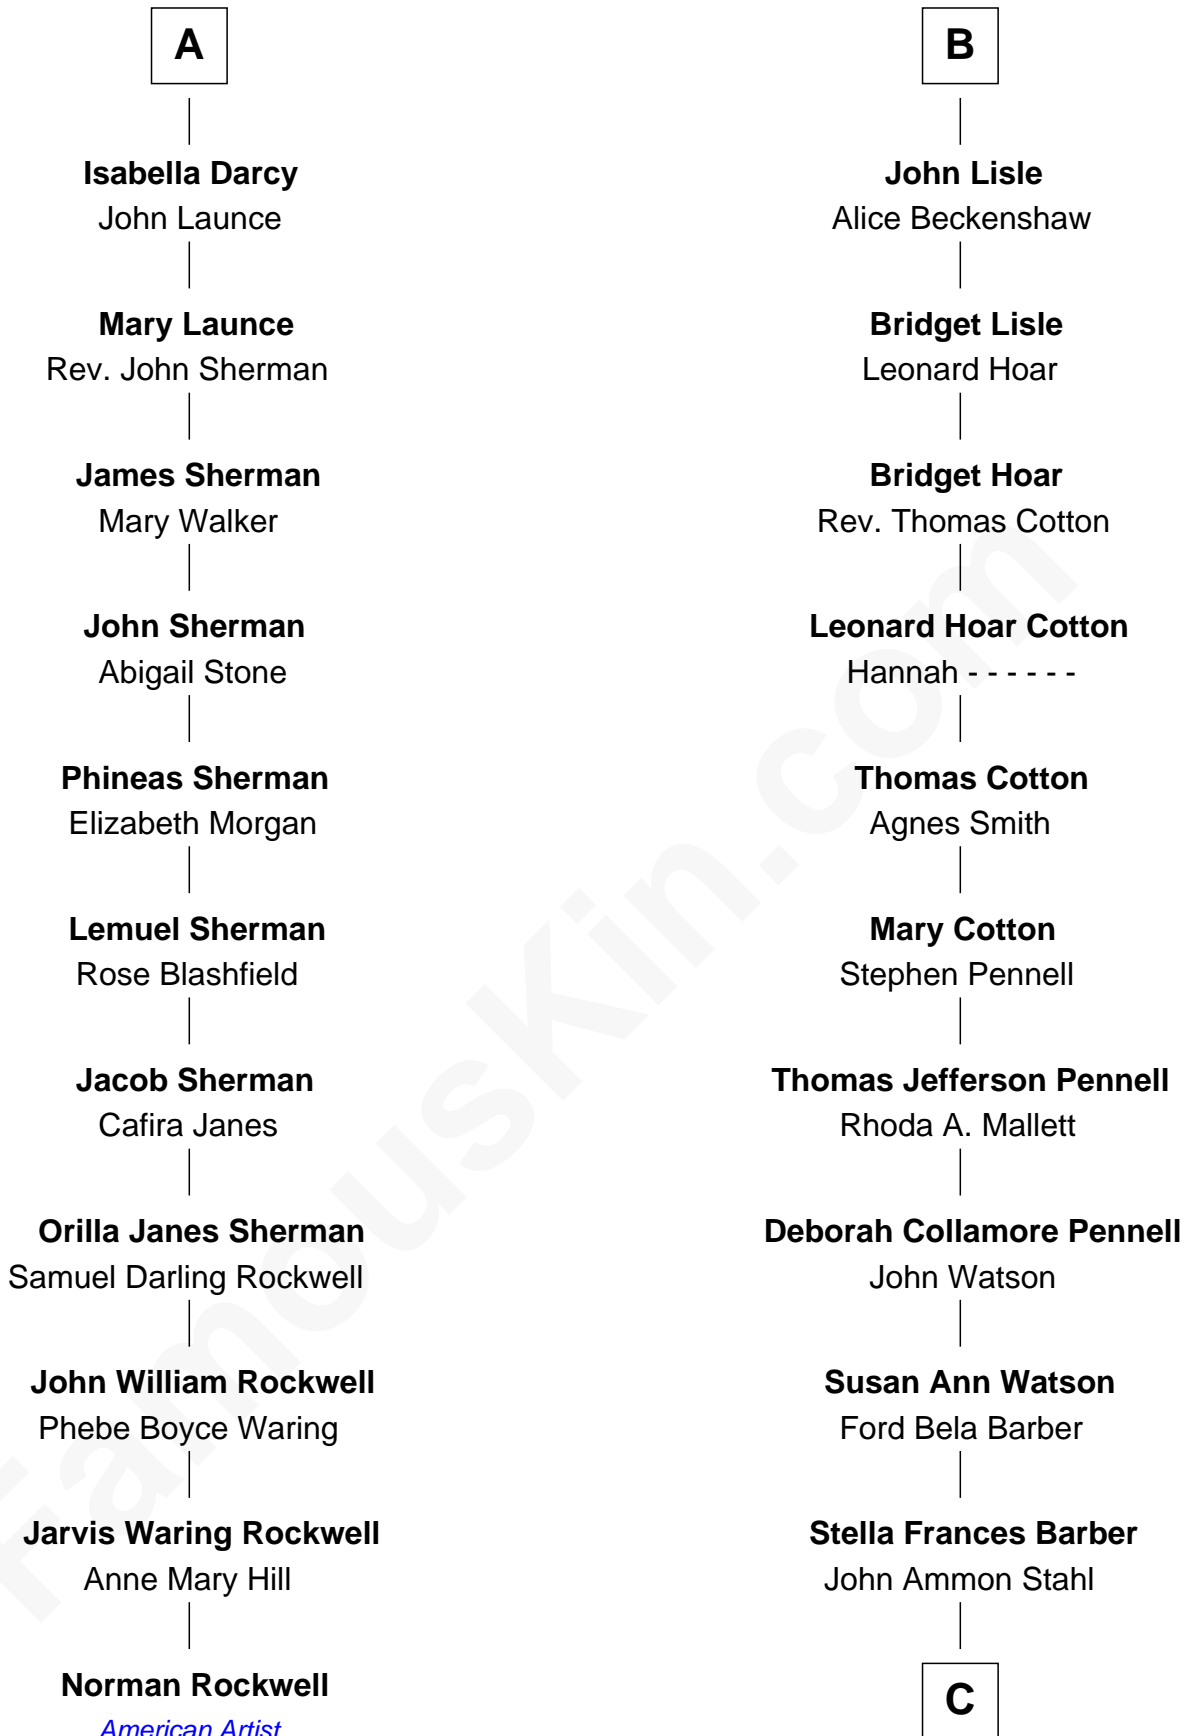

FamousKin.com
Relationship Chart of
Norman Rockwell
American Artist

17th cousin 1 time removed of
Warren Buffett
Chairman & CEO, Berkshire Hathaway

C

Leila Stahl

Howard Homan Buffett

Warren Buffett

Chairman & CEO, Berkshire Hathaway

FamousKin.com