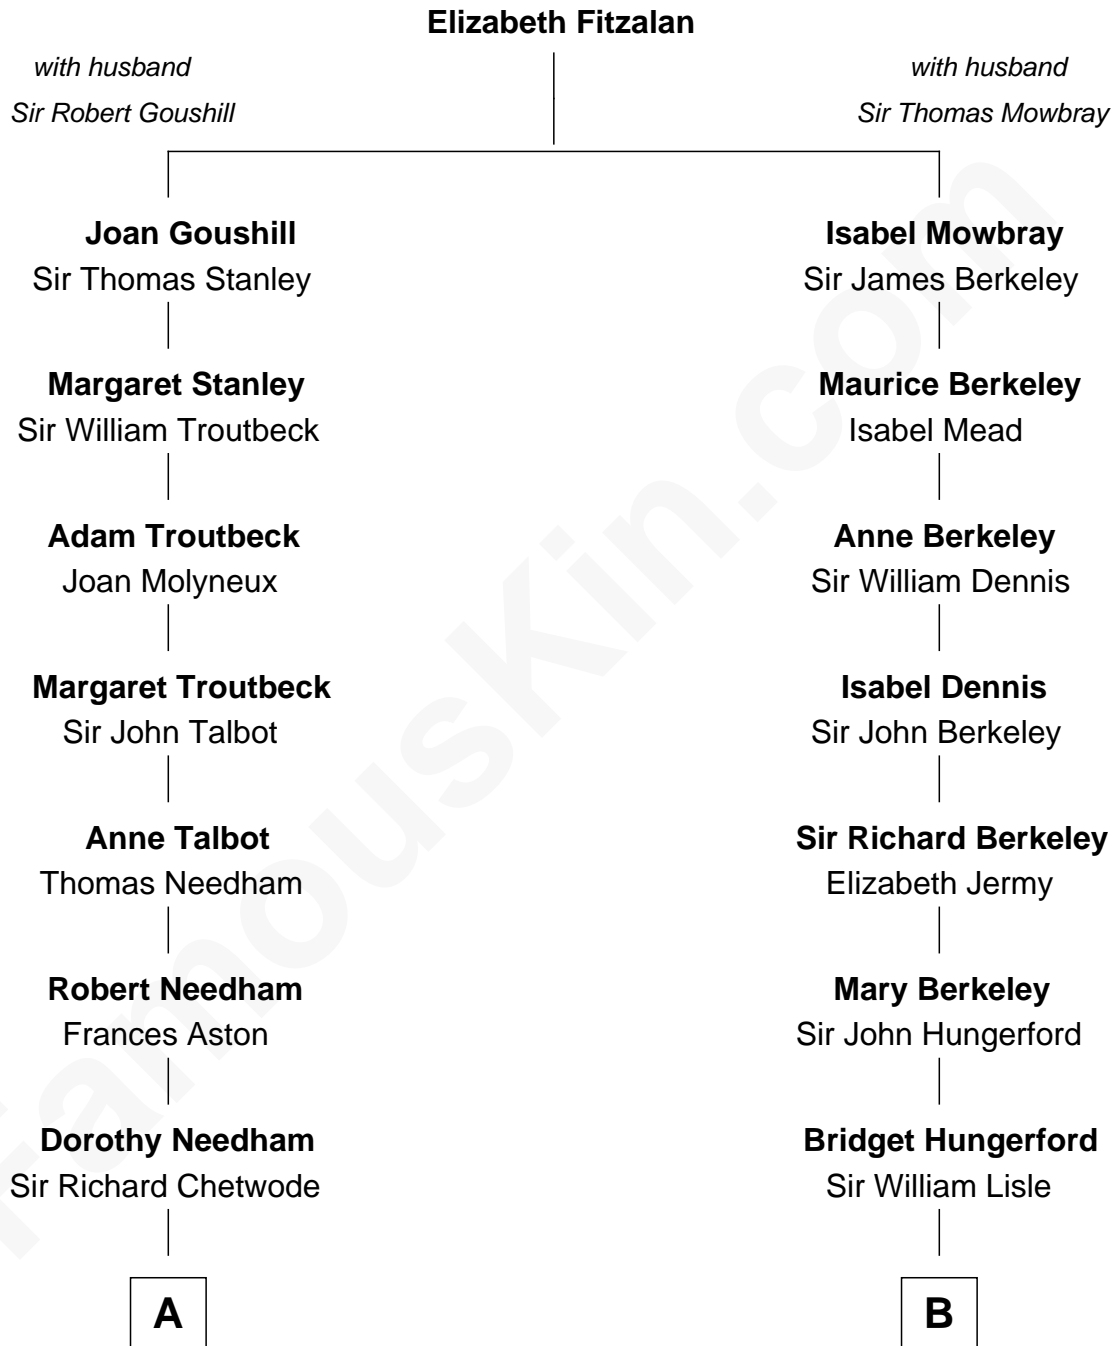

FamousKin.com

Relationship Chart of

Norman Rockwell

American Artist

16th cousin 2 times removed of

Warren Buffett
Chairman & CEO, Berkshire Hathaway

C

Leila Stahl