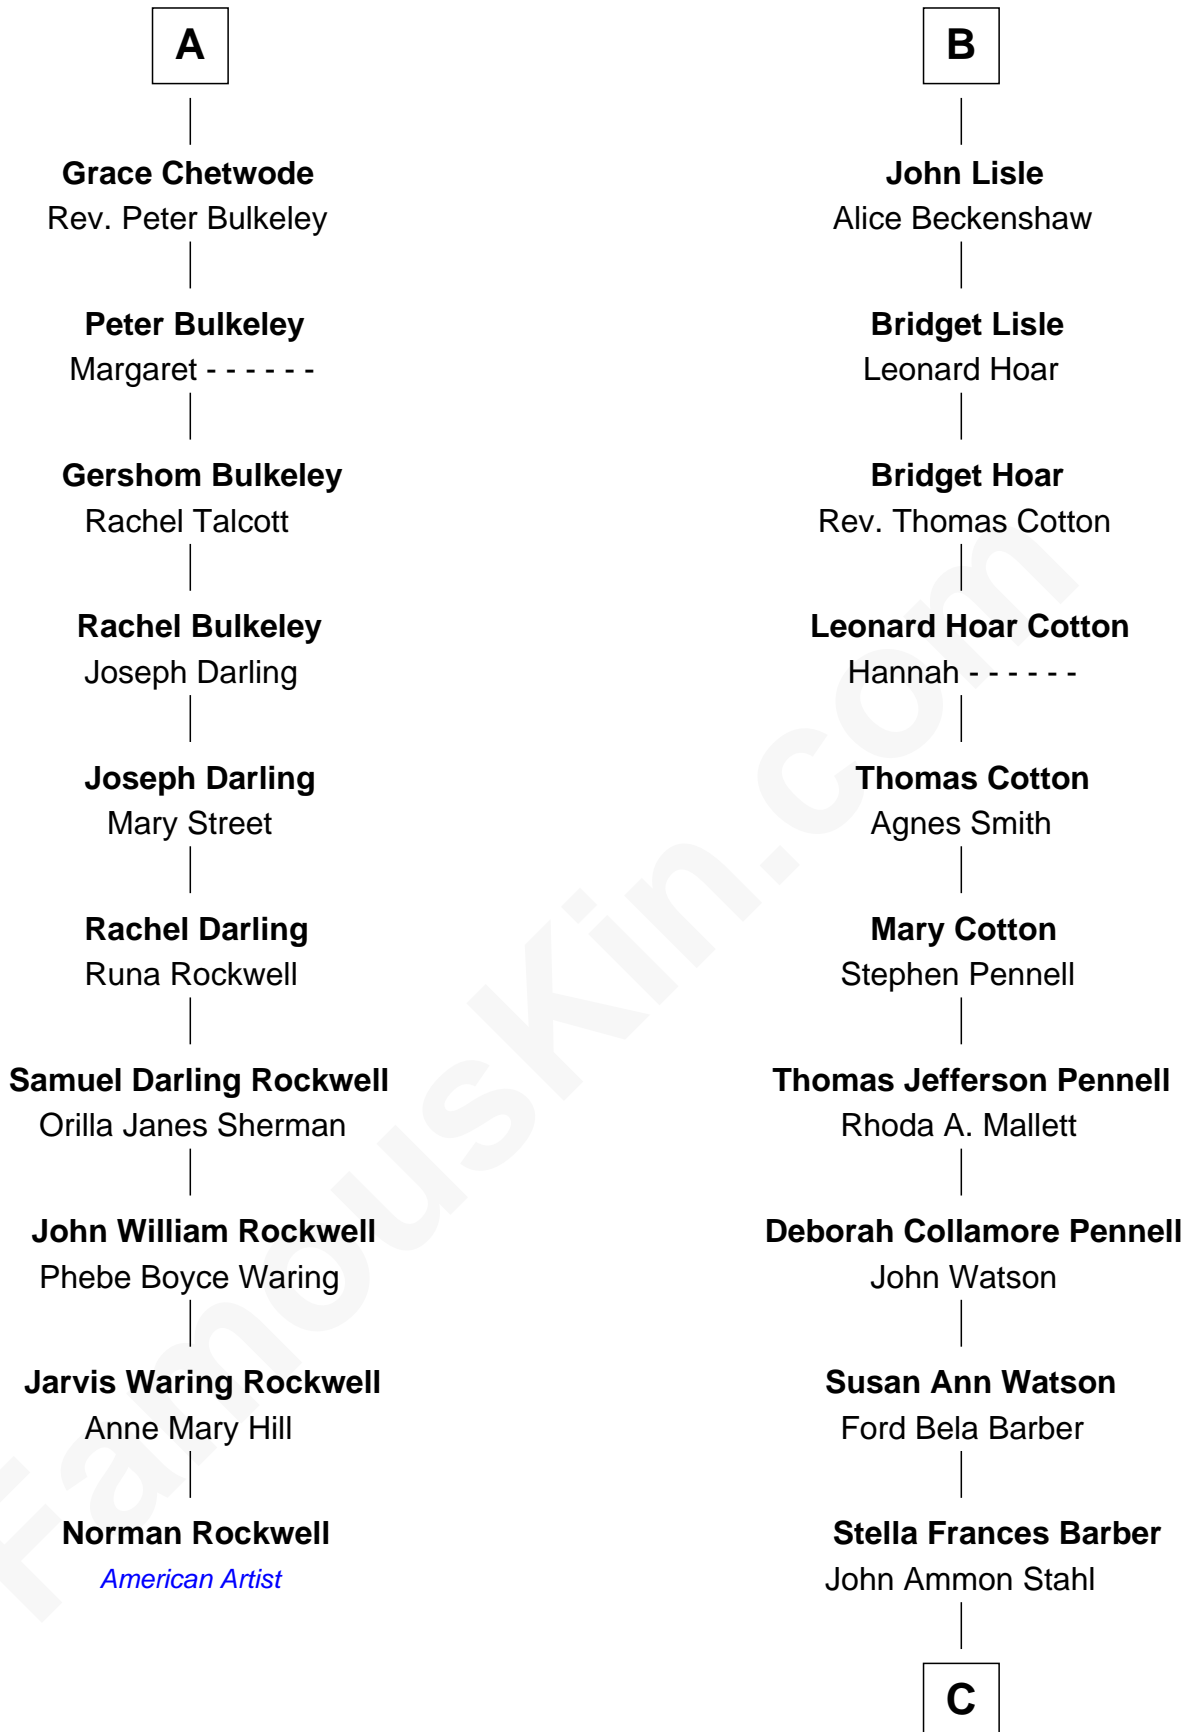

FamousKin.com

Relationship Chart of

Norman Rockwell

American Artist

16th cousin 2 times removed of

Warren Buffett
Chairman & CEO, Berkshire Hathaway

C

Leila Stahl