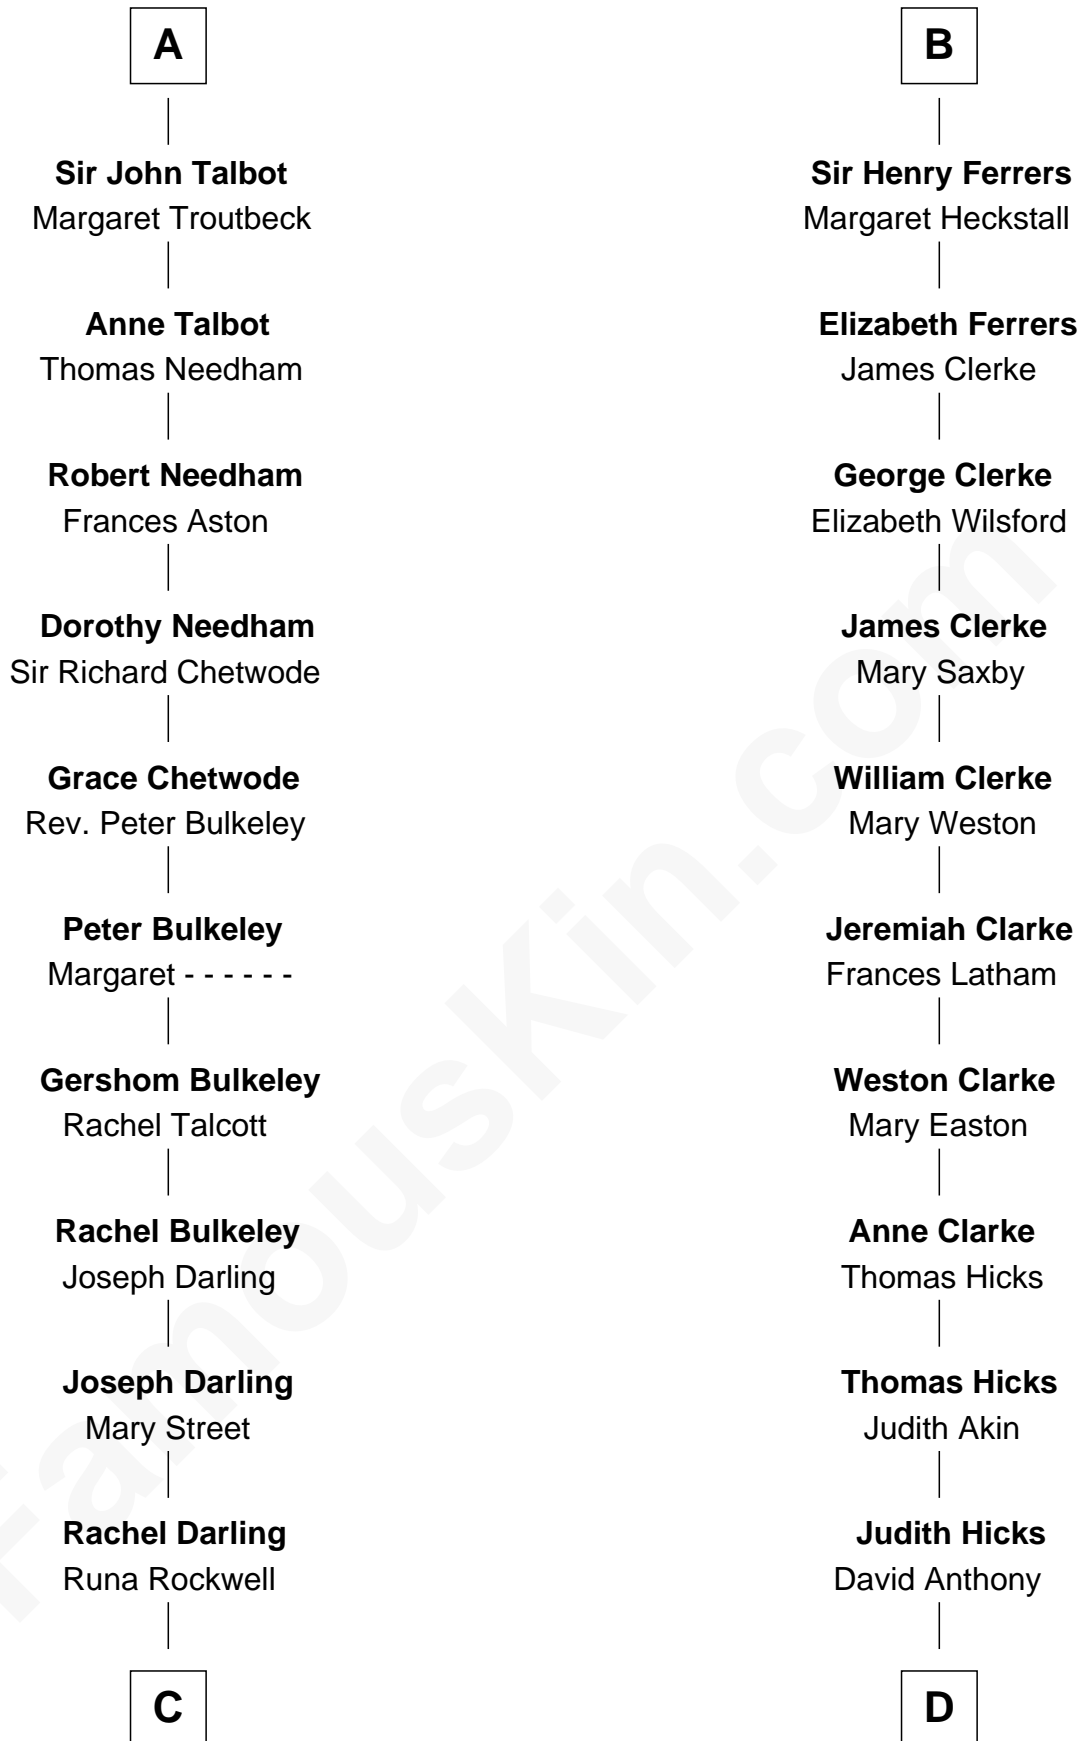

FamousKin.com
Relationship Chart of
Norman Rockwell
American Artist

19th cousin 1 time removed of

Susan B. Anthony
Women's Rights Advocate

FamousKin.com