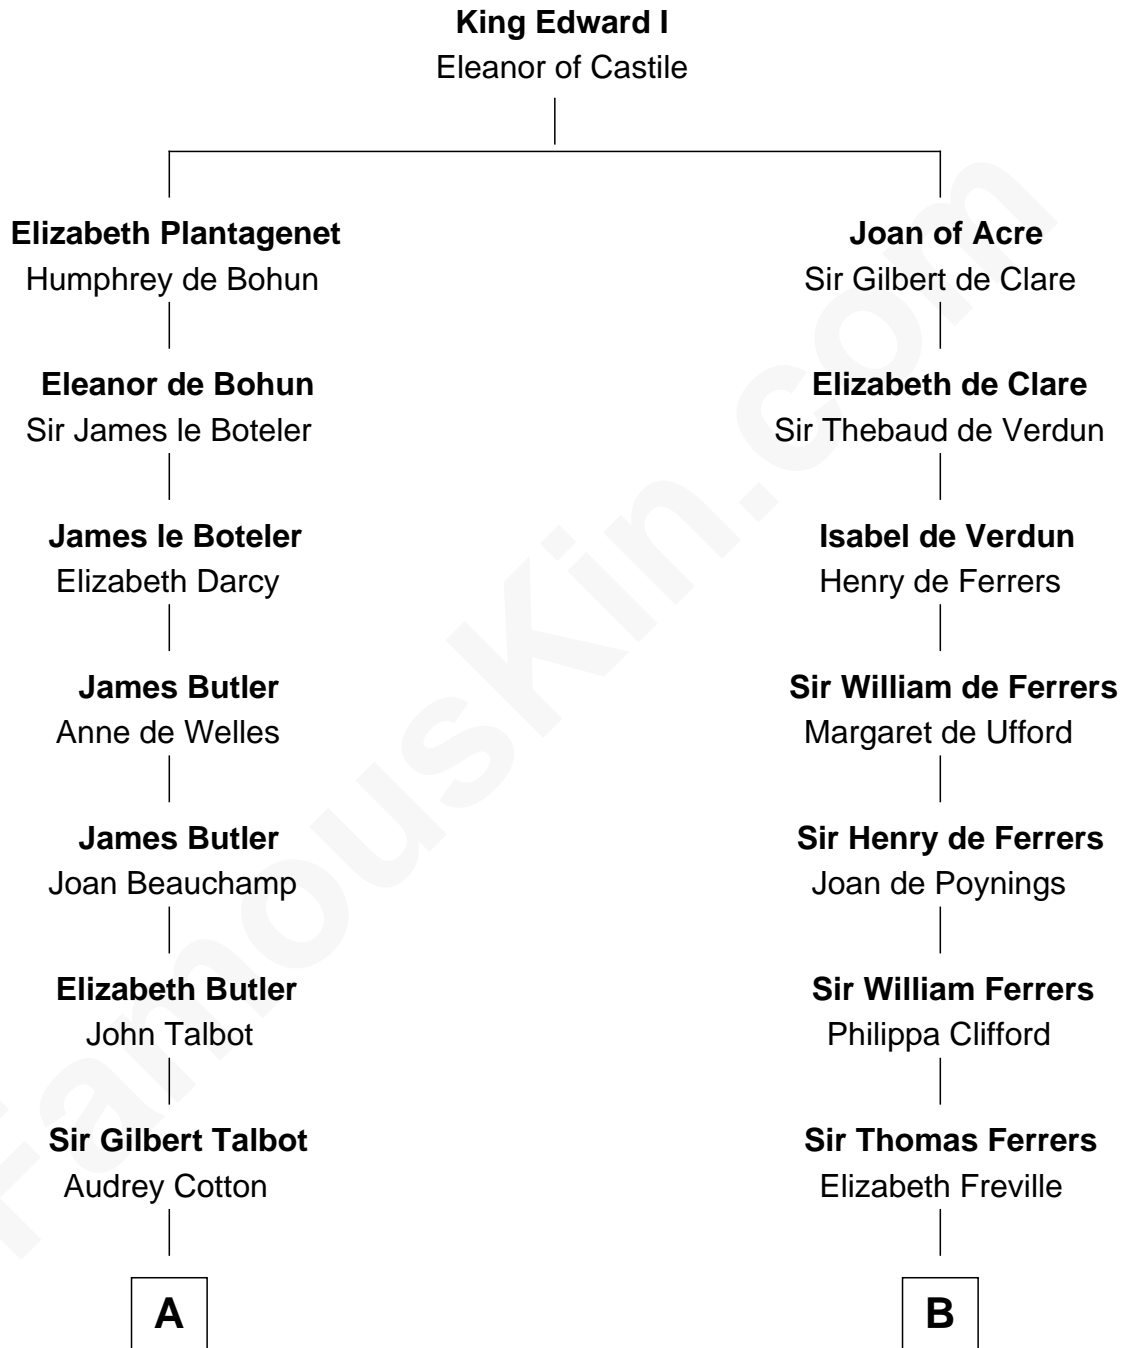

FamousKin.com
Relationship Chart of
Norman Rockwell
American Artist

19th cousin 1 time removed of

Susan B. Anthony
Women's Rights Advocate

FamousKin.com