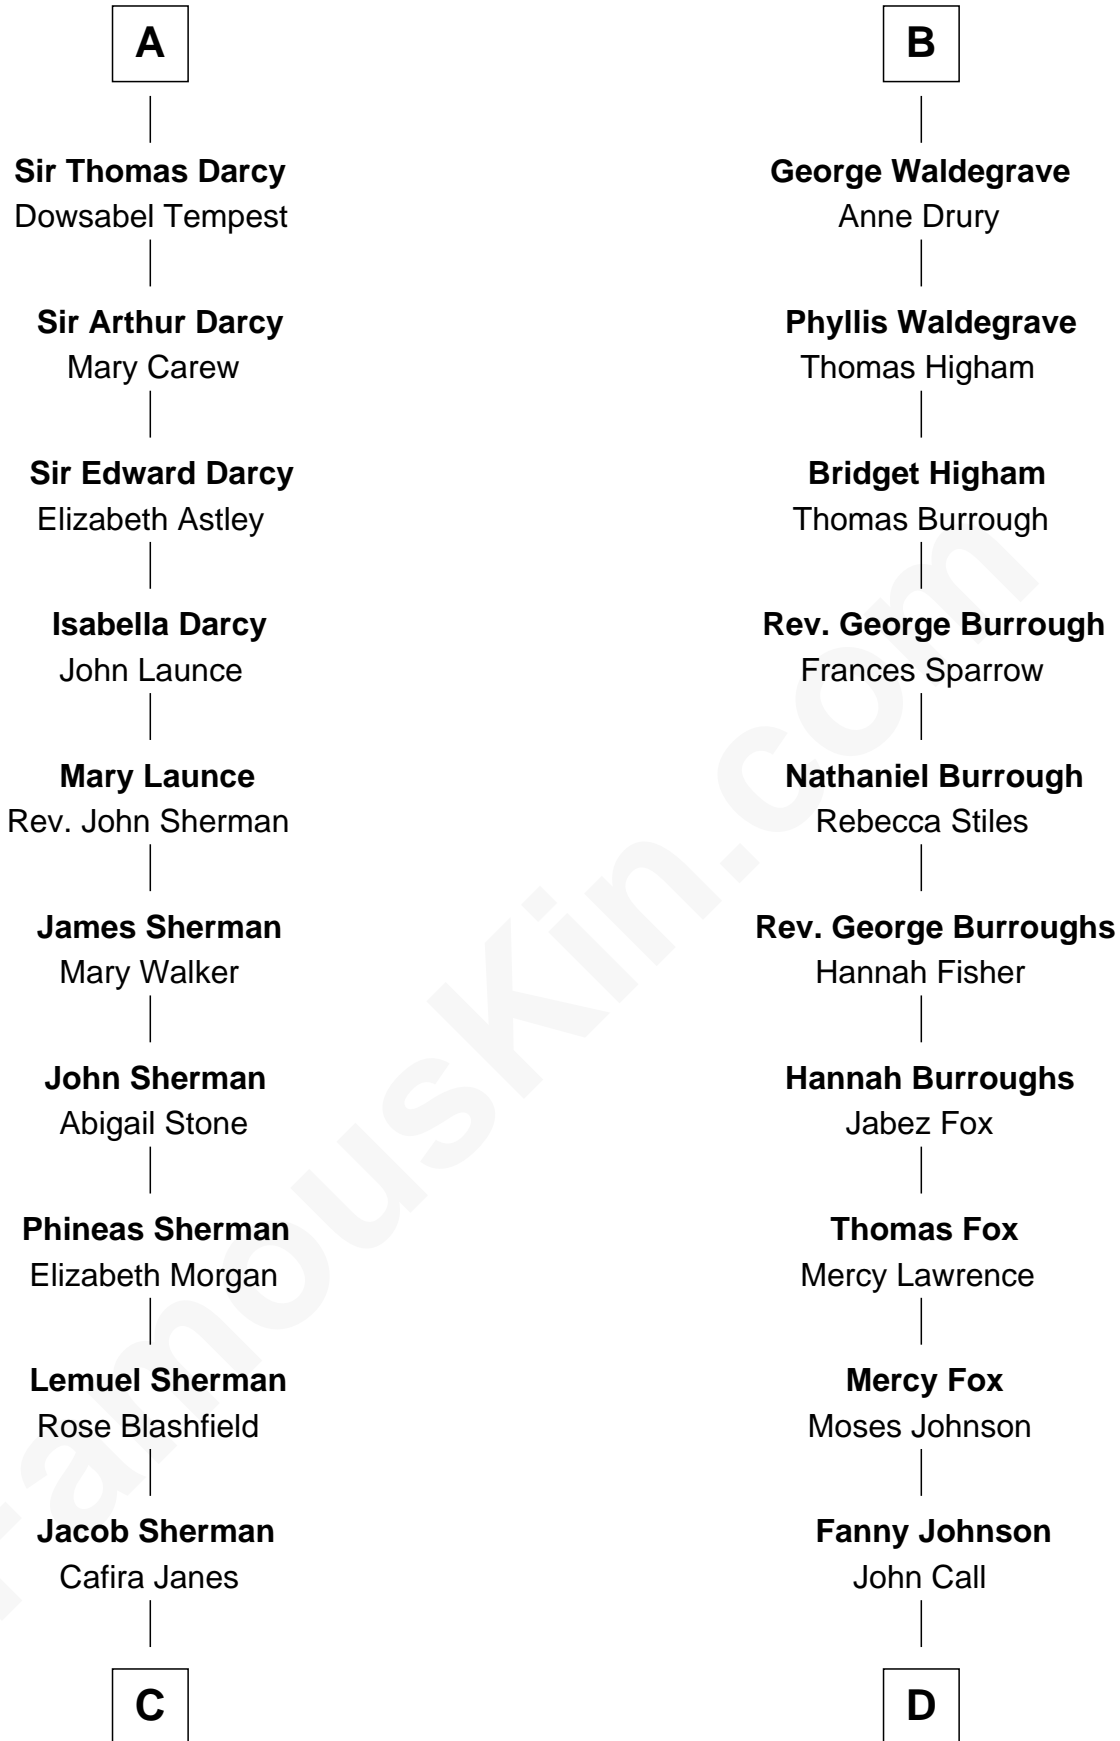

FamousKin.com Relationship Chart of

Norman Rockwell

American Artist

20th cousin of

Walt Disney

Co-Founder of The Walt Disney Company

C

Orilla Janes Sherman
Samuel Darling Rockwell

John William Rockwell
Phebe Boyce Waring

Jarvis Waring Rockwell
Anne Mary Hill

Norman Rockwell
American Artist

D

Eber Call
Violette Lawrence

Charles Call
Henrietta Gross

Flora Call
Elias Charles Disney

Walt Disney
Co-Founder of The Walt Disney Co.