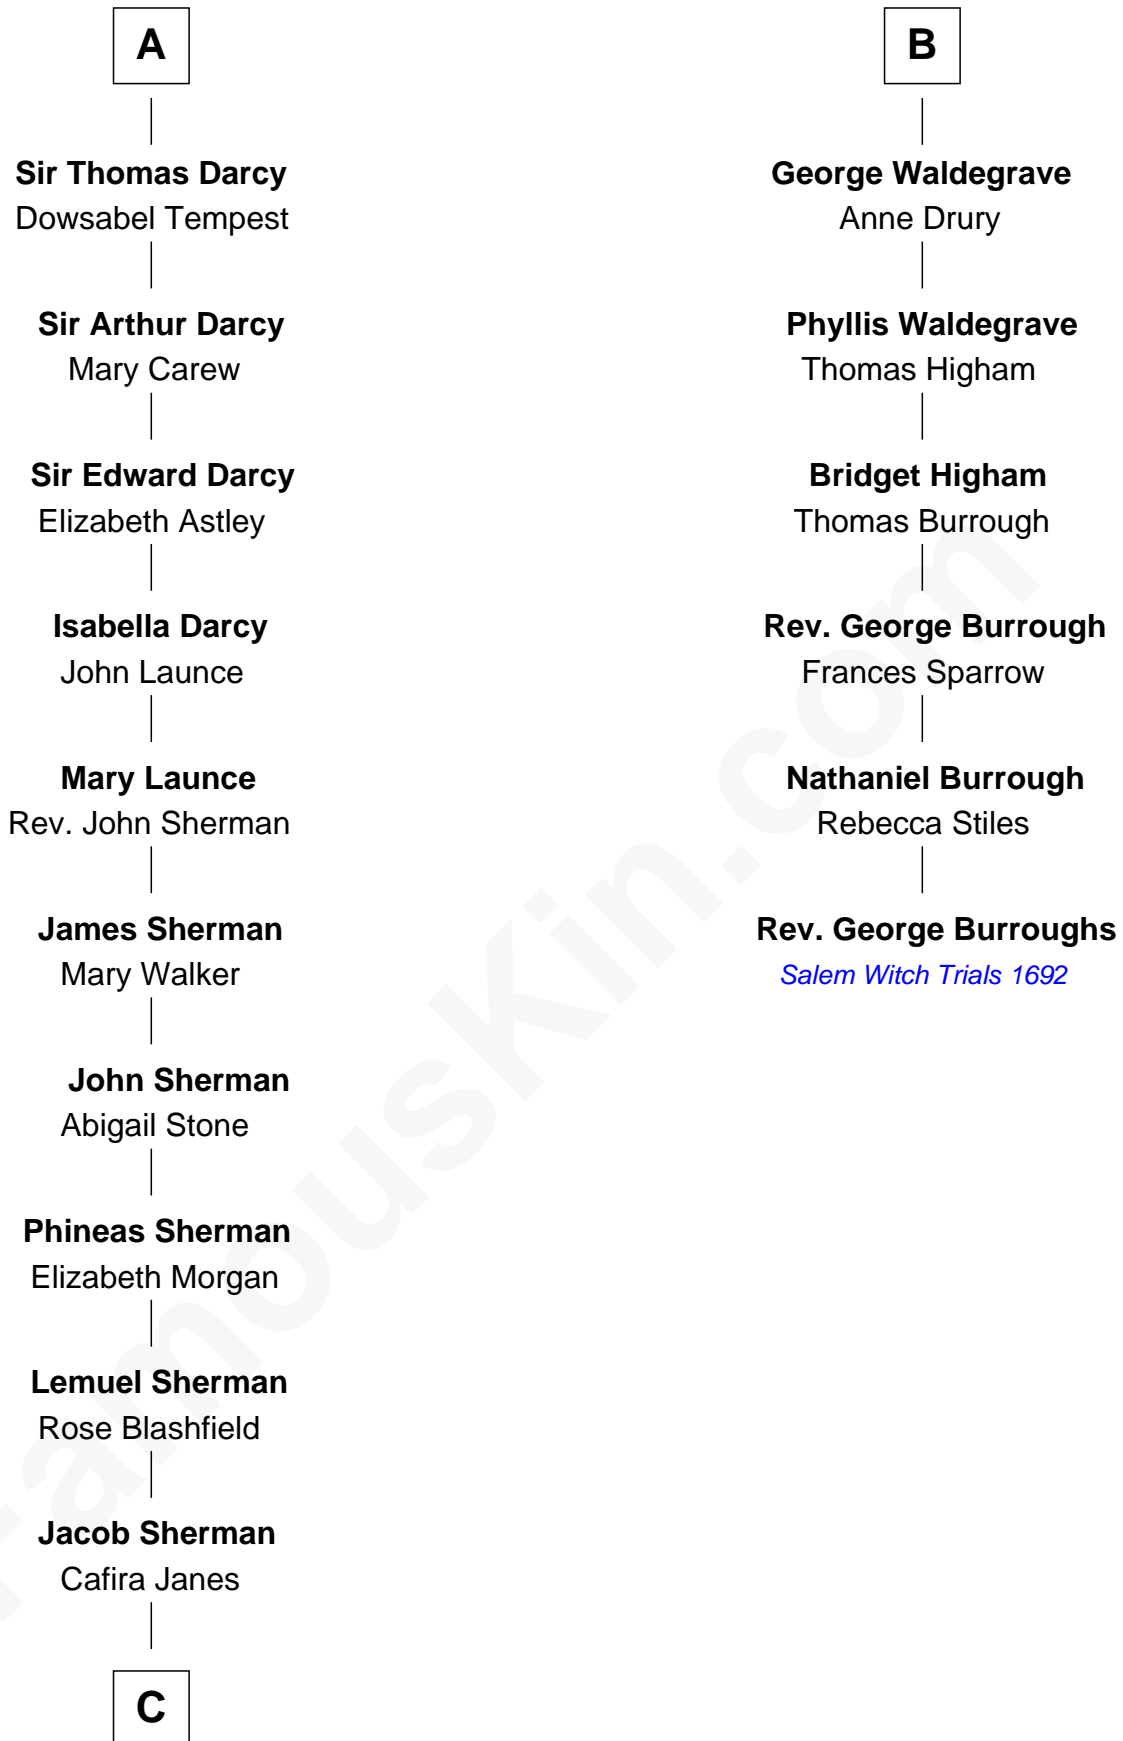

FamousKin.com
Relationship Chart of
Norman Rockwell
American Artist

12th cousin 8 times removed of

Rev. George Burroughs
Executed for Witchcraft, Salem 1692

C

—
Orilla Janes Sherman
Samuel Darling Rockwell

—
John William Rockwell
Phebe Boyce Waring

—
Jarvis Waring Rockwell
Anne Mary Hill

—
Norman Rockwell
American Artist

FamousKin.com