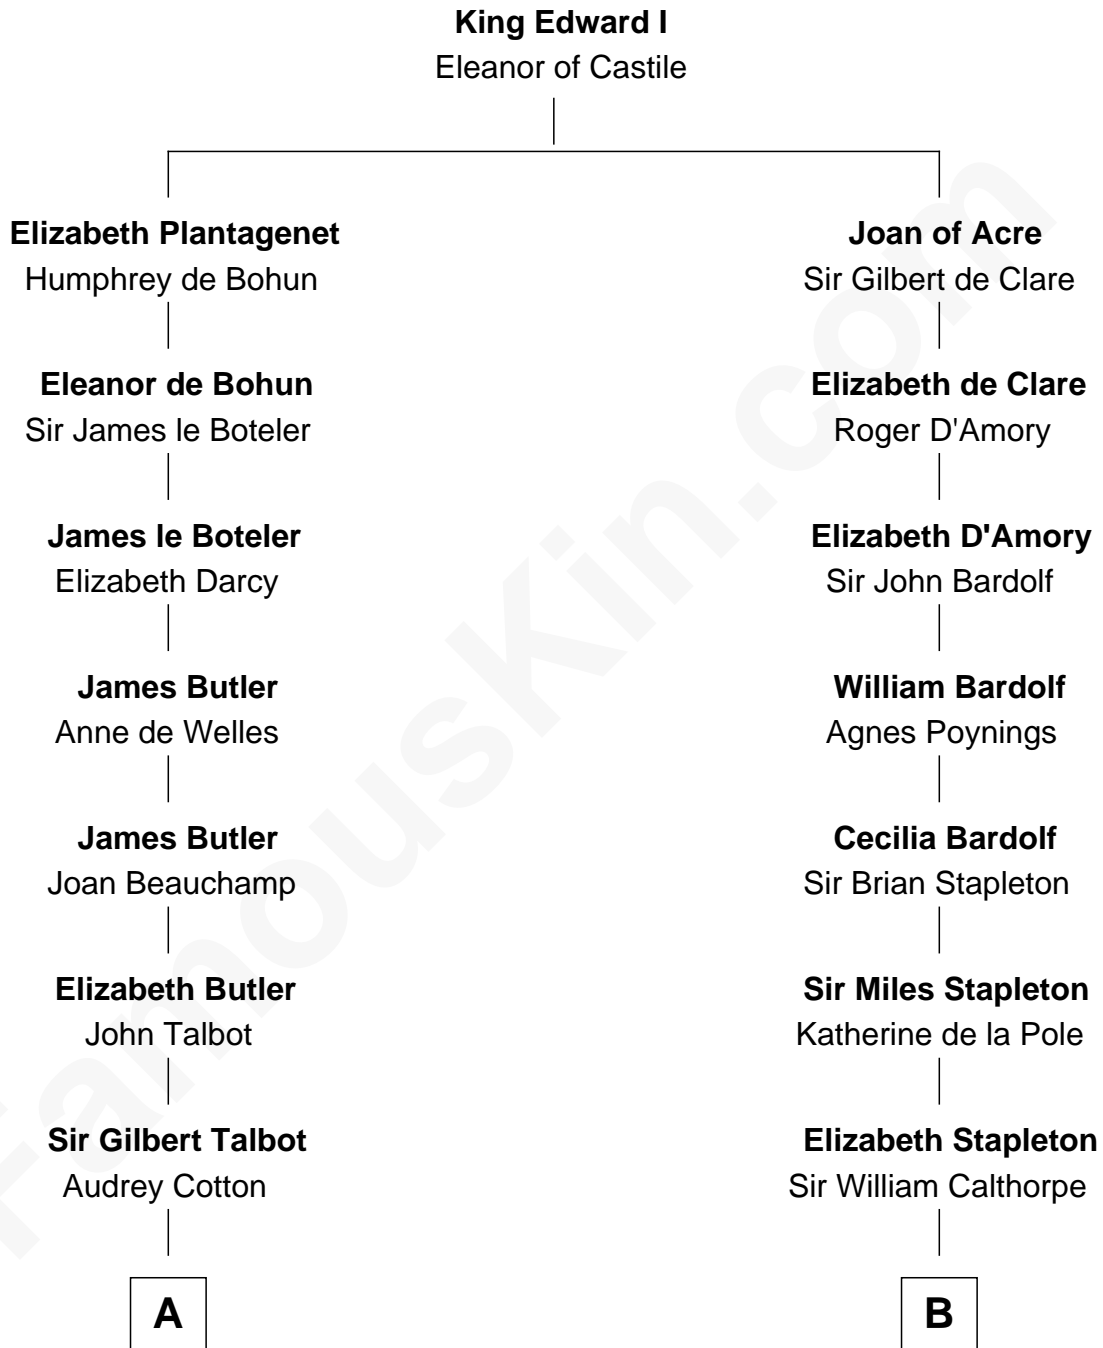

FamousKin.com

Relationship Chart of

Norman Rockwell

American Artist

13th cousin 7 times removed of

Rev. George Burroughs

Executed for Witchcraft, Salem 1692

C

—
Samuel Darling Rockwell

Orilla Janes Sherman

—
John William Rockwell

Phebe Boyce Waring

—
Jarvis Waring Rockwell

Anne Mary Hill

—
Norman Rockwell

American Artist