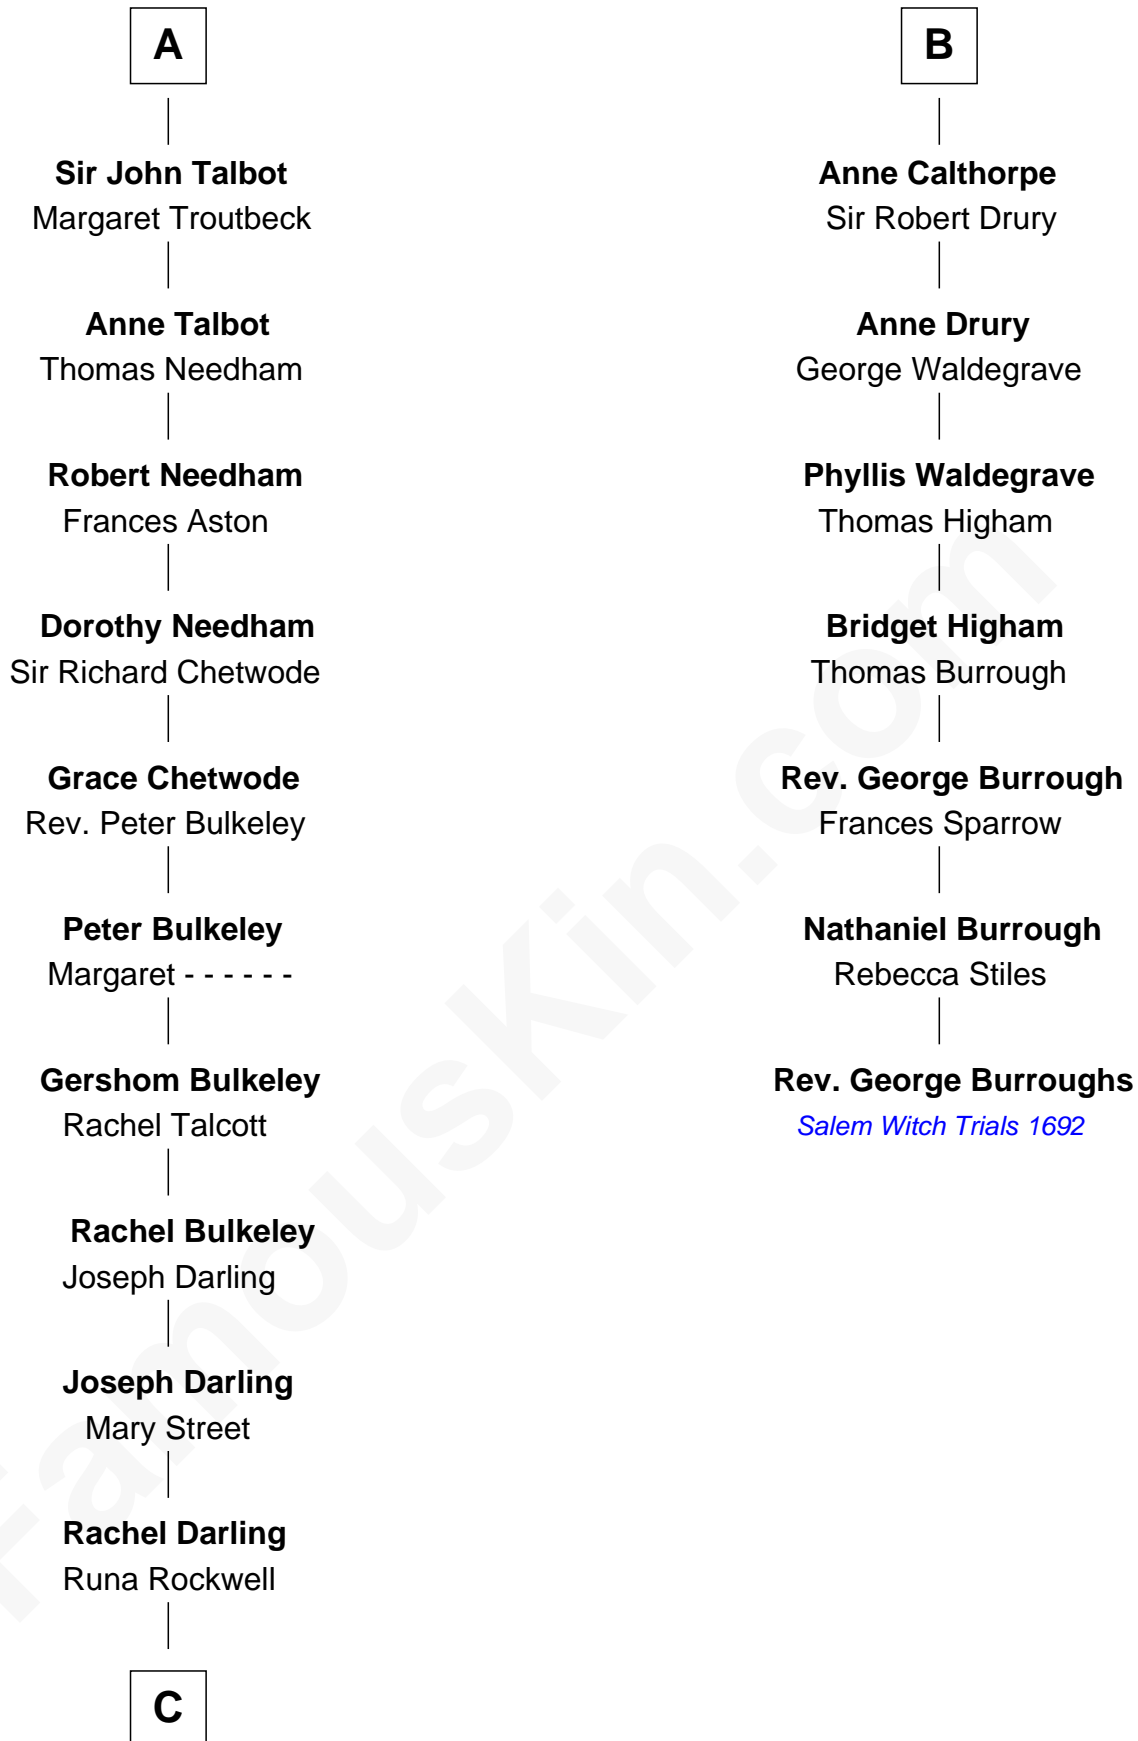

FamousKin.com

Relationship Chart of

Norman Rockwell

American Artist

13th cousin 7 times removed of

Rev. George Burroughs

Executed for Witchcraft, Salem 1692

C

—
Samuel Darling Rockwell

Orilla Janes Sherman

—
John William Rockwell

Phebe Boyce Waring

—
Jarvis Waring Rockwell

Anne Mary Hill

—
Norman Rockwell

American Artist