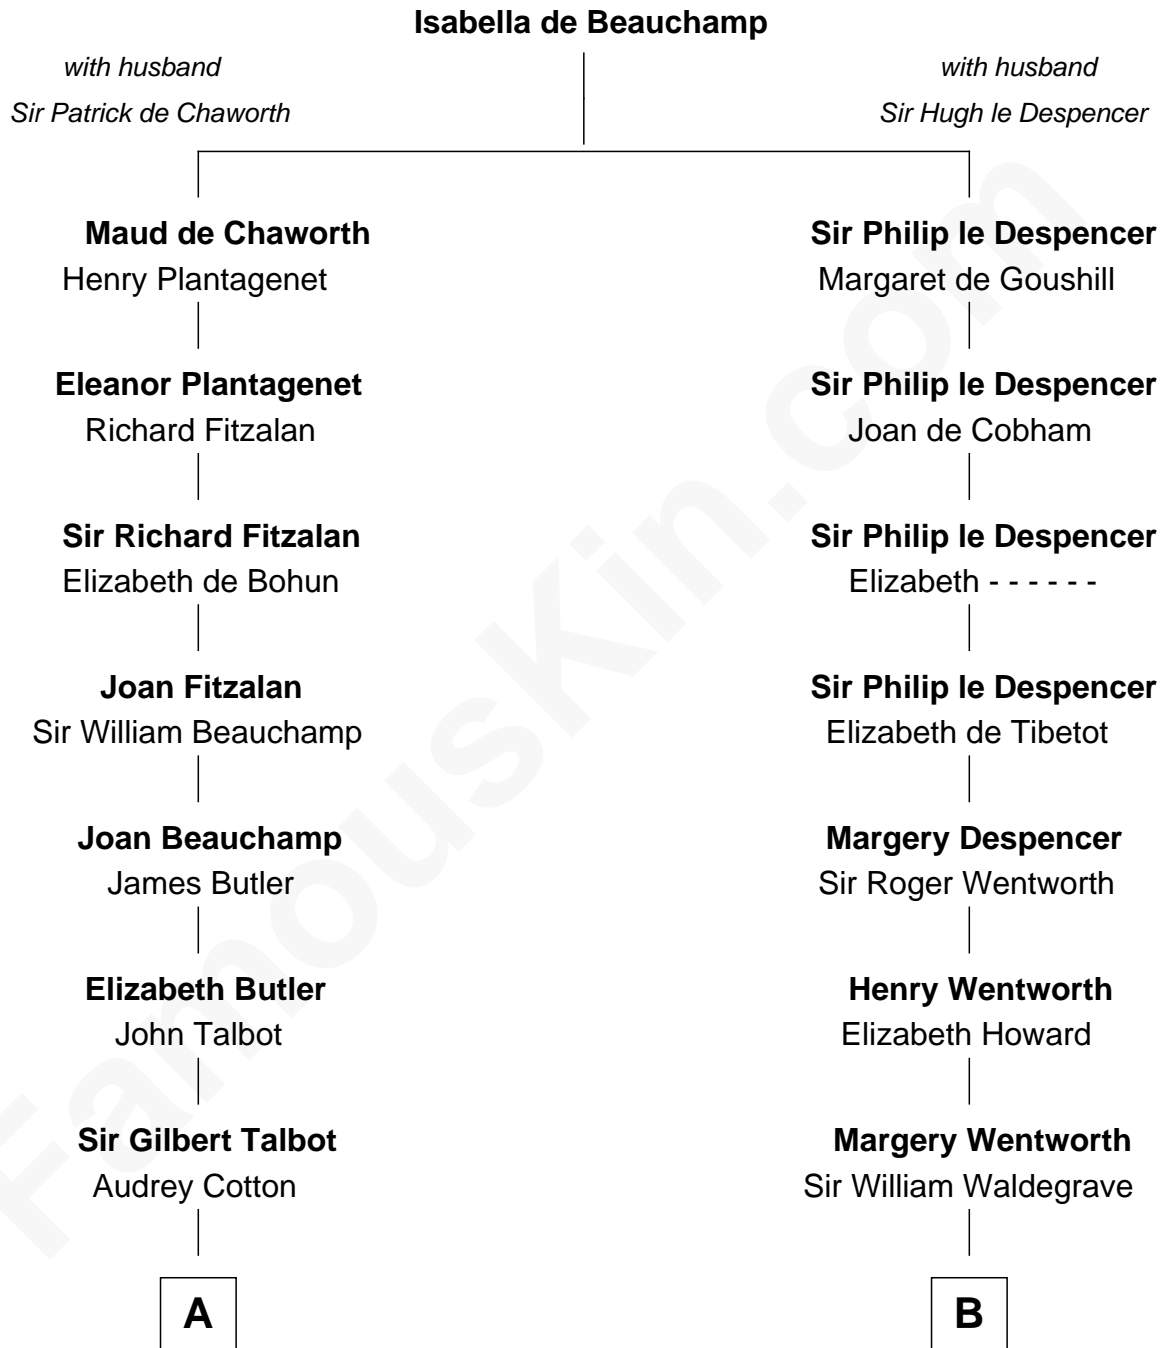

FamousKin.com
Relationship Chart of
Norman Rockwell
American Artist

12th cousin 8 times removed of

Rev. George Burroughs
Executed for Witchcraft, Salem 1692

C

—
Samuel Darling Rockwell

Orilla Janes Sherman

—
John William Rockwell

Phebe Boyce Waring

—
Jarvis Waring Rockwell

Anne Mary Hill

—
Norman Rockwell

American Artist

FamousKin.com