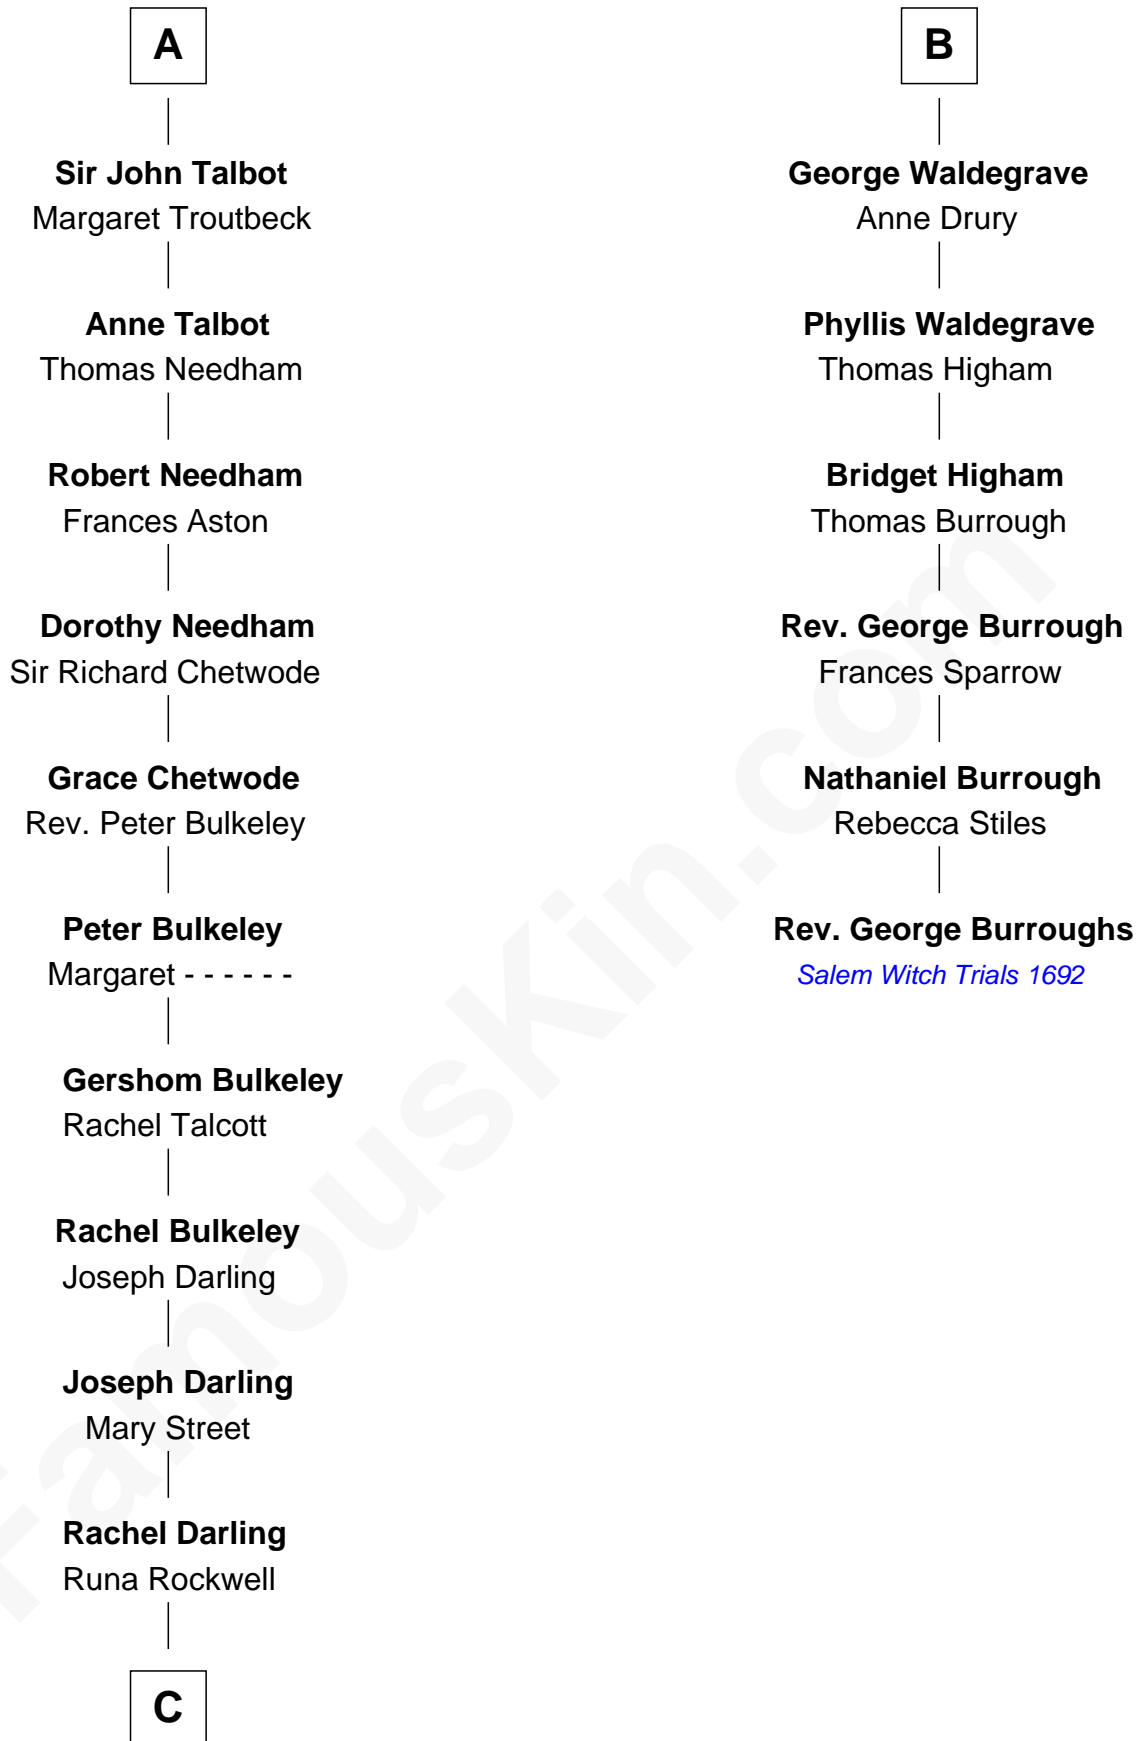

FamousKin.com
Relationship Chart of
Norman Rockwell
American Artist

12th cousin 8 times removed of

Rev. George Burroughs
Executed for Witchcraft, Salem 1692

C

—
Samuel Darling Rockwell

Orilla Janes Sherman

—
John William Rockwell

Phebe Boyce Waring

—
Jarvis Waring Rockwell

Anne Mary Hill

—
Norman Rockwell

American Artist

FamousKin.com