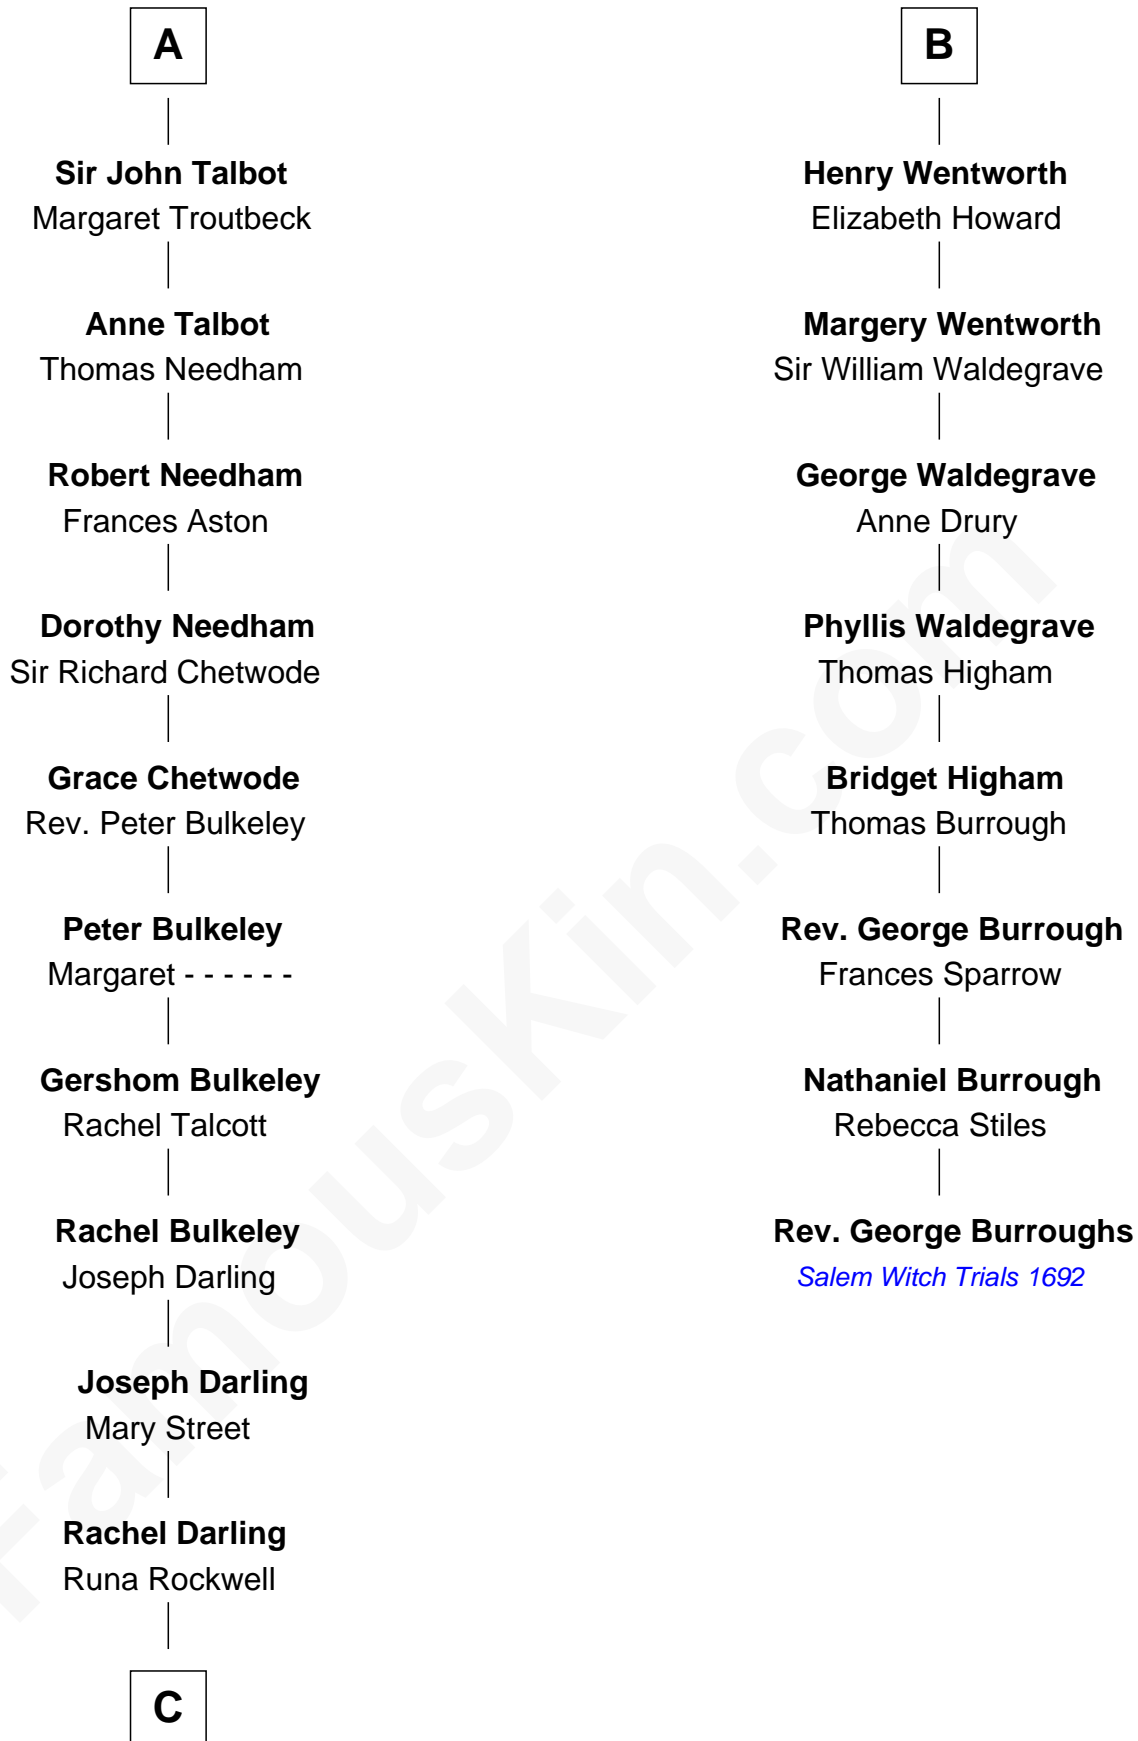

FamousKin.com
Relationship Chart of
Norman Rockwell
American Artist

14th cousin 6 times removed of
Rev. George Burroughs
Executed for Witchcraft, Salem 1692

C

—
Samuel Darling Rockwell

Orilla Janes Sherman

—
John William Rockwell

Phebe Boyce Waring

—
Jarvis Waring Rockwell

Anne Mary Hill

—
Norman Rockwell

American Artist

FamousKin.com