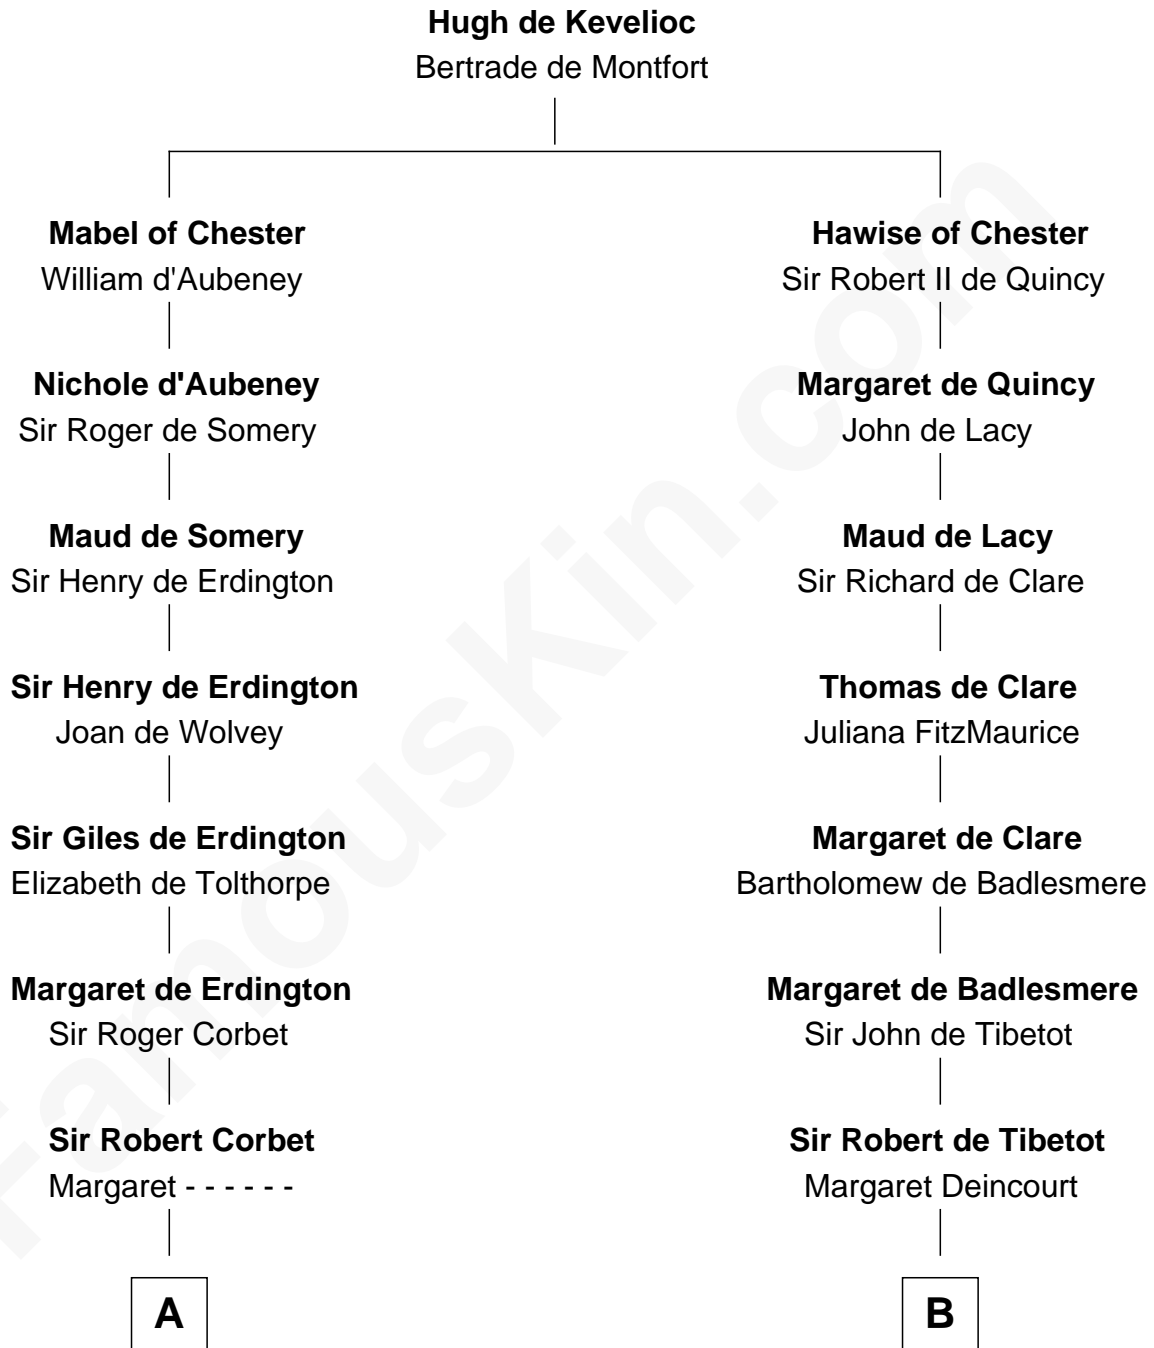

FamousKin.com
Relationship Chart of
Norman Rockwell
American Artist

16th cousin 5 times removed of

Rev. George Burroughs
Executed for Witchcraft, Salem 1692

C

—
Rachel Darling
Runa Rockwell

—
Samuel Darling Rockwell
Orilla Janes Sherman

—
John William Rockwell
Phebe Boyce Waring

—
Jarvis Waring Rockwell
Anne Mary Hill

—
Norman Rockwell
American Artist

FamousKin.com