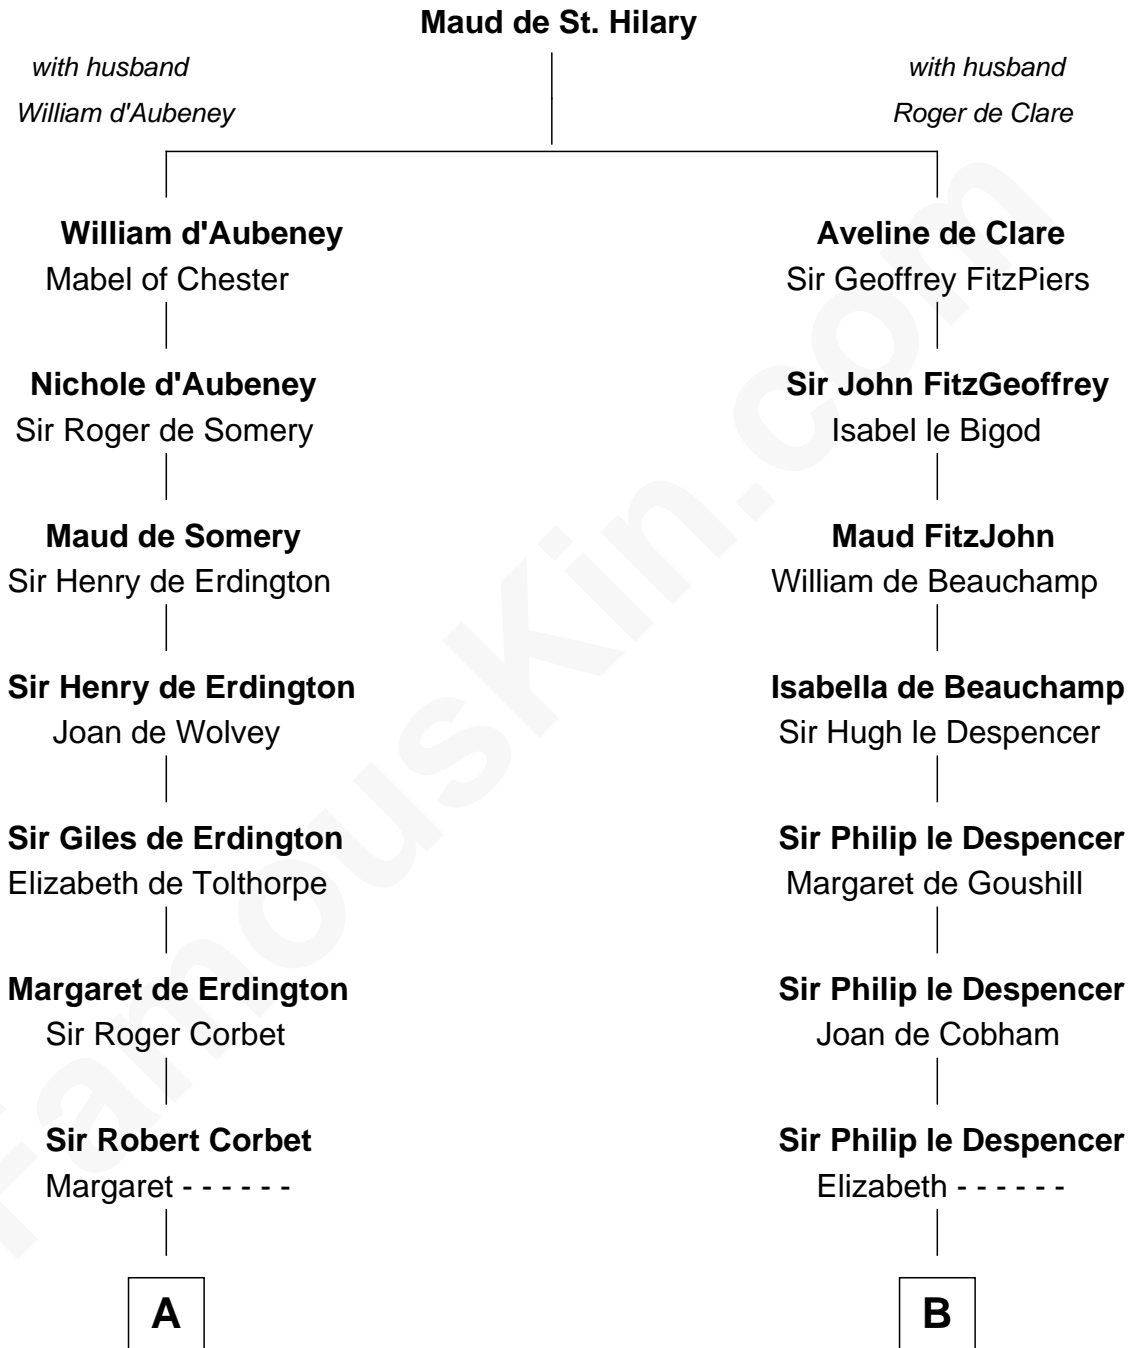

FamousKin.com
Relationship Chart of
Norman Rockwell
American Artist

16th cousin 5 times removed of

Rev. George Burroughs
Executed for Witchcraft, Salem 1692

C

—
Rachel Darling
Runa Rockwell

—
Samuel Darling Rockwell
Orilla Janes Sherman

—
John William Rockwell
Phebe Boyce Waring

—
Jarvis Waring Rockwell
Anne Mary Hill

—
Norman Rockwell
American Artist

FamousKin.com