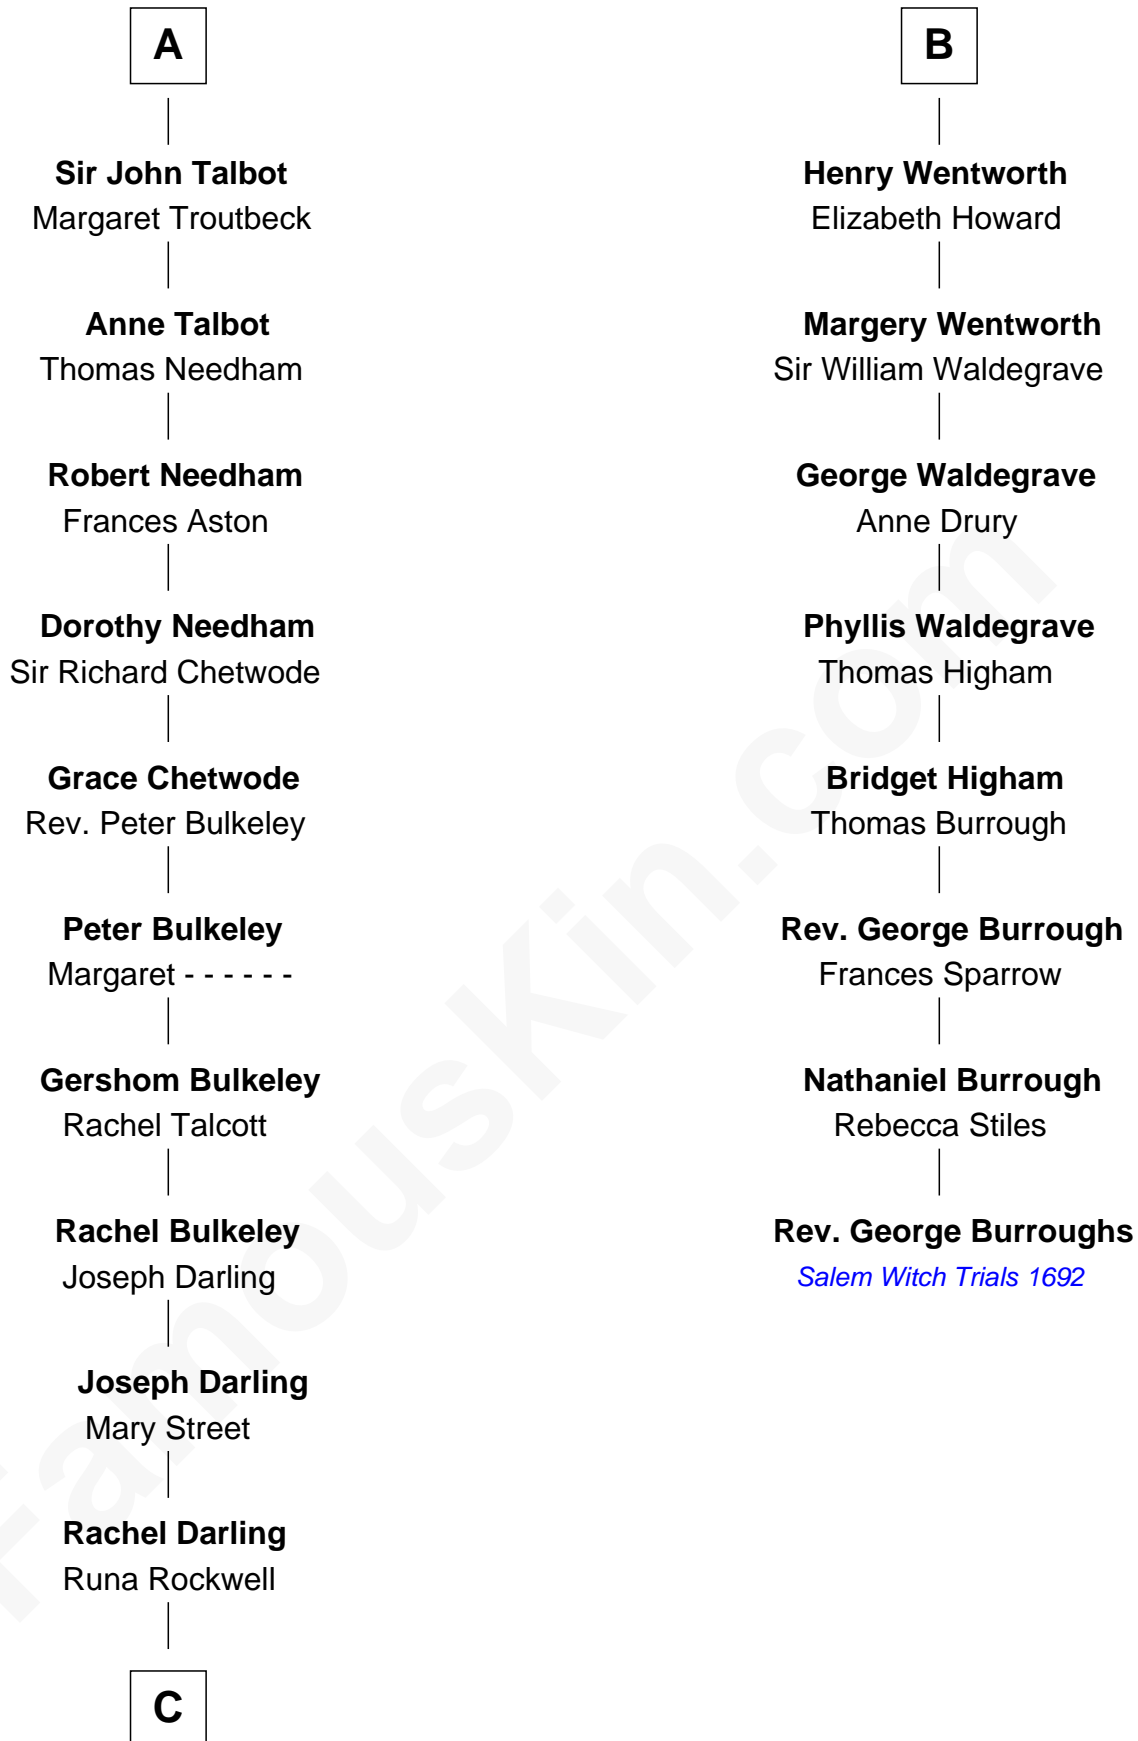

FamousKin.com
Relationship Chart of
Norman Rockwell
American Artist

14th cousin 6 times removed of

Rev. George Burroughs
Executed for Witchcraft, Salem 1692

C

—
Samuel Darling Rockwell

Orilla Janes Sherman

—
John William Rockwell

Phebe Boyce Waring

—
Jarvis Waring Rockwell

Anne Mary Hill

—
Norman Rockwell

American Artist

FamousKin.com