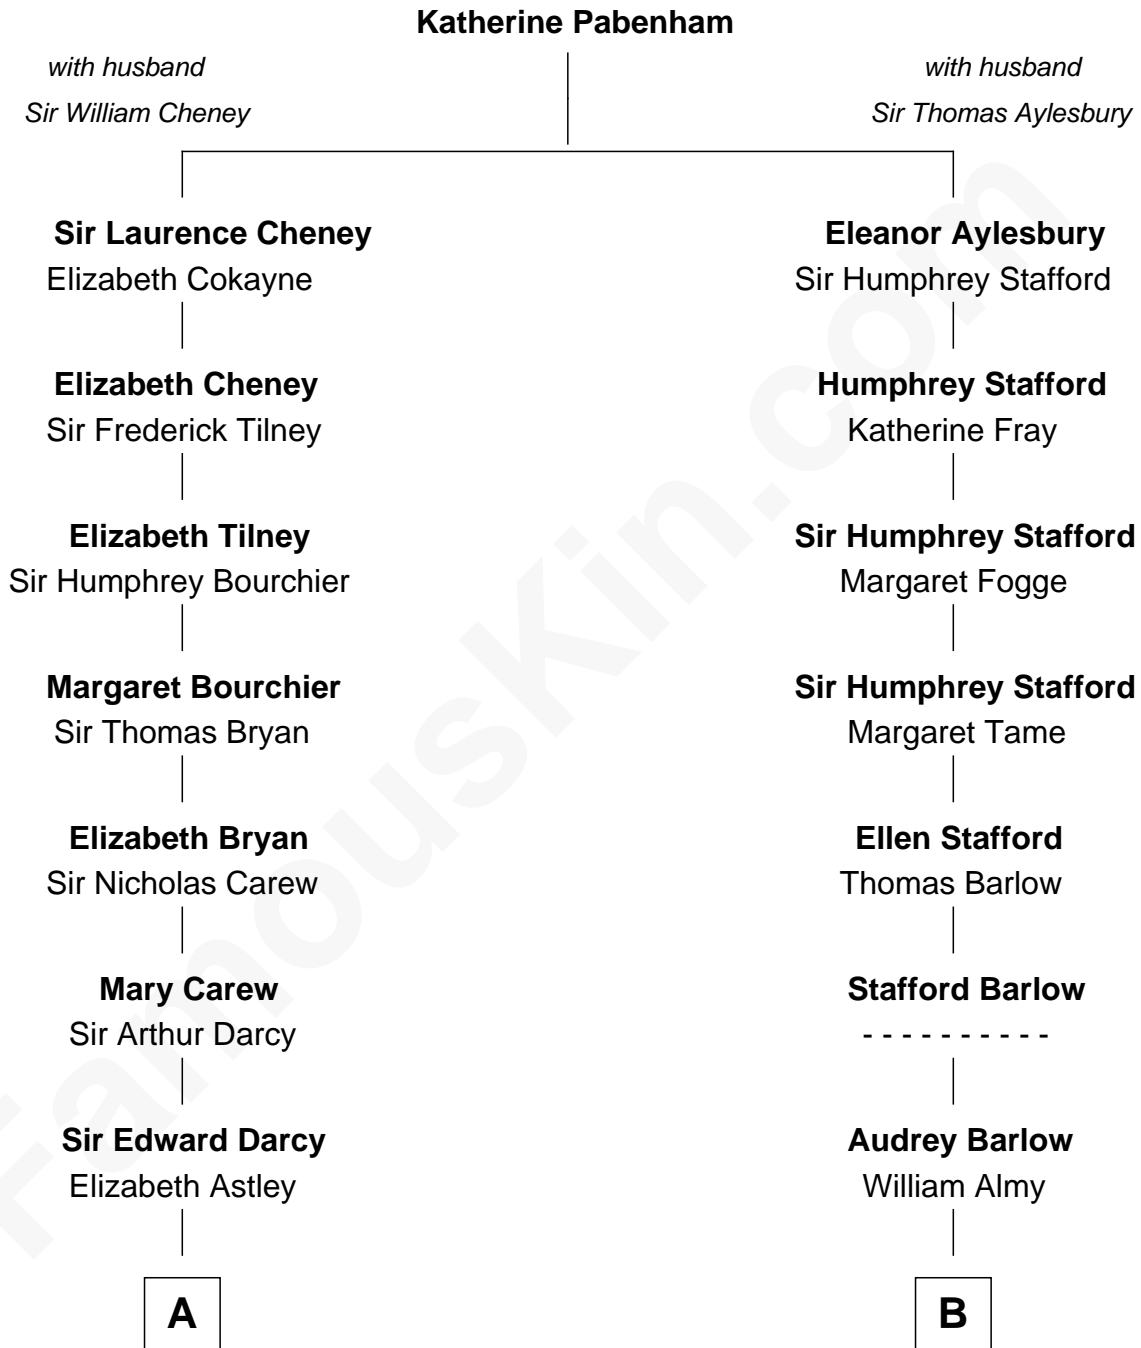

FamousKin.com
Relationship Chart of
Norman Rockwell
American Artist

16th cousin 1 time removed of
Jimmy Carter
39th U.S. President

A

Isabella Darcy

John Launce

Mary Launce

Rev. John Sherman

James Sherman

Mary Walker

John Sherman

Abigail Stone

Phineas Sherman

Elizabeth Morgan

Lemuel Sherman

Rose Blashfield

Jacob Sherman

Cafira Janes

Orilla Janes Sherman

Samuel Darling Rockwell

John William Rockwell

Phebe Boyce Waring

Jarvis Waring Rockwell

Anne Mary Hill

Norman Rockwell