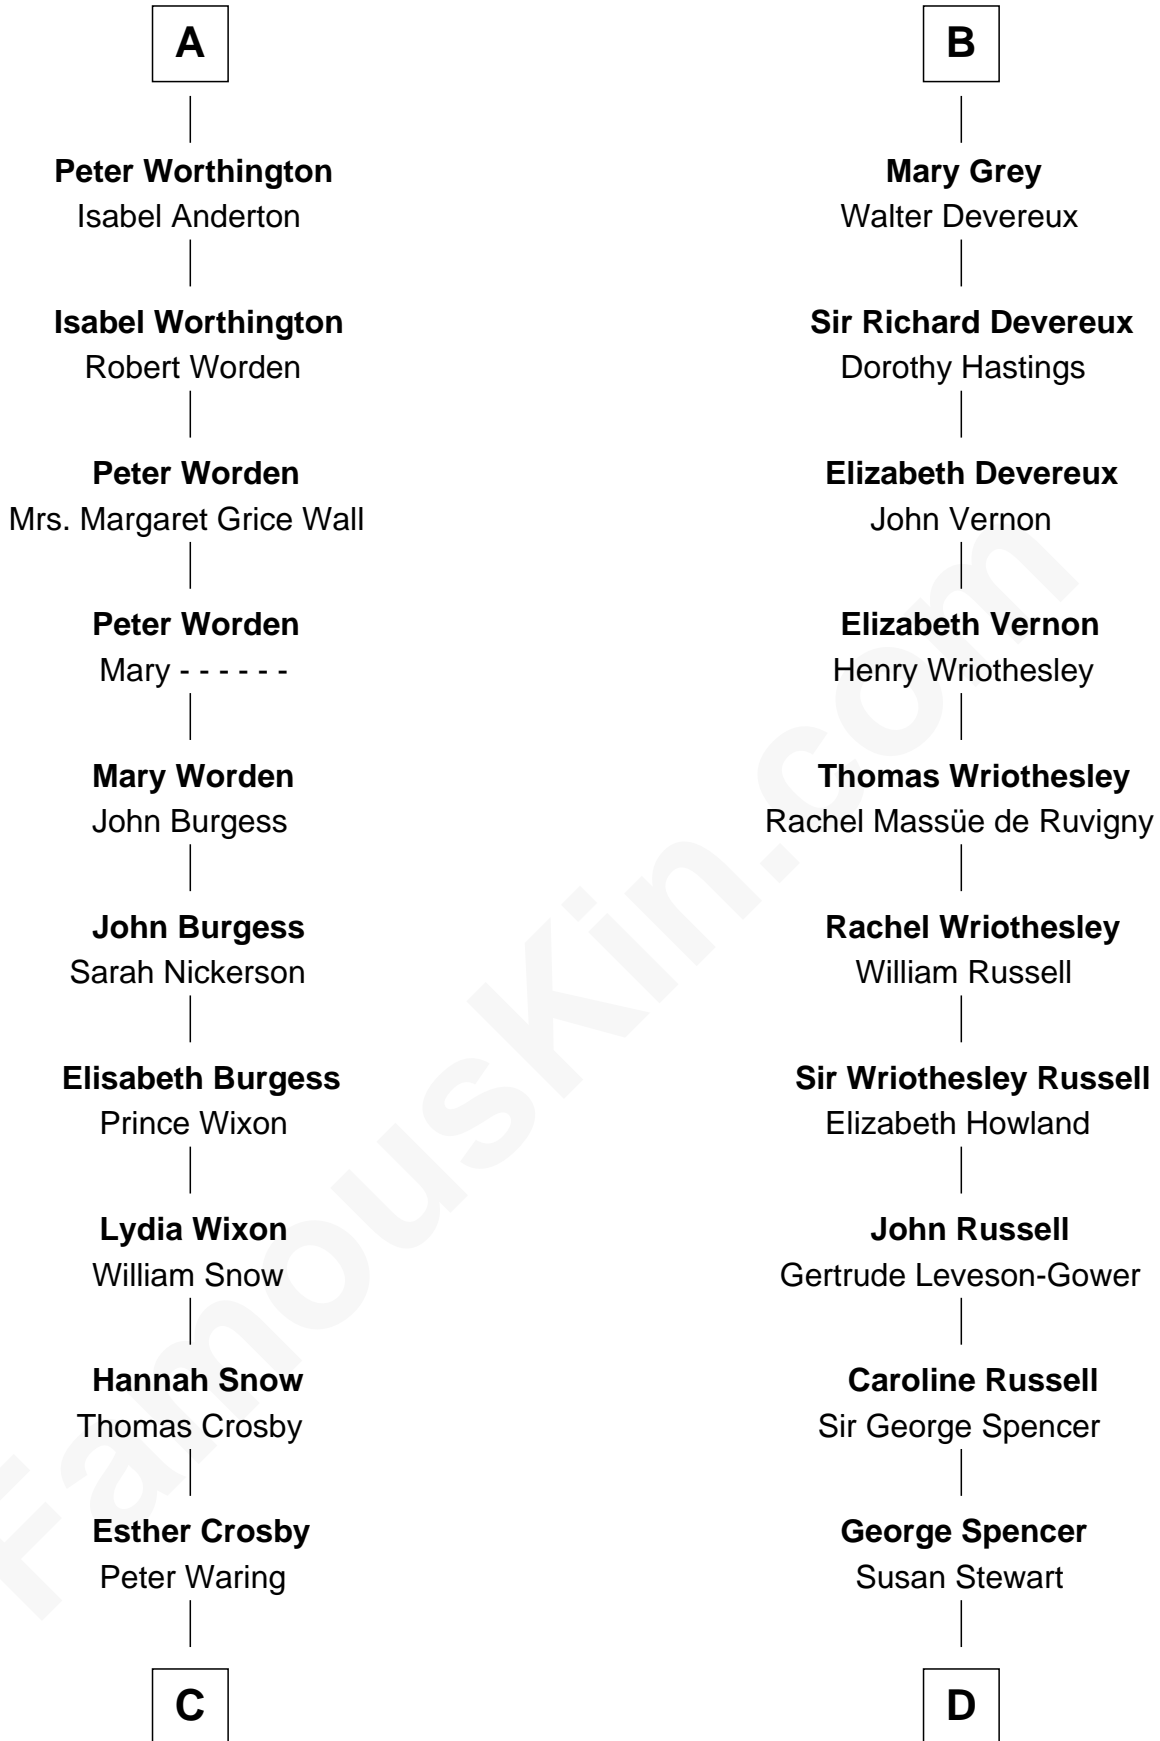

FamousKin.com Relationship Chart of

Norman Rockwell

American Artist

20th cousin of

Sir Winston Churchill

Prime Minister of the United Kingdom

C

Jarvis Augustus Waring

Nancy Odell Boyce

Phebe Boyce Waring

John William Rockwell

Jarvis Waring Rockwell

Anne Mary Hill

Norman Rockwell

American Artist

D

Sir George Spencer-Churchill

Jane Stewart

Sir John Winston Spencer-Churchill

Frances Anne Emily Vane

Randolph Henry Spencer-Churchill

Jeanette Jerome

Sir Winston Churchill

Prime Minister of the United Kingdom