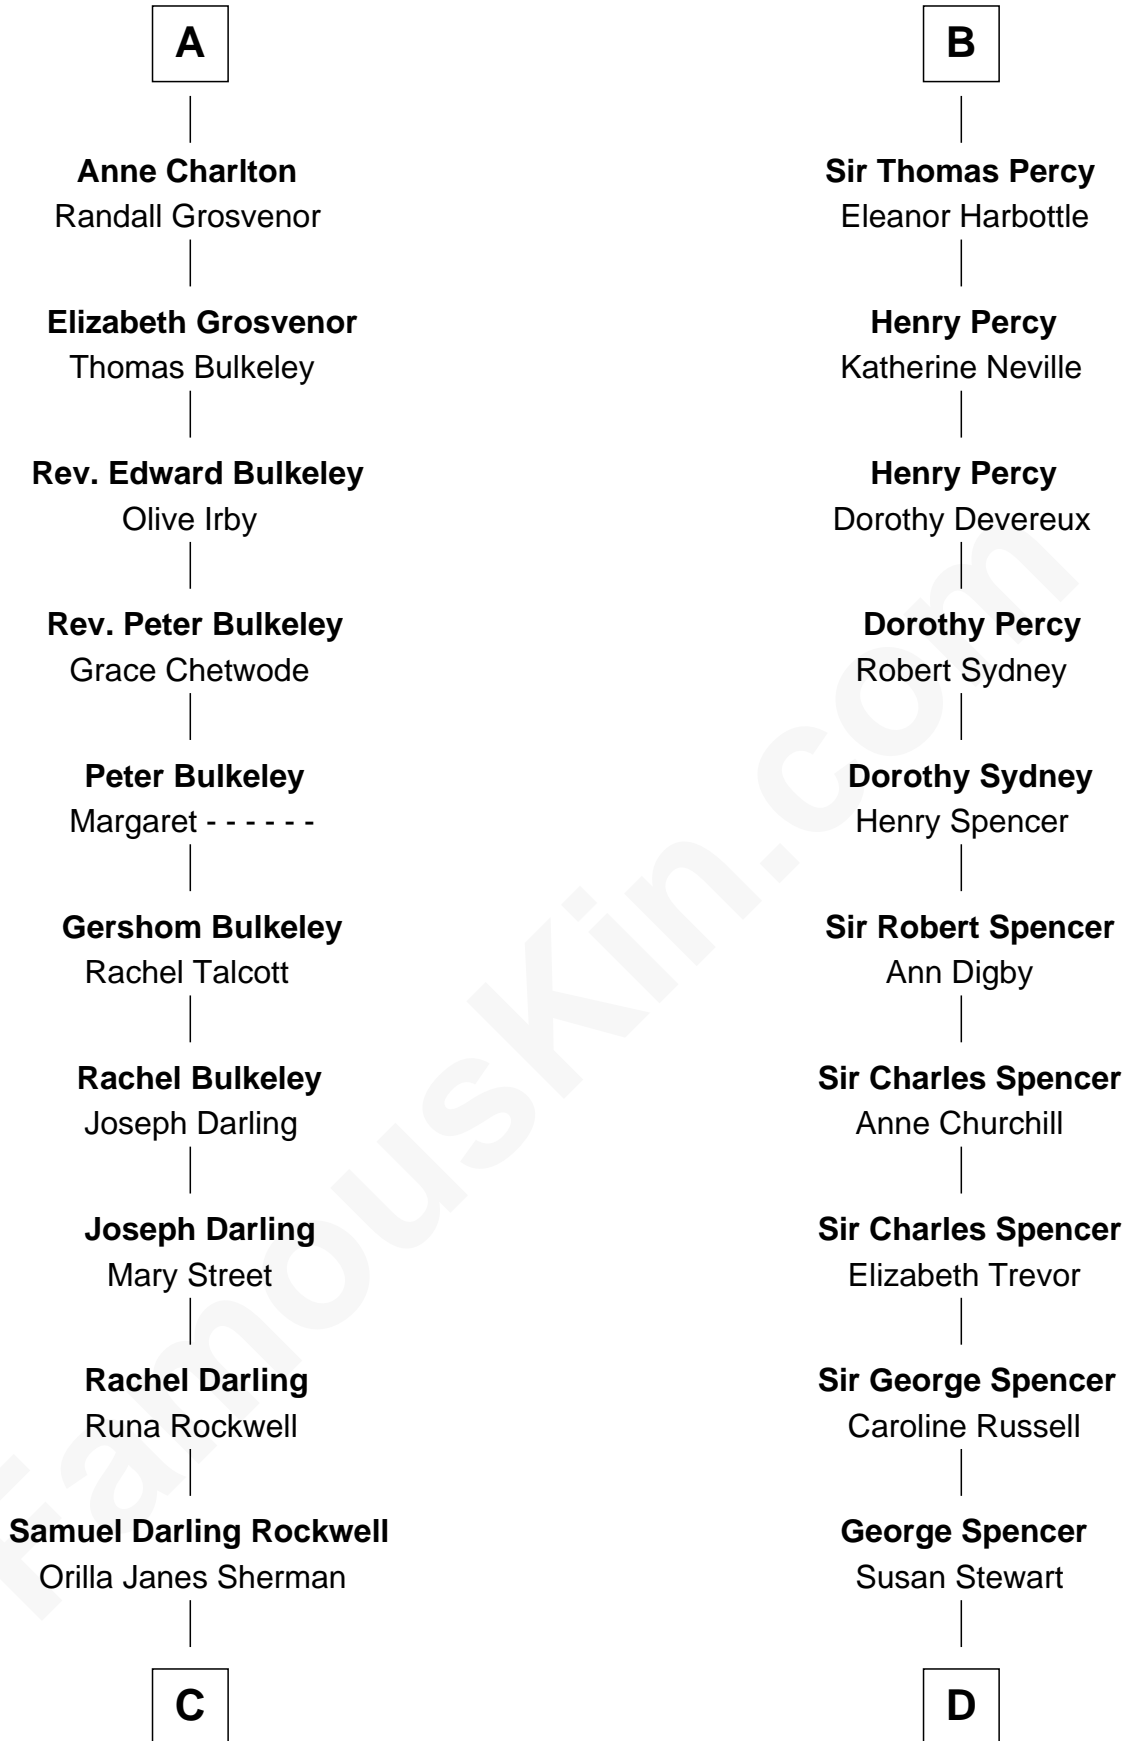

FamousKin.com
Relationship Chart of
Norman Rockwell
American Artist

19th cousin 1 time removed of

Sir Winston Churchill
Prime Minister of the United Kingdom

C

John William Rockwell

Phebe Boyce Waring

Jarvis Waring Rockwell

Anne Mary Hill

Norman Rockwell

American Artist

D

Sir George Spencer-Churchill

Jane Stewart

Sir John Winston Spencer-Churchill

Frances Anne Emily Vane