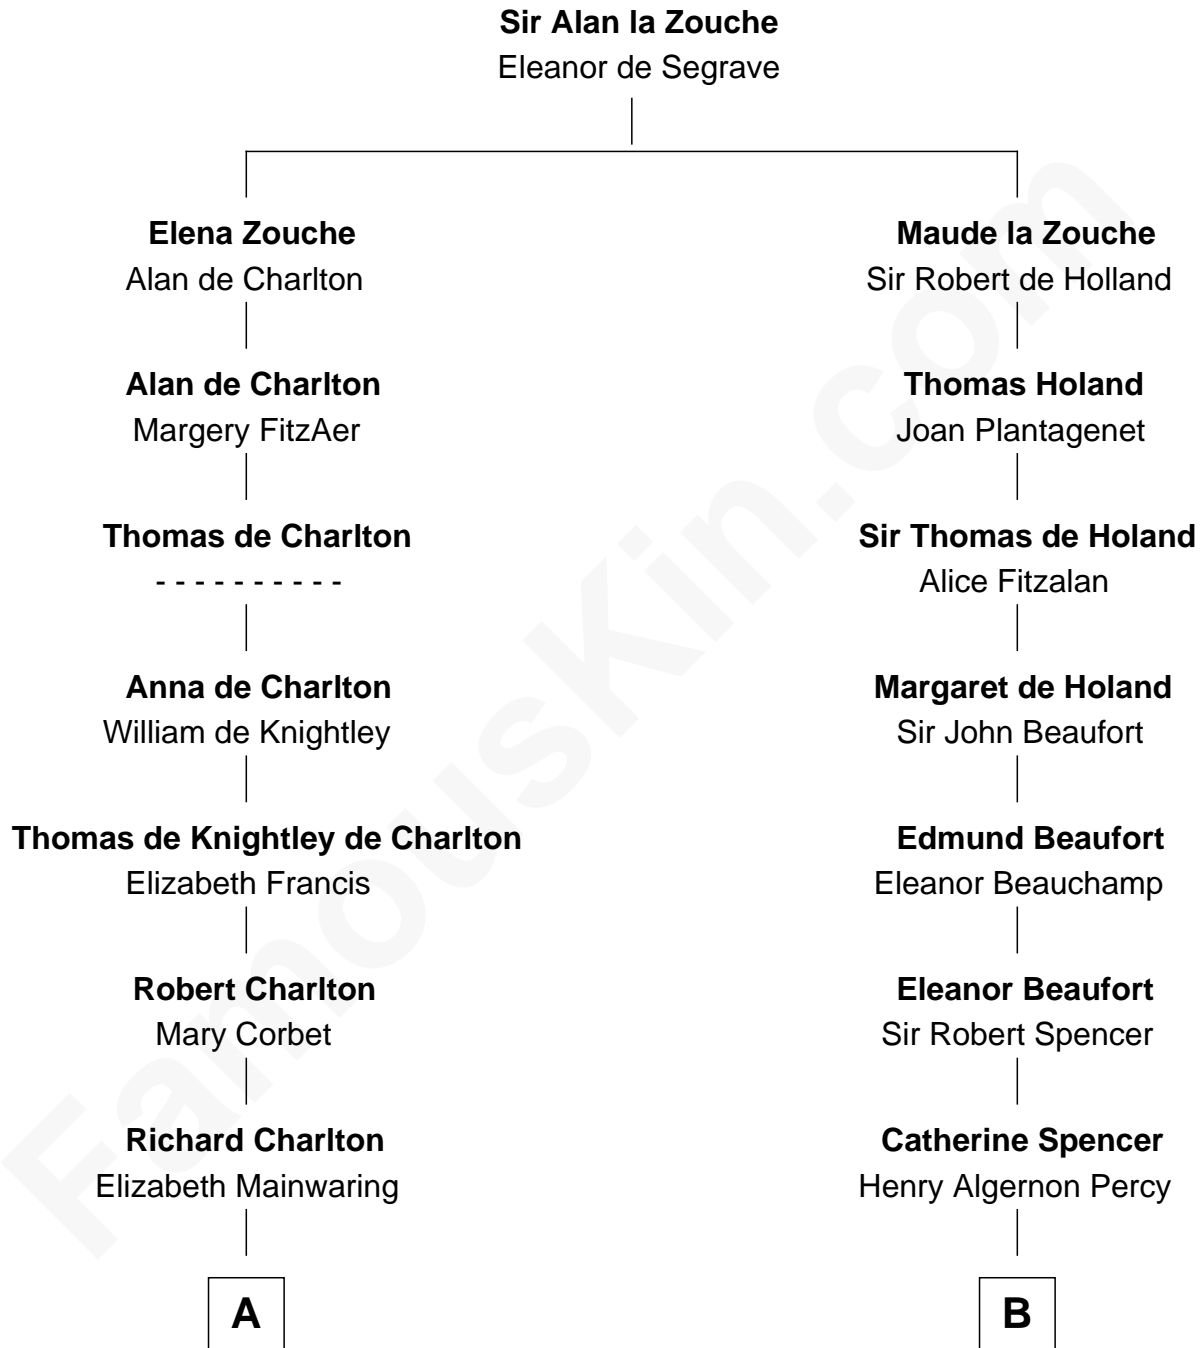

FamousKin.com
Relationship Chart of
Norman Rockwell
American Artist

19th cousin 1 time removed of

Sir Winston Churchill
Prime Minister of the United Kingdom

C

John William Rockwell

Phebe Boyce Waring

Jarvis Waring Rockwell

Anne Mary Hill

Norman Rockwell

American Artist

D

Sir George Spencer-Churchill

Jane Stewart

Sir John Winston Spencer-Churchill

Frances Anne Emily Vane