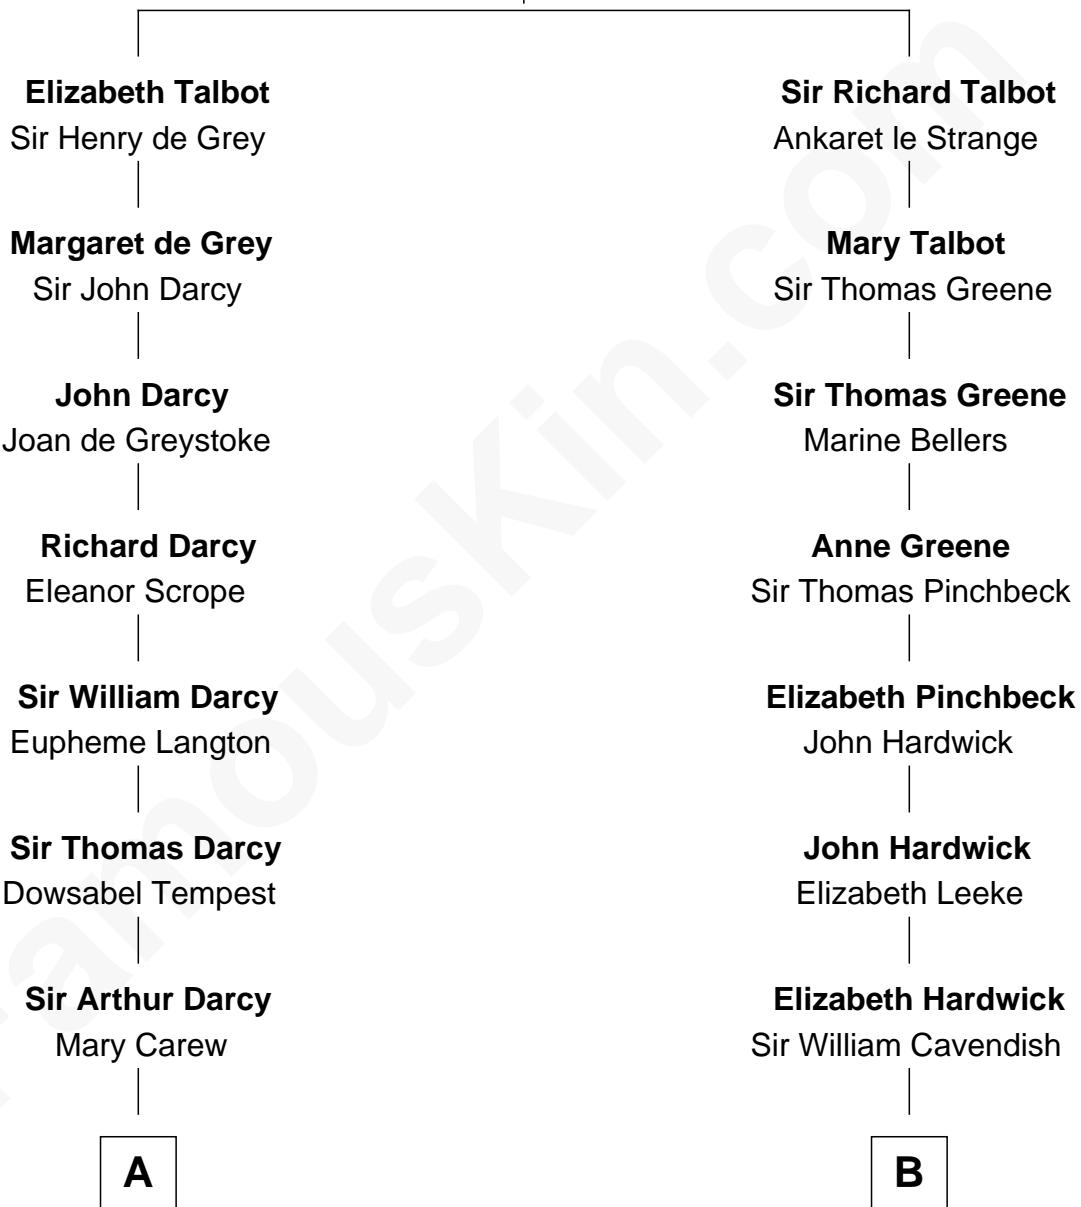

**FamousKin.com**  
**Relationship Chart of**  
**Norman Rockwell**  
*American Artist*

18th cousin 1 time removed of

**Sir Winston Churchill**  
*Prime Minister of the United Kingdom*

**Sir Gilbert Talbot**  
Pernel le Boteler

**C**

**Jarvis Waring Rockwell**

Anne Mary Hill

**Norman Rockwell**

*American Artist*

**D**

**Sir John Winston Spencer-Churchill**

Frances Anne Emily Vane

**Randolph Henry Spencer-Churchill**

Jeanette Jerome

**Sir Winston Churchill**

*Prime Minister of the United Kingdom*

FamousKin.com