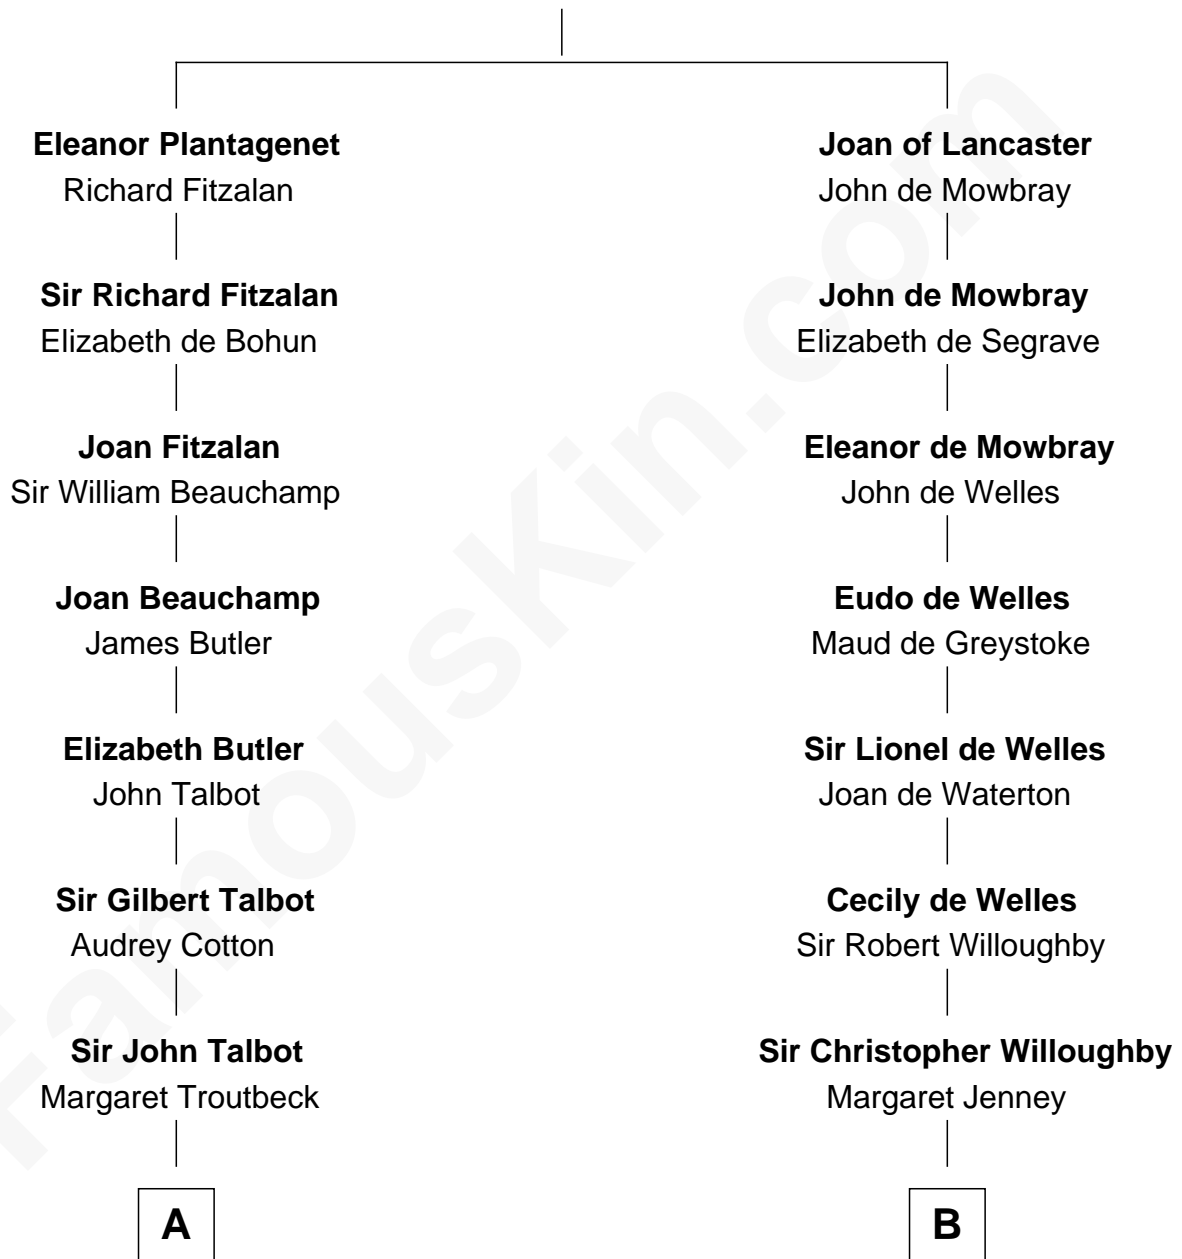

FamousKin.com Relationship Chart of

Norman Rockwell

American Artist

19th cousin of

William Howard Taft

27th U.S. President

Henry Plantagenet

Maud de Chaworth

C

John William Rockwell

Phebe Boyce Waring

Jarvis Waring Rockwell

Anne Mary Hill

Norman Rockwell

American Artist

D

Peter Rawson Taft

Sylvia Howard

Alphonso Taft

Louisa Maria Torrey

William Howard Taft

27th U.S. President

FamousKin.com