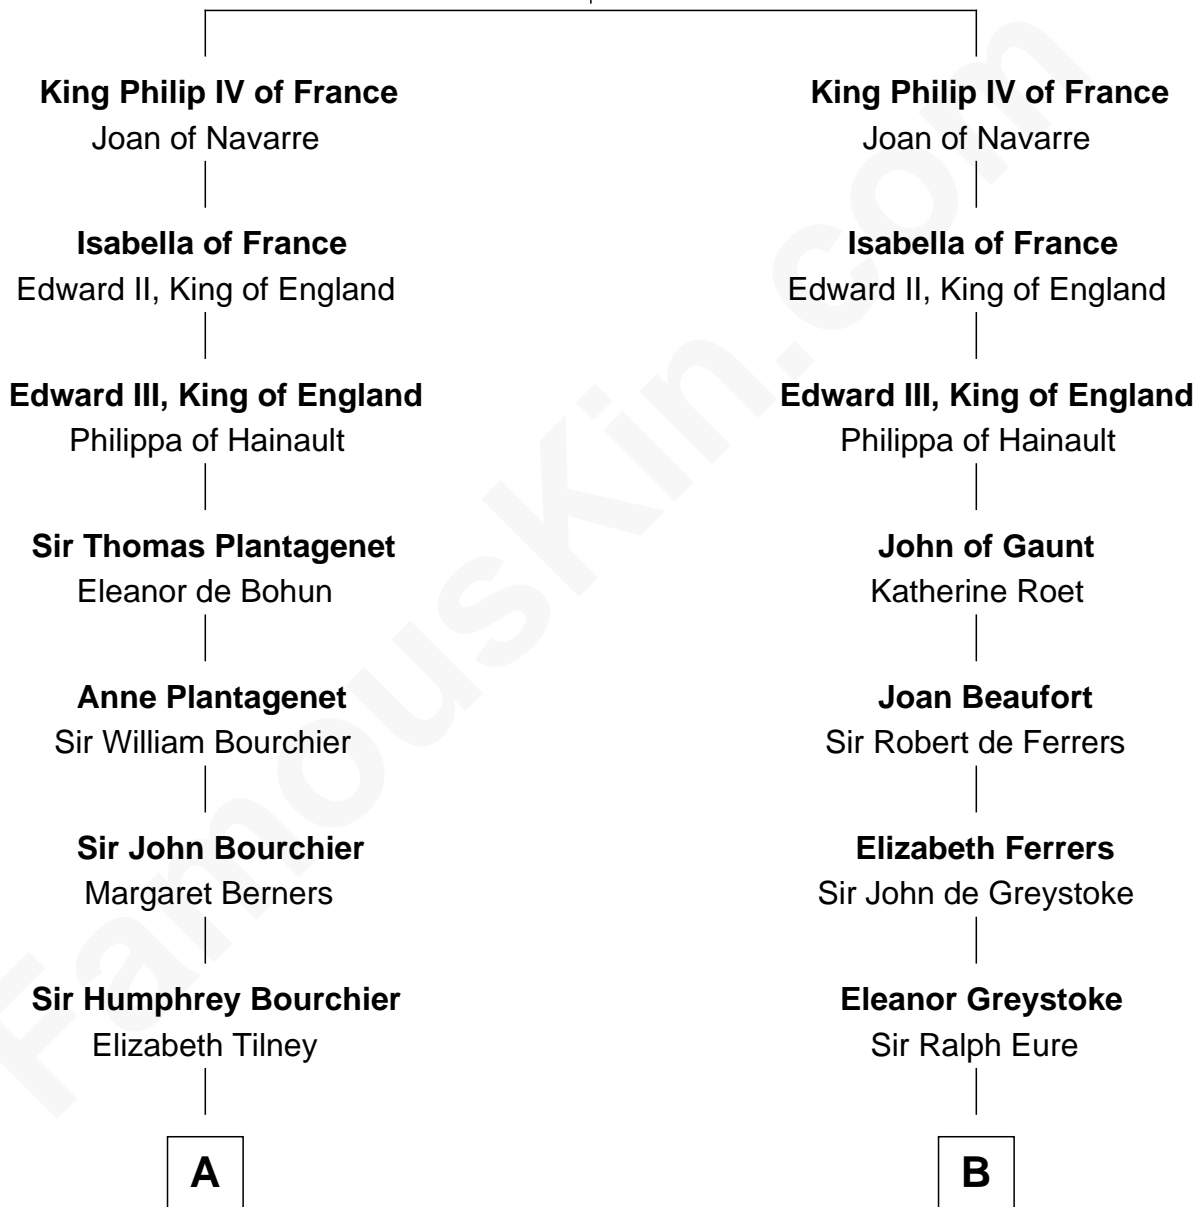

FamousKin.com Relationship Chart of

Norman Rockwell

American Artist

21st cousin of

William Howard Taft

27th U.S. President

Philip III, King of France

Isabella of Aragon

C

Jacob Sherman

Cafira Janes

Orilla Janes Sherman
Samuel Darling Rockwell

John William Rockwell
Phebe Boyce Waring

Jarvis Waring Rockwell
Anne Mary Hill

Norman Rockwell
American Artist

D

Abner Rawson

Mary Allen

Rhoda Rawson
Aaron Taft

Peter Rawson Taft
Sylvia Howard

Alphonso Taft
Louisa Maria Torrey

William Howard Taft
27th U.S. President