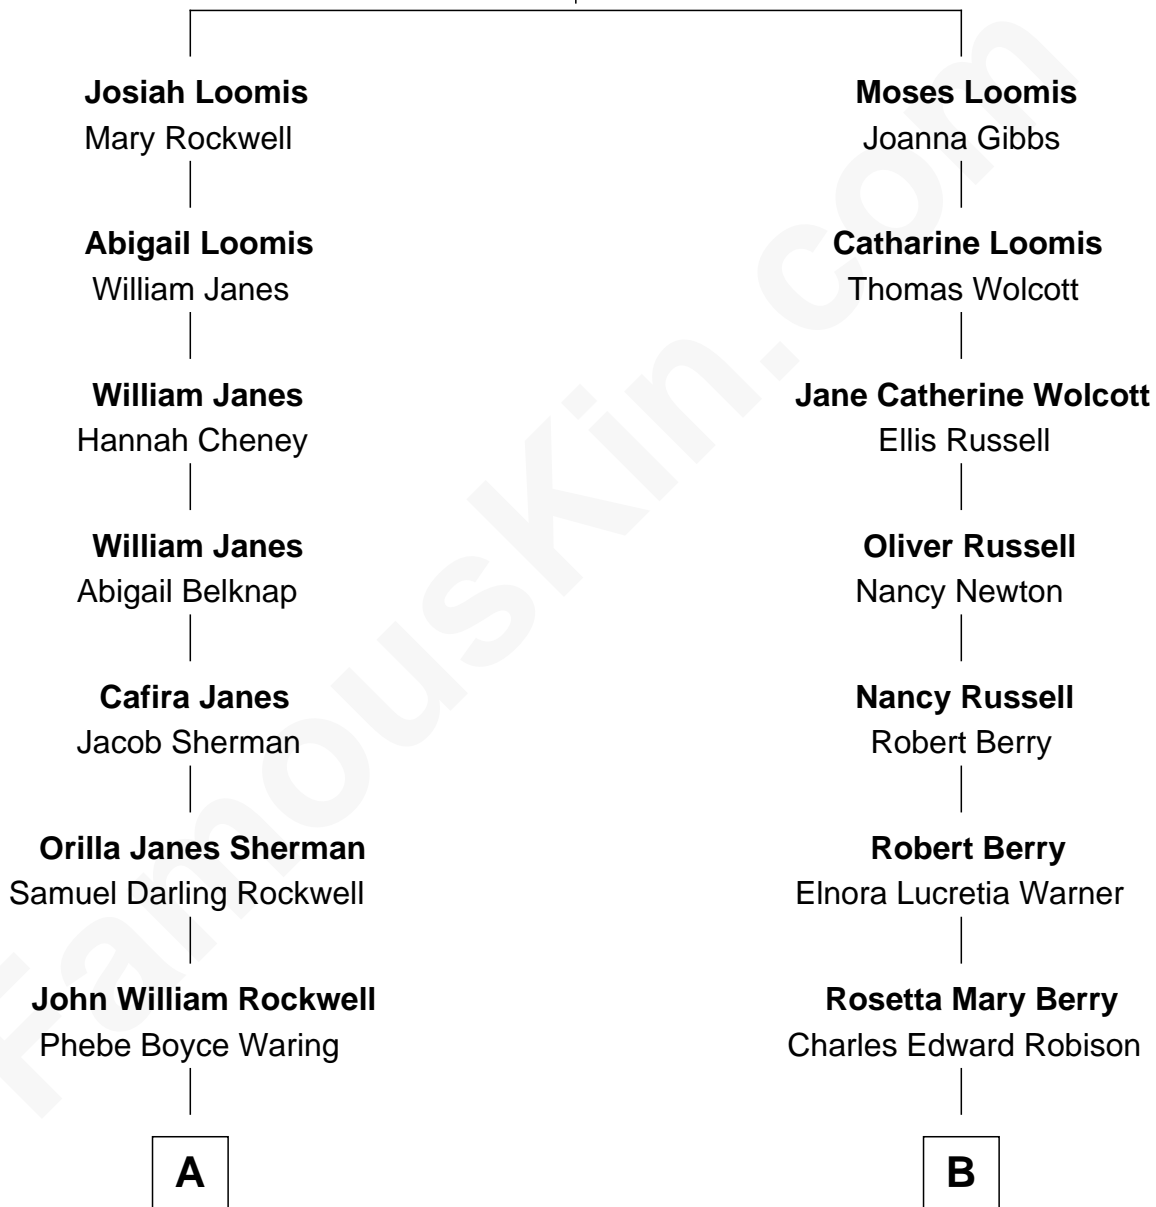

FamousKin.com
Relationship Chart of
Norman Rockwell
American Artist

8th cousin 1 time removed of
Mitt Romney
70th Governor of Massachusetts

Nathaniel Loomis
 Elizabeth Moore

FamousKin.com