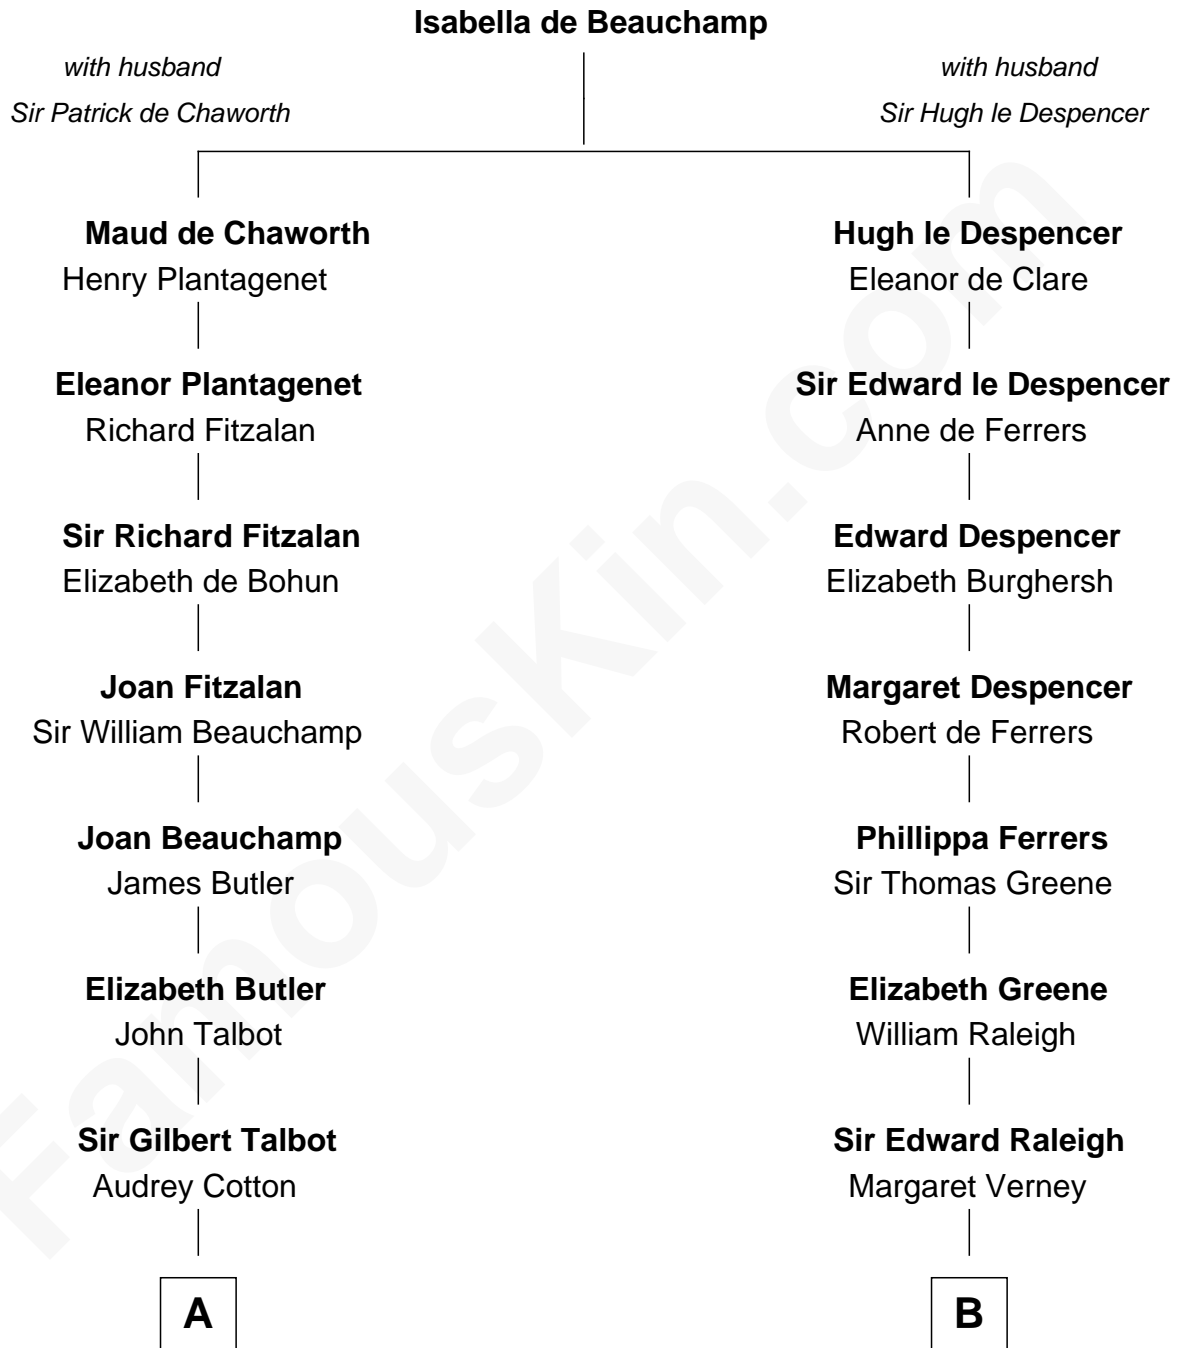

FamousKin.com
Relationship Chart of
Norman Rockwell
American Artist

20th cousin 1 time removed of
George Romney
43rd Governor of Michigan

C

Samuel Darling Rockwell

Orilla Janes Sherman

John William Rockwell

Phebe Boyce Waring

Jarvis Waring Rockwell

Anne Mary Hill

Norman Rockwell

American Artist

D

Charity Dickinson

Jared Pratt

Parley Parker Pratt

Mary Woods

Helaman Pratt

Anna Johanna Dorothy Wilcken

Anna Amelia Pratt

Gaskell Samuel Romney

George Romney

43rd Governor of Michigan