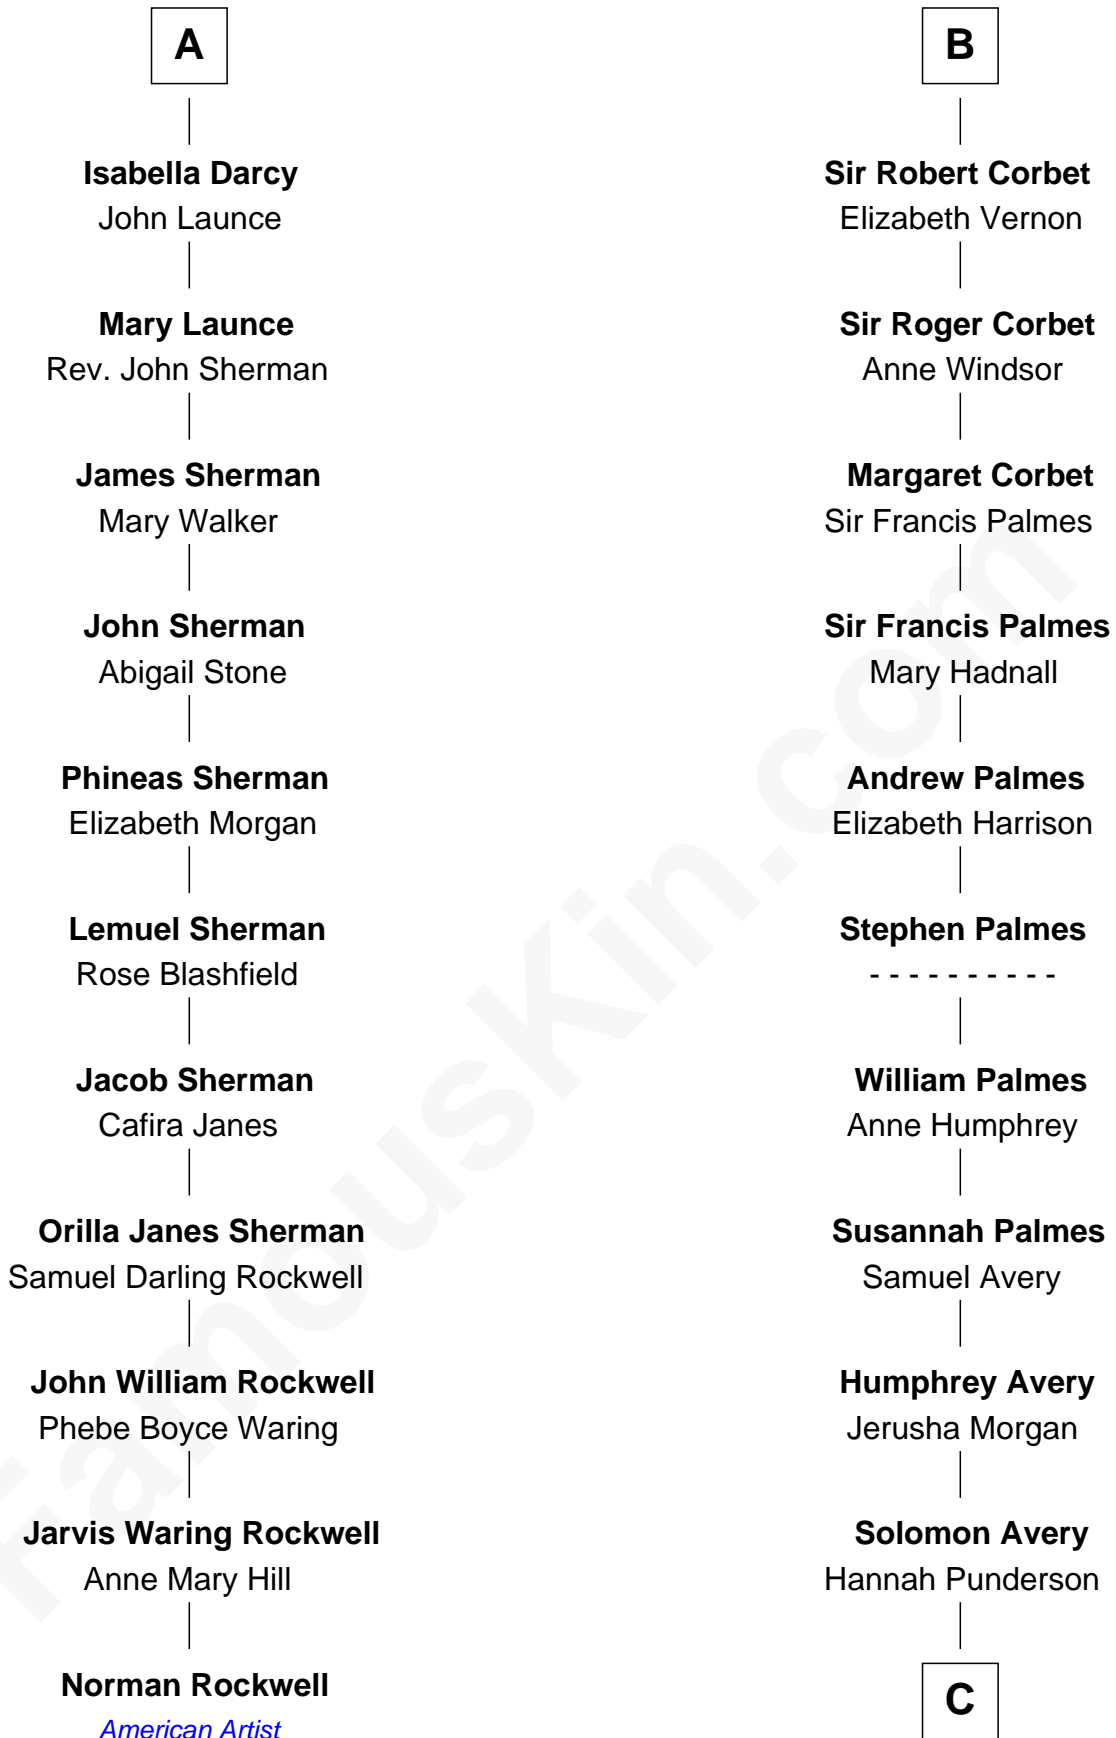

FamousKin.com
Relationship Chart of
Norman Rockwell
American Artist

17th cousin 3 times removed of

John D. Rockefeller
Founder of the Standard Oil Company

C

—
Miles Avery

Malinda Pixley

—
Lucy Avery

Godfrey Lewis Rockefeller

—
William Avery Rockefeller

Eliza Davison

—
John D. Rockefeller

Founder of the Standard Oil Company

FamousKin.com