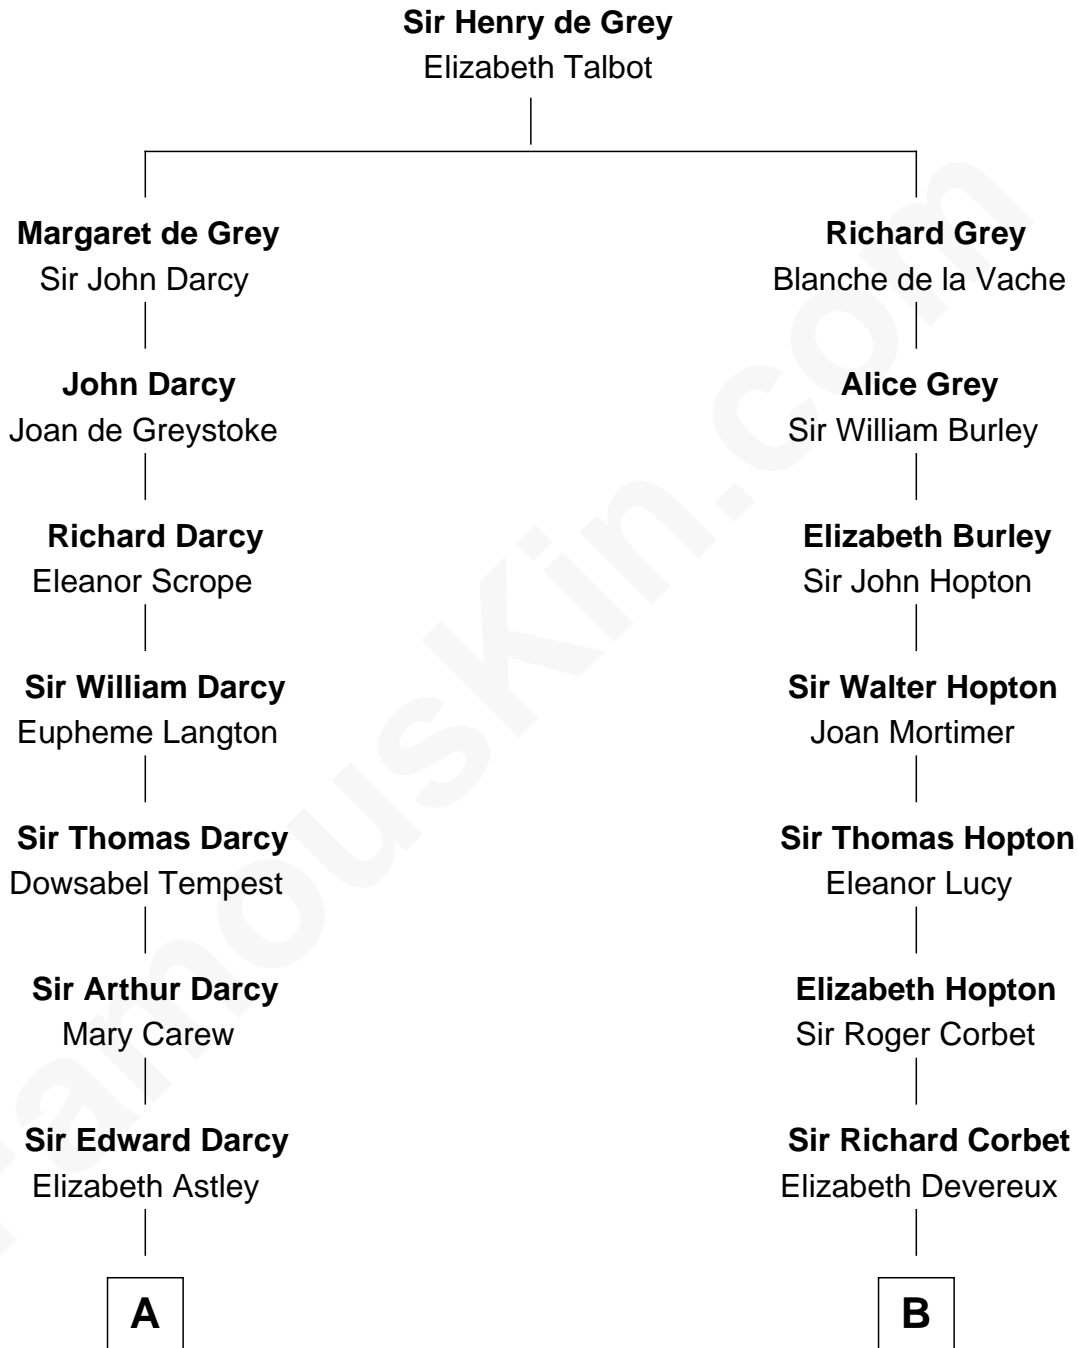

FamousKin.com
Relationship Chart of
Norman Rockwell
American Artist

17th cousin 3 times removed of

John D. Rockefeller
Founder of the Standard Oil Company

C

—
Miles Avery

Malinda Pixley

—
Lucy Avery

Godfrey Lewis Rockefeller

—
William Avery Rockefeller

Eliza Davison

—
John D. Rockefeller

Founder of the Standard Oil Company

FamousKin.com