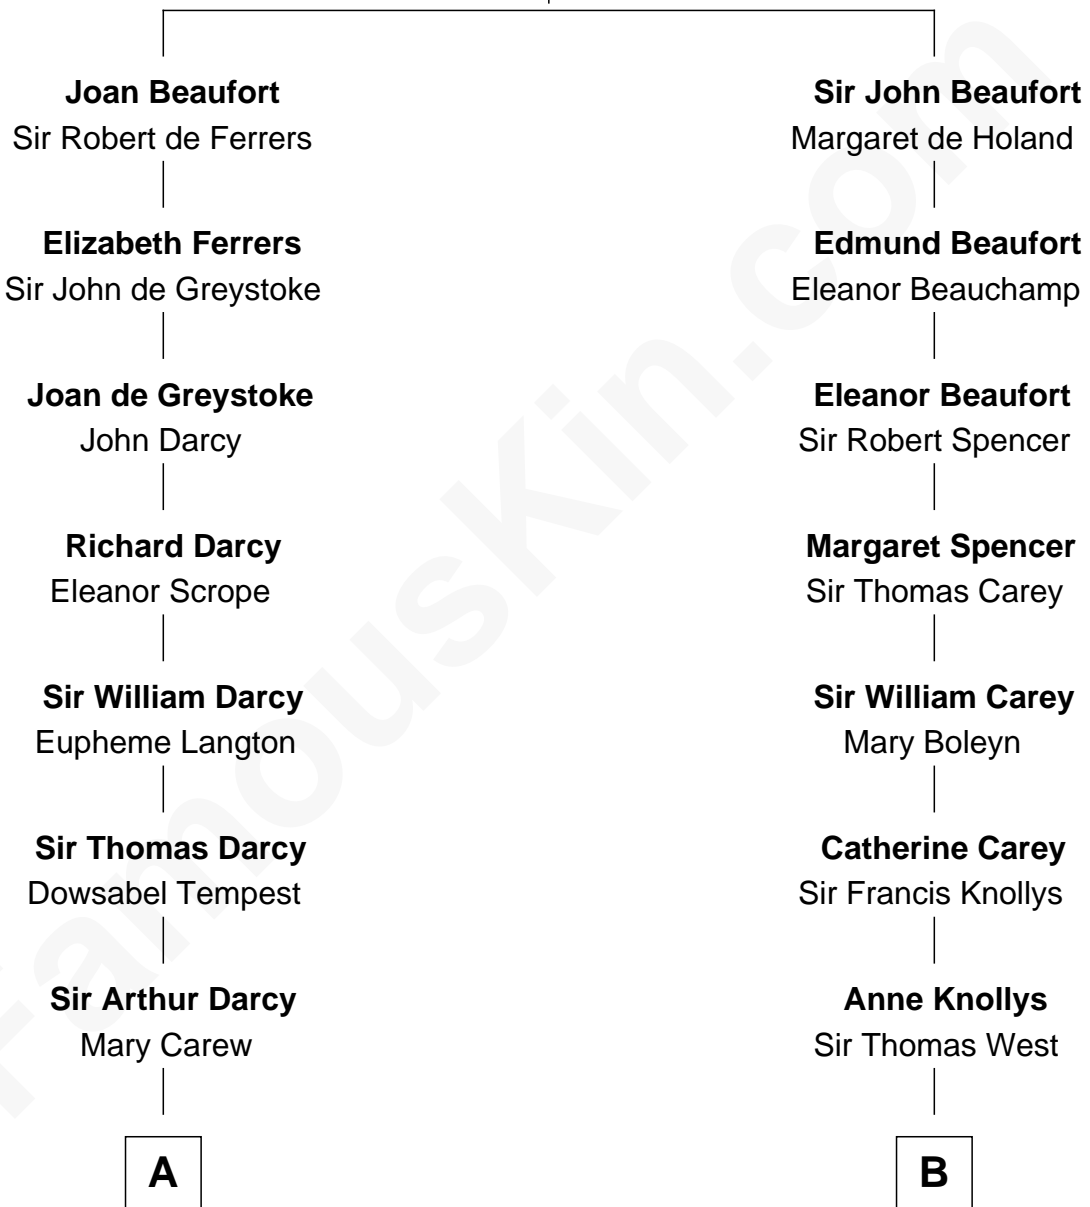

FamousKin.com
Relationship Chart of
Norman Rockwell
American Artist

16th cousin 2 times removed of

John D. Rockefeller
Founder of the Standard Oil Company

John of Gaunt
 Katherine Roet

C

Jarvis Waring Rockwell

Anne Mary Hill

Norman Rockwell

American Artist

FamousKin.com