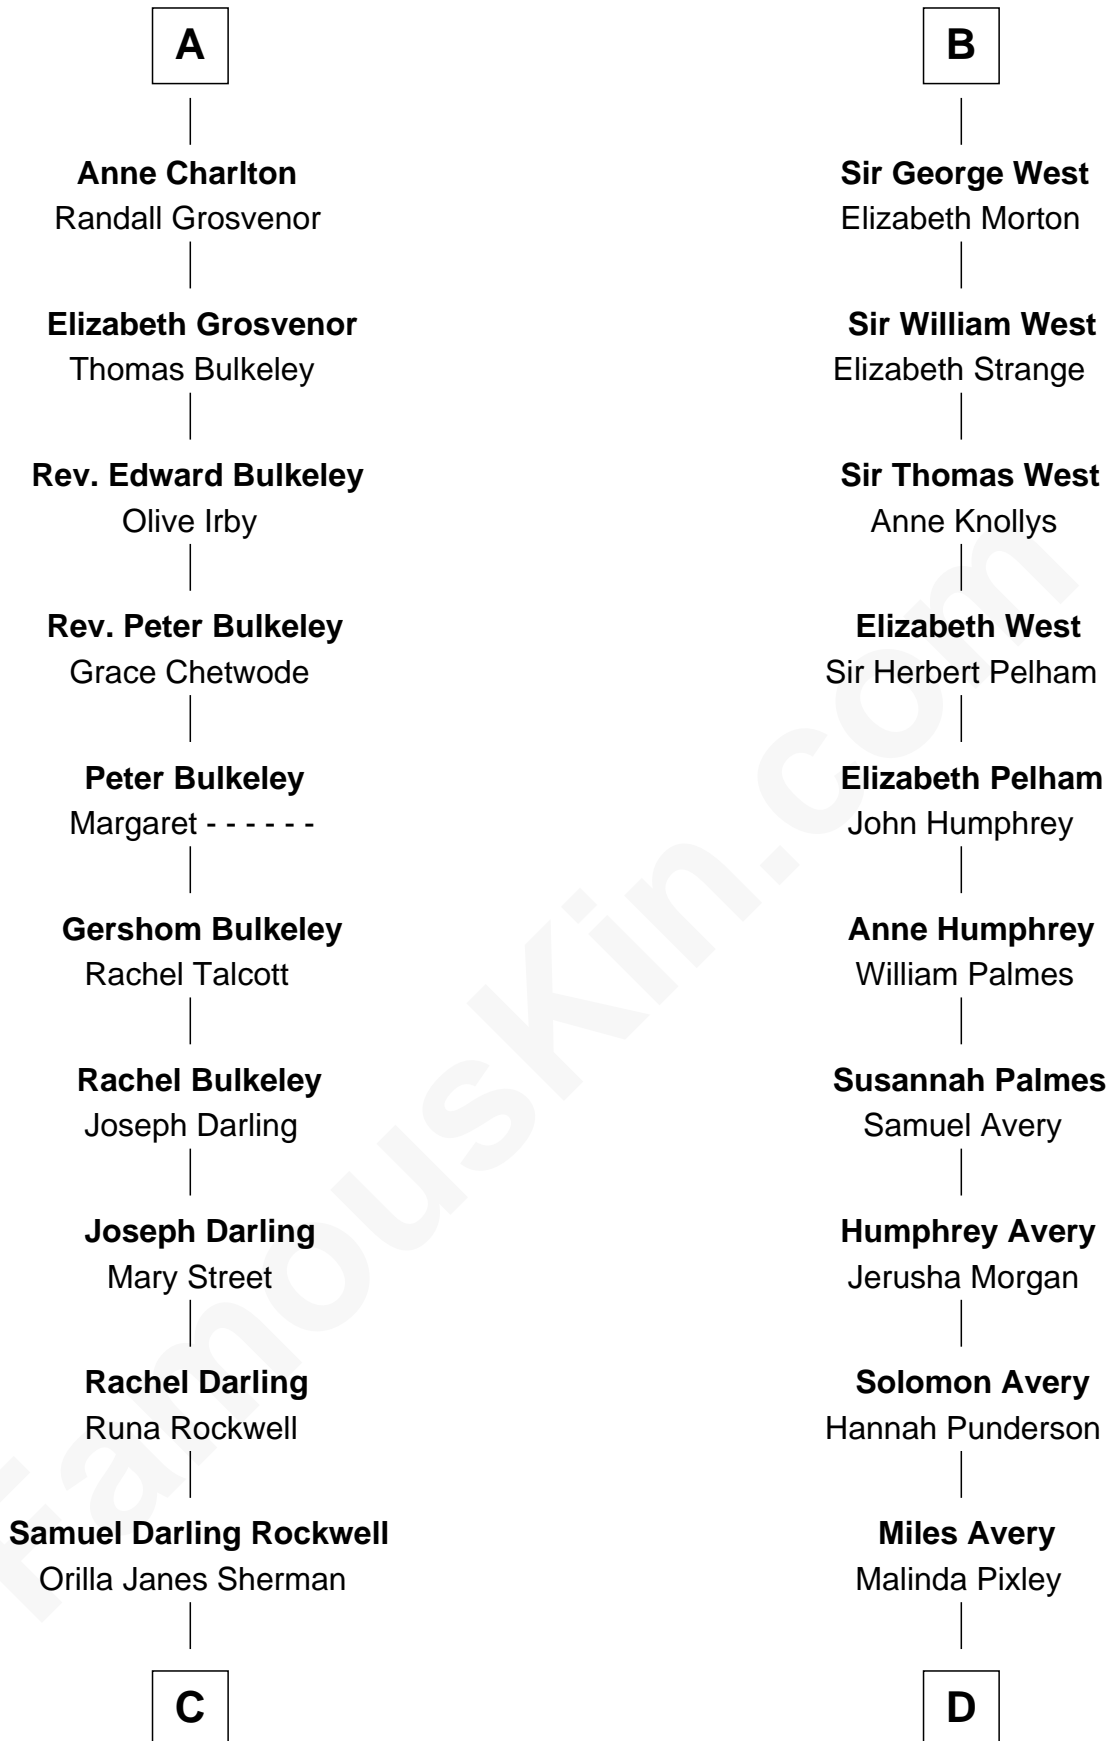

FamousKin.com Relationship Chart of

Norman Rockwell

American Artist

19th cousin of

John D. Rockefeller

Founder of the Standard Oil Company

Sir Alan la Zouche

Eleanor de Segrave

C

John William Rockwell

Phebe Boyce Waring

Jarvis Waring Rockwell

Anne Mary Hill

Norman Rockwell

American Artist

D

Lucy Avery

Godfrey Lewis Rockefeller

William Avery Rockefeller

Eliza Davison

John D. Rockefeller

Founder of the Standard Oil Company

FamousKin.com