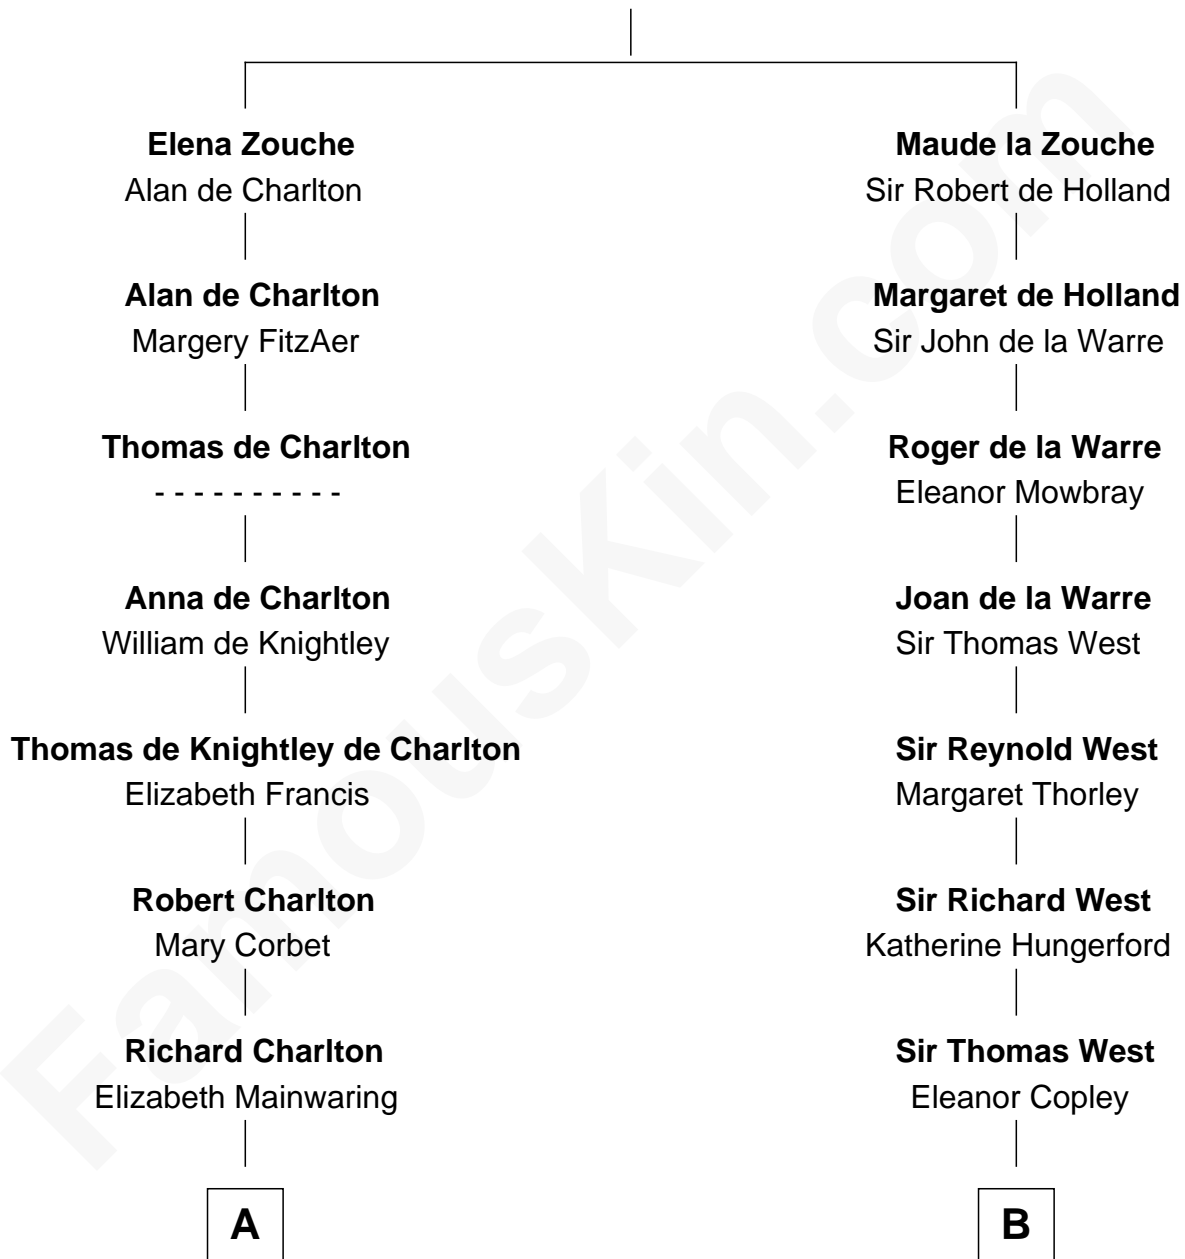

FamousKin.com Relationship Chart of

Norman Rockwell

American Artist

19th cousin of

John D. Rockefeller

Founder of the Standard Oil Company

Sir Alan la Zouche

Eleanor de Segrave

C

John William Rockwell

Phebe Boyce Waring

Jarvis Waring Rockwell

Anne Mary Hill

Norman Rockwell

American Artist

D

Lucy Avery

Godfrey Lewis Rockefeller

William Avery Rockefeller

Eliza Davison

John D. Rockefeller

Founder of the Standard Oil Company

FamousKin.com