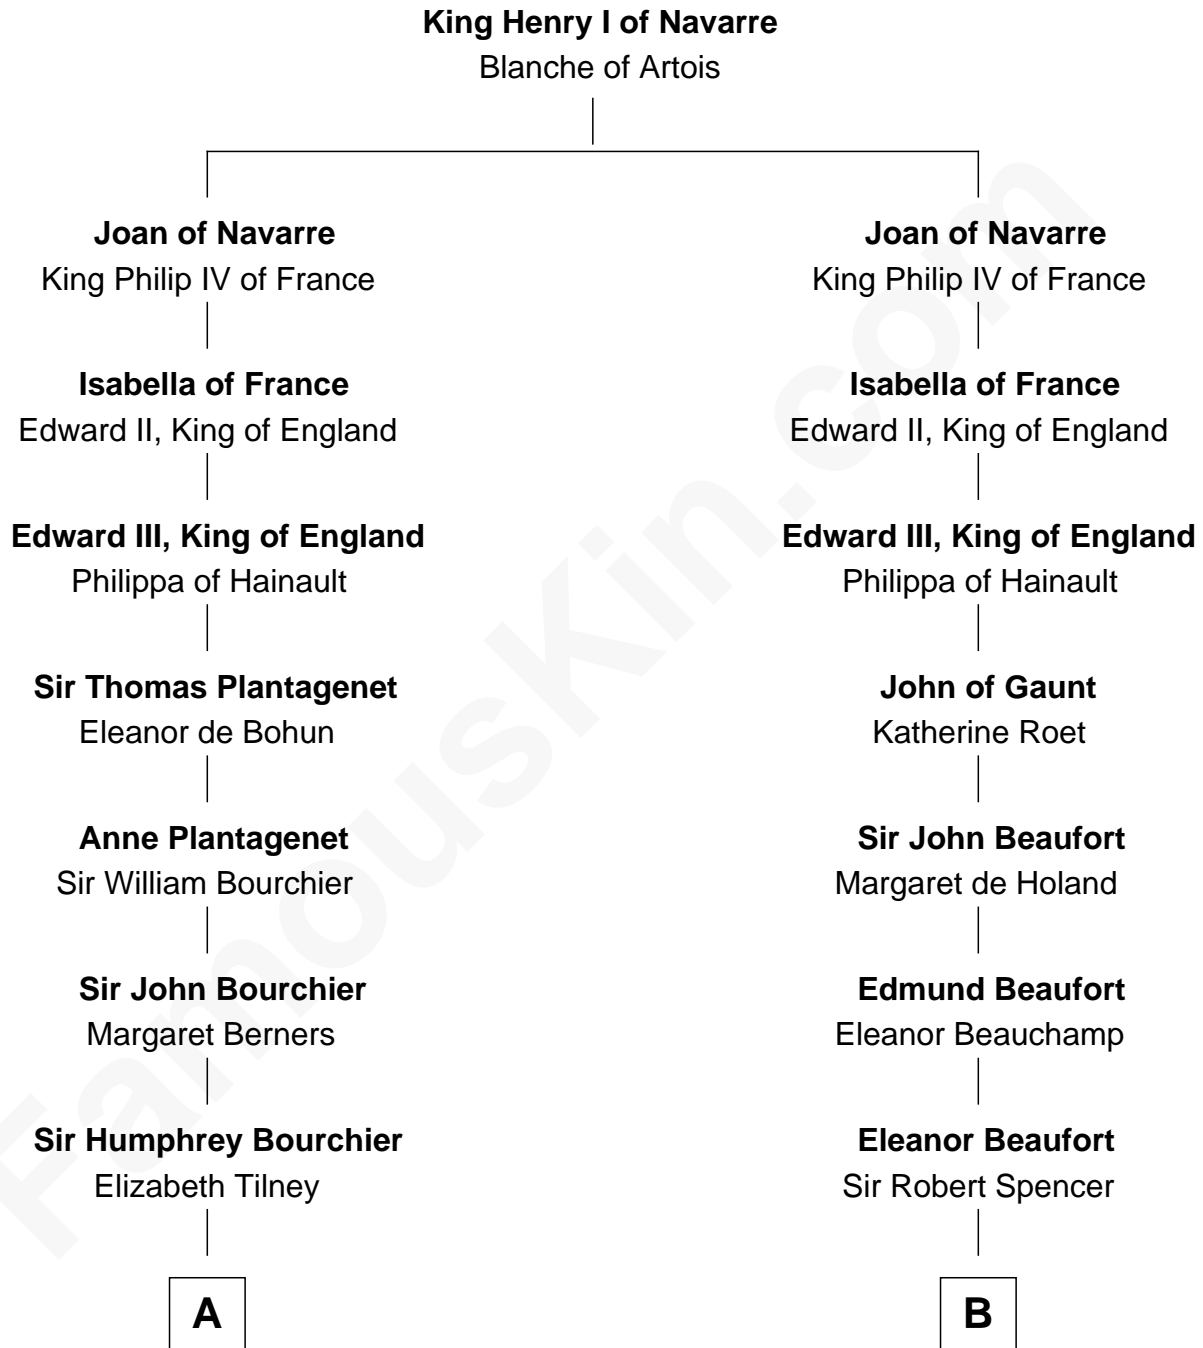

FamousKin.com
Relationship Chart of
Norman Rockwell
American Artist

20th cousin 1 time removed of

John D. Rockefeller
Founder of the Standard Oil Company

C

Jacob Sherman

Cafira Janes

Orilla Janes Sherman
Samuel Darling Rockwell

John William Rockwell
Phebe Boyce Waring

Jarvis Waring Rockwell
Anne Mary Hill

Norman Rockwell
American Artist

D

Miles Avery
Malinda Pixley

Lucy Avery
Godfrey Lewis Rockefeller

William Avery Rockefeller
Eliza Davison